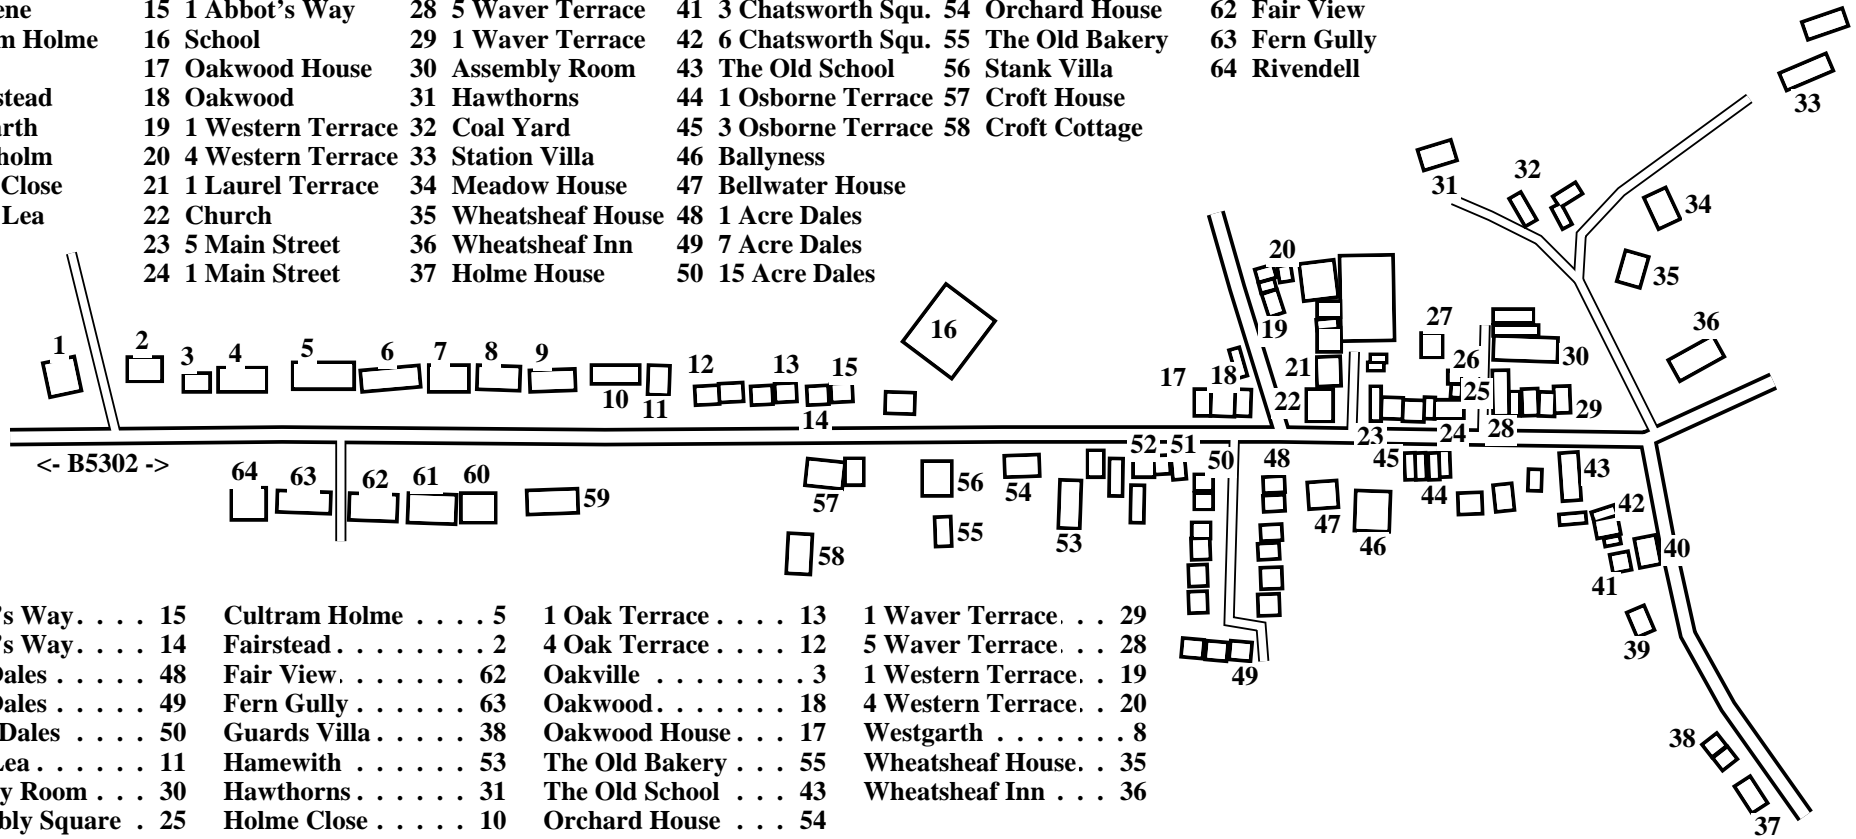

Abbeytown (West)

Caution: This map has not yet been checked by residents.
There may be errors and omissions.

- | | | | | | |
|-----------------|----------------------|----------------------|----------------------|-------------------|----------------------|
| 1 Lorne Lodge | 12 4 Oak Terrace | 25 1 Assembly Square | 38 Guards Villa | 51 1 Ward Terrace | 59 Cherry Dene |
| 2 Fairstead | 13 1 Oak Terrace | 26 2 Assembly Square | 39 Kingsway | 52 3 Ward Terrace | 60 Lancy Kings House |
| 3 Oakville | 14 2 Abbot's Way | 27 Mill View | 40 1 Chatsworth Squ. | 53 Hamewith | 61 Sunny Brae |
| 4 Oak Dene | 15 1 Abbot's Way | 28 5 Waver Terrace | 41 3 Chatsworth Squ. | 54 Orchard House | 62 Fair View |
| 5 Cultram Holme | 16 School | 29 1 Waver Terrace | 42 6 Chatsworth Squ. | 55 The Old Bakery | 63 Fern Gully |
| 6 Stevyn | 17 Oakwood House | 30 Assembly Room | 43 The Old School | 56 Stank Villa | 64 Rivendell |
| 7 Holmestead | 18 Oakwood | 31 Hawthorns | 44 1 Osborne Terrace | 57 Croft House | |
| 8 Westgarth | 19 1 Western Terrace | 32 Coal Yard | 45 3 Osborne Terrace | 58 Croft Cottage | |
| 9 Springholm | 20 4 Western Terrace | 33 Station Villa | 46 Ballyness | | |
| 10 Holme Close | 21 1 Laurel Terrace | 34 Meadow House | 47 Bellwater House | | |
| 11 Annan Lea | 22 Church | 35 Wheatsheaf House | 48 1 Acre Dales | | |
| | 23 5 Main Street | 36 Wheatsheaf Inn | 49 7 Acre Dales | | |
| | 24 1 Main Street | 37 Holme House | 50 15 Acre Dales | | |