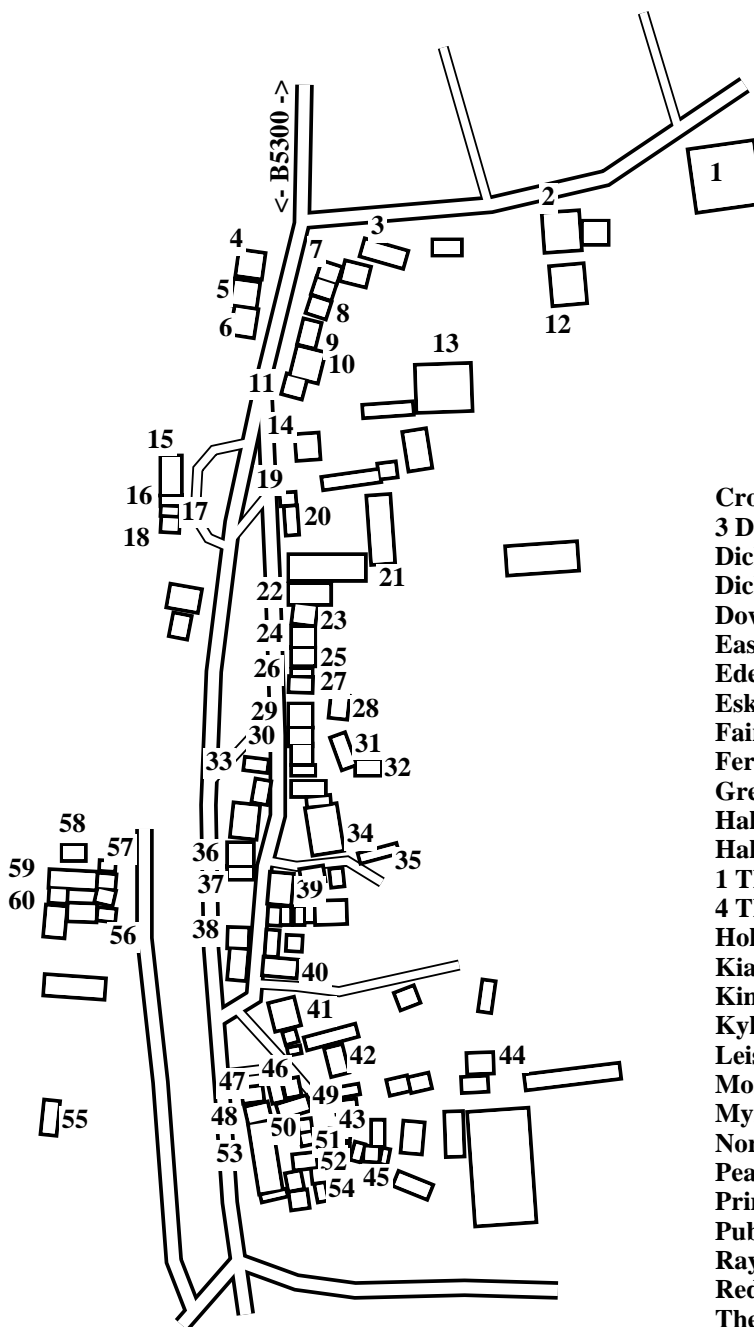

# Allonby (Central)

Caution: This map has not yet been checked by residents.

There may be errors and omissions.

- 1 Leisure Centre
- 2 Primary School
- 3 Cardew Cottage
- 4 East House
- 5 Moss House
- 6 Bouch House
- 7 Argyl Cottage
- 8 Waver Cottage
- 9 North View
- 10 The Stables
- 11 Fair View
- 12 Solway Court
- 13 Spring Lea Farm
- 14 Bigland House
- 15 Greenbank
- 16 Criffel Cottage
- 17 The Retreat
- 18 Woodbine Cottage
- 19 Alpha Cottage
- 20 Dickinson Cottage
- 21 Hall
- 22 Dickinson Place Farm
- 23 Seathwaite Cottage
- 24 Bay House
- 25 Kia-ora
- 26 Myrtle Cottage
- 27 Red Howe
- 28 Hall
- 29 Fernley
- 30 Croglin House
- 31 Dowthwaite Cottage
- 32 Holme Farm
- 33 Kylasky
- 34 Allonby Grange
- 35 Pear Tree Cottage
- 36 Woodlands
- 37 Eden Vale
- 38 Seabreeze Cottage
- 39 3 Dawson Lane
- 40 Aden House
- 41 Braggs Villa
- 42 The Cottage
- 43 2 The Costins
- 44 5 The Costins
- 45 Barnfold
- 46 Rayvon House
- 47 West View
- 48 Solway Villa
- 49 Sun House
- 50 Eskrigg
- 51 Trinity Cottage
- 52 Swan Cottage
- 53 Ship Hotel
- 54 Kinnoull Cottage
- 55 Public Conveniences
- 56 1 The Hill
- 57 4 The Hill
- 58 Strandside
- 59 Smugglers Cottage
- 60 Beach Cottage