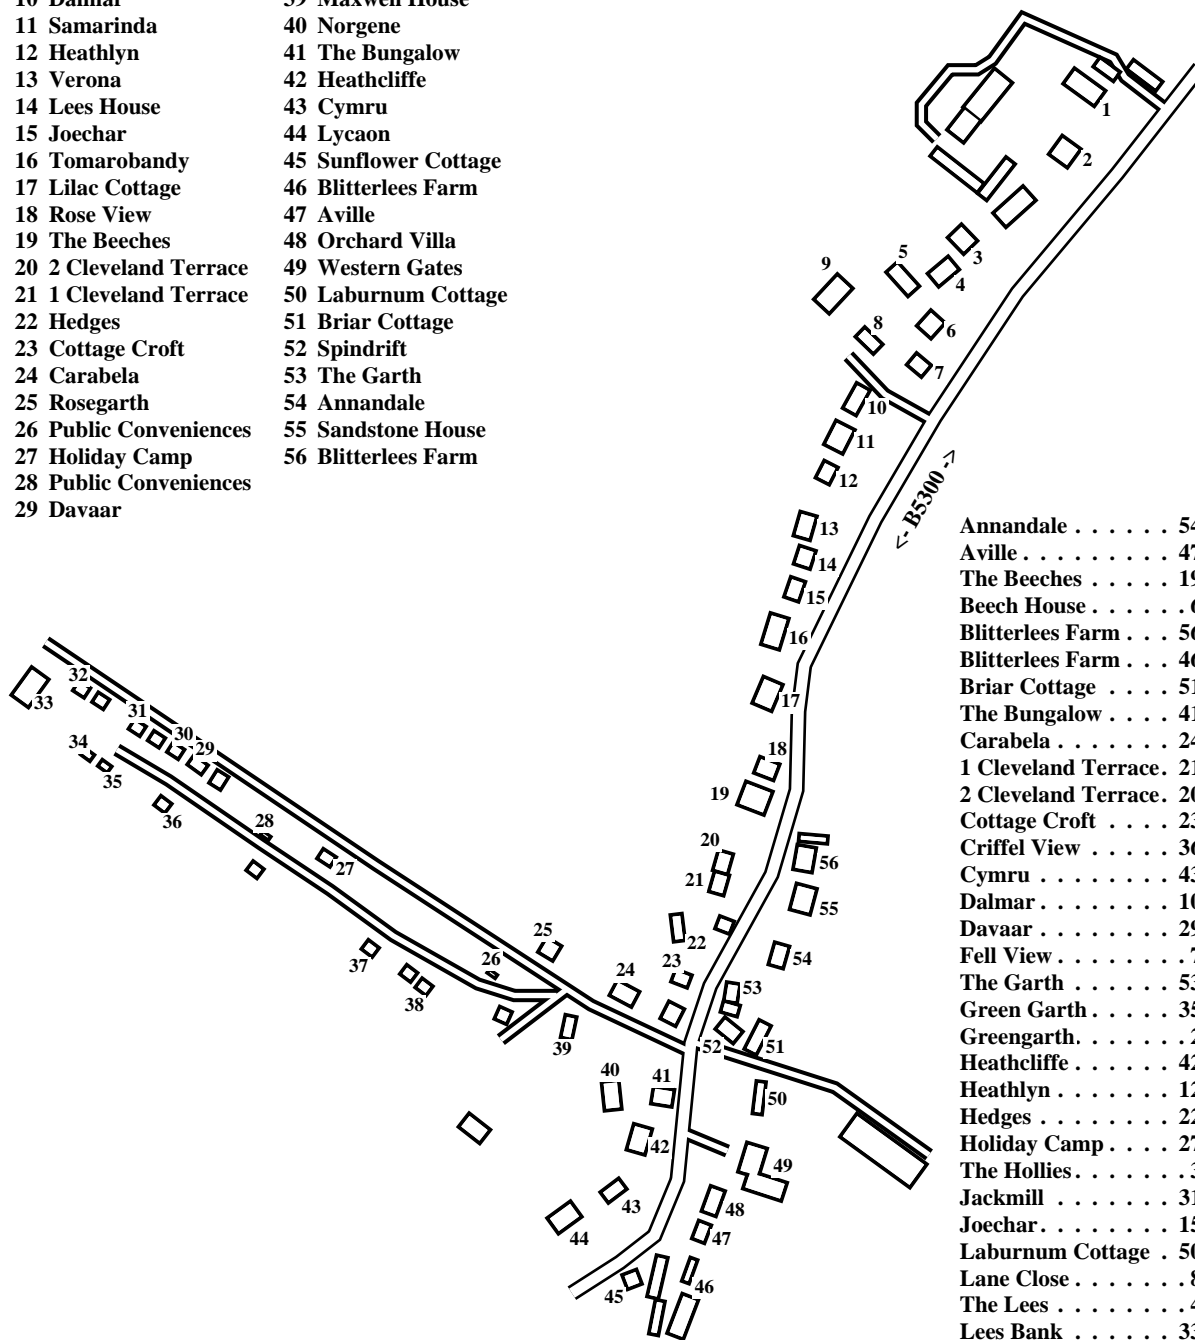

Blitterlees

Caution: This map has not yet been checked by residents.

There may be errors and omissions.

- 1 The Sycamores
- 2 Greengarth
- 3 The Hollies
- 4 The Lees
- 5 The Lees Cottage
- 6 Beech House
- 7 Fell View
- 8 Lane Close
- 9 Pine Croft
- 10 Dalmar
- 11 Samarinda
- 12 Heathlyn
- 13 Verona
- 14 Lees House
- 15 Joechar
- 16 Tomarobandy
- 17 Lilac Cottage
- 18 Rose View
- 19 The Beeches
- 20 2 Cleveland Terrace
- 21 1 Cleveland Terrace
- 22 Hedges
- 23 Cottage Croft
- 24 Carabela
- 25 Rosegarth
- 26 Public Conveniences
- 27 Holiday Camp
- 28 Public Conveniences
- 29 Davaar
- 30 Maviston
- 31 Jackmill
- 32 Sunny Mount
- 33 Lees Bank
- 34 Wendling
- 35 Green Garth
- 36 Criffel View
- 37 Silverdale
- 38 Springburn
- 39 Maxwell House
- 40 Norgene
- 41 The Bungalow
- 42 Heathcliffe
- 43 Cymru
- 44 Lycaon
- 45 Sunflower Cottage
- 46 Blitterlees Farm
- 47 Aville
- 48 Orchard Villa
- 49 Western Gates
- 50 Laburnum Cottage
- 51 Briar Cottage
- 52 Spindrift
- 53 The Garth
- 54 Annandale
- 55 Sandstone House
- 56 Blitterlees Farm