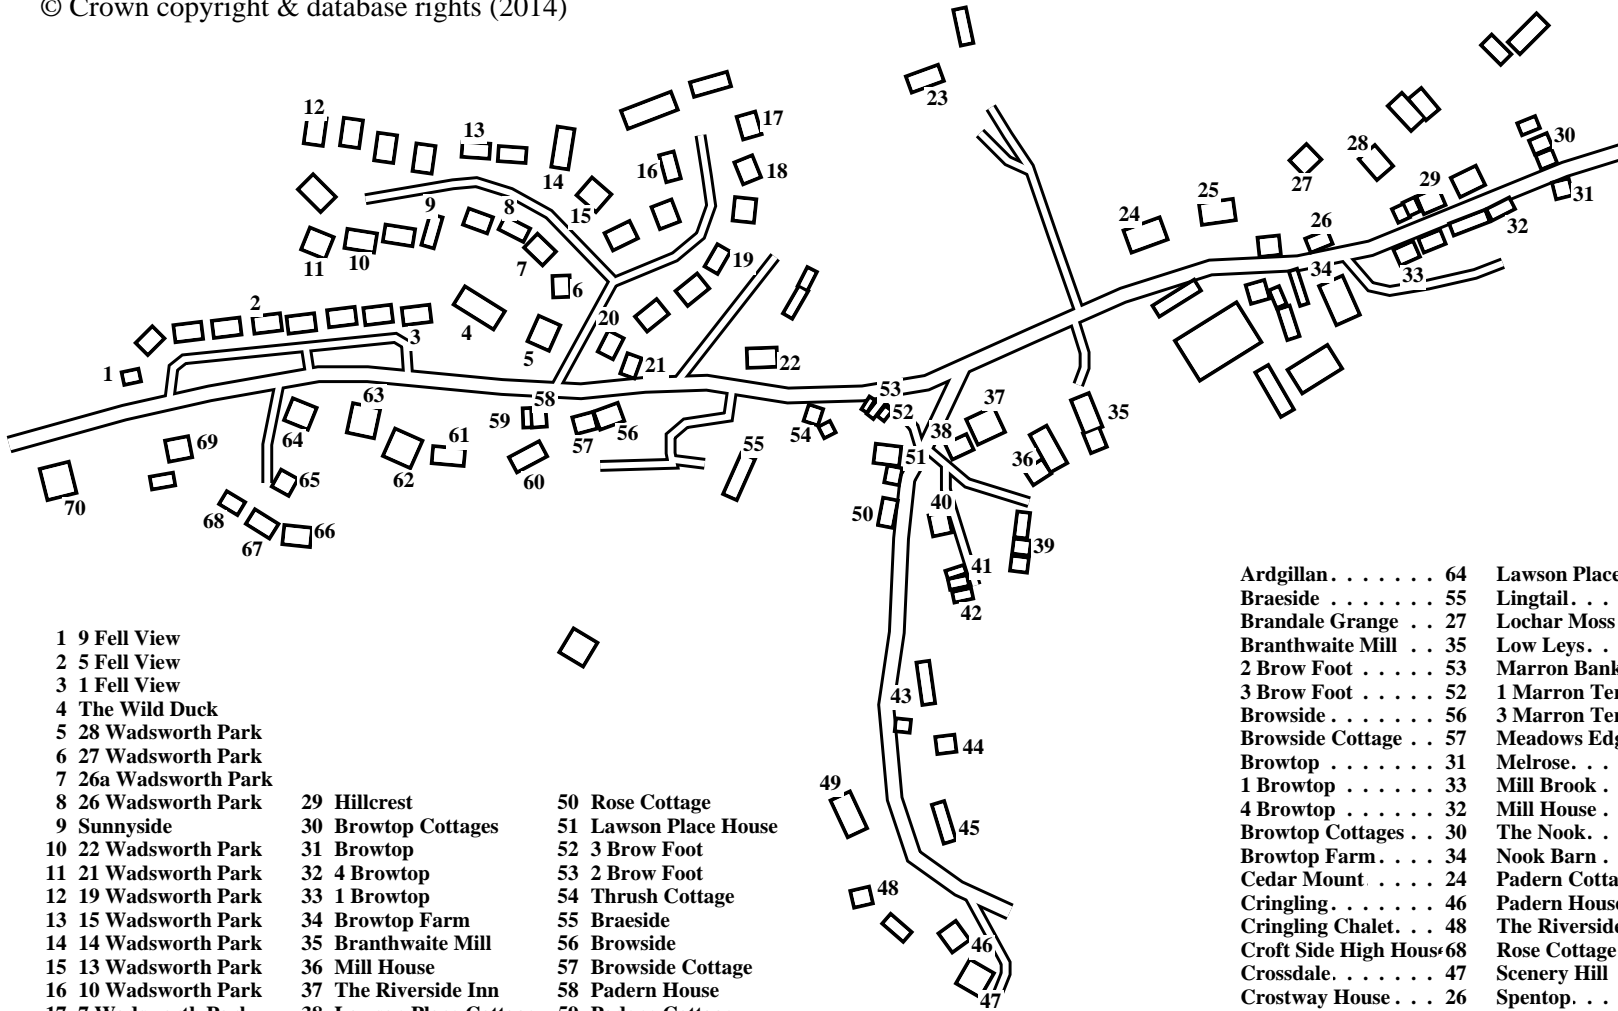

# Branthwaite (Nr Workington)

Caution: This map has not yet been checked by residents.

There may be errors and omissions.

- 1 9 Fell View
- 2 5 Fell View
- 3 1 Fell View
- 4 The Wild Duck
- 5 28 Wadsworth Park
- 6 27 Wadsworth Park
- 7 26a Wadsworth Park
- 8 26 Wadsworth Park
- 9 Sunnyside
- 10 22 Wadsworth Park
- 11 21 Wadsworth Park
- 12 19 Wadsworth Park
- 13 15 Wadsworth Park
- 14 14 Wadsworth Park
- 15 13 Wadsworth Park
- 16 10 Wadsworth Park
- 17 7 Wadsworth Park
- 18 6 Wadsworth Park
- 19 4 Wadsworth Park
- 20 1 Wadsworth Park
- 21 Wadsworth House
- 22 Wadsworth Place
- 23 Mill Brook
- 24 Cedar Mount
- 25 Highfield
- 26 Crostway House
- 27 Brandale Grange
- 28 White Gables

- 29 Hillcrest
- 30 Browtop Cottages
- 31 Browtop
- 32 4 Browtop
- 33 1 Browtop
- 34 Browtop Farm
- 35 Branthwaite Mill
- 36 Mill House
- 37 The Riverside Inn
- 38 Lawson Place Cottage
- 39 Fish Farm
- 40 Marron Bank
- 41 1 Marron Terrace
- 42 3 Marron Terrace
- 43 Nook Barn
- 44 The Nook
- 45 Low Leys
- 46 Cringling
- 47 Crossdale
- 48 Cringling Chalet
- 49 Lingtail

- 50 Rose Cottage
- 51 Lawson Place House
- 52 3 Brow Foot
- 53 2 Brow Foot
- 54 Thrush Cottage
- 55 Braeside
- 56 Browside
- 57 Browside Cottage
- 58 Padern House
- 59 Padern Cottage
- 60 Hill Top Cottage
- 61 Greystones
- 62 Lochar Moss
- 63 Spentop
- 64 Ardgillan
- 65 High House
- 66 Grey Knott
- 67 Melrose
- 68 Croft Side High House
- 69 Scenery Hill
- 70 Harlaw