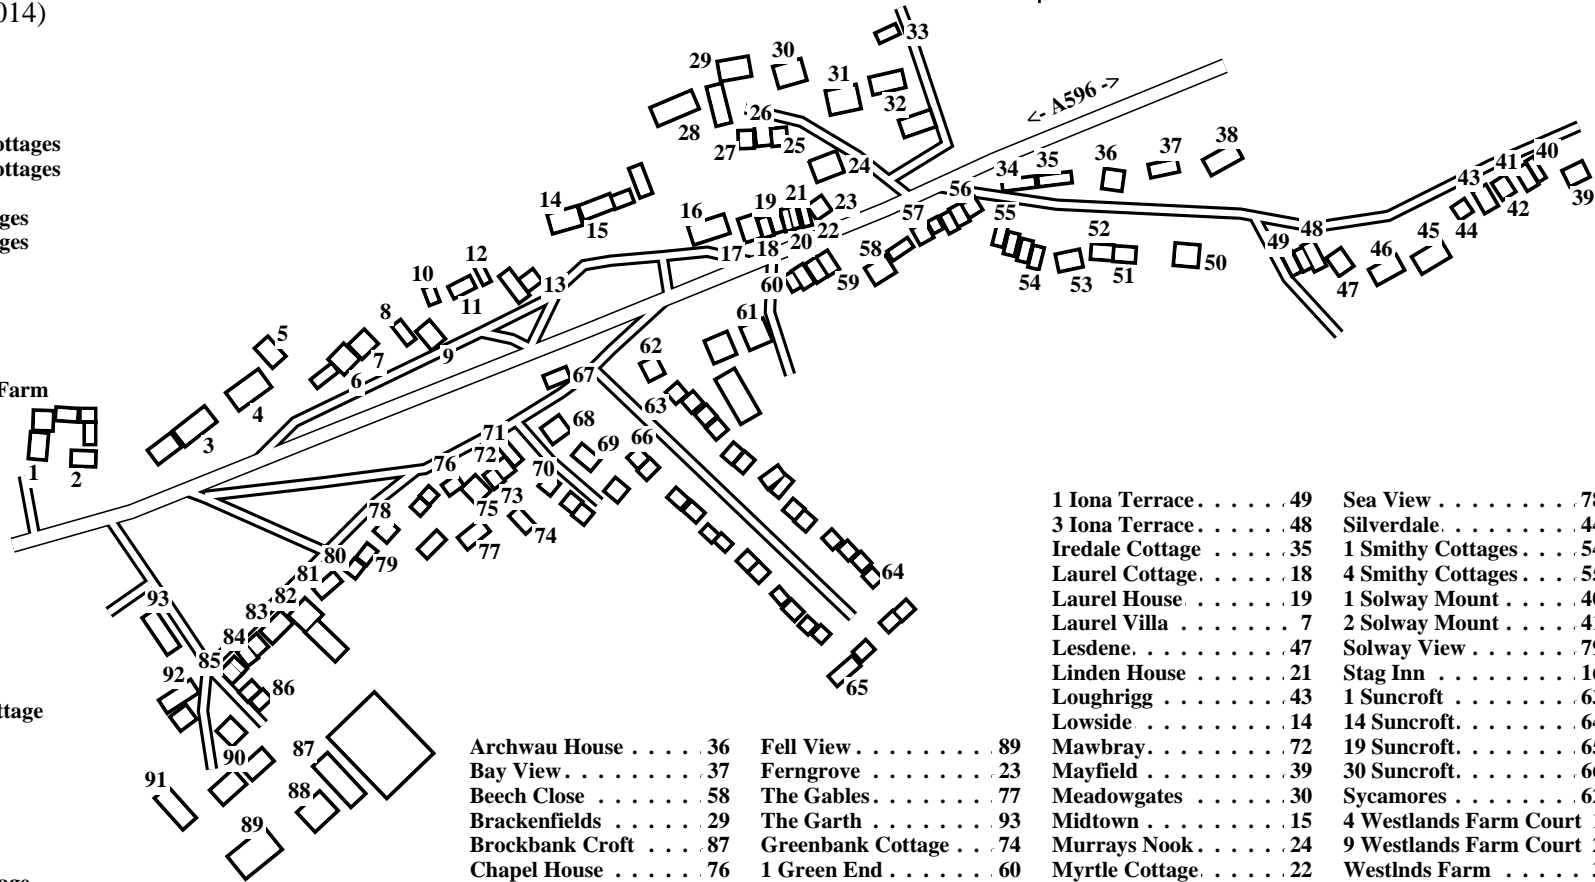

Crosby (East)

Caution: This map has not yet been checked by residents.
There may be errors and omissions.

- 1 4 Westlands Farm Court
- 2 9 Westlands Farm Court
- 3 Westlnds Farm
- 4 Rose Cottage
- 5 Old Garth Fold
- 6 Elm House Farm
- 7 Laurel Villa
- 8 Greenside
- 9 Netherville
- 10 Netherville Lodge
- 11 Rose Wayne
- 12 Reay House
- 13 Reay Cottage
- 14 Lowside
- 15 Midtown
- 16 Stag Inn
- 17 Hawthorn Cottage
- 18 Laurel Cottage
- 19 Laurel House
- 20 Roden
- 21 Linden House
- 22 Myrtle Cottage
- 23 Ferngrove
- 24 Murrays Nook
- 25 The Cornmill
- 26 The Hayloft
- 27 Harvestfold
- 28 Highcroft
- 29 Brackenfields
- 30 Meadowgates
- 31 Seacote
- 32 Highfield
- 33 Eastlands
- 34 Crown House
- 35 Iredale Cottage
- 36 Archwau House
- 37 Bay View
- 38 Eastriggs
- 39 Mayfield
- 40 1 Solway Mount
- 41 2 Solway Mount
- 42 Criffel House
- 43 Loughrigg
- 44 Silverdale
- 45 Dunblane
- 46 Clanwood
- 47 Lesdene
- 48 3 Iona Terrace
- 49 1 Iona Terrace
- 50 East Croft
- 51 1 East Croft Cottages
- 52 2 East Croft Cottages
- 53 Donean
- 54 1 Smithy Cottages
- 55 4 Smithy Cottages
- 56 1 North View
- 57 5 North View
- 58 Beech Close
- 59 4 Green End
- 60 1 Green End
- 61 Crosby House Farm
- 62 Sycamores
- 63 1 Suncroft
- 64 14 Suncroft
- 65 19 Suncroft
- 66 30 Suncroft
- 67 Rose Cottage
- 68 Croft Cottage
- 69 5 The Crofts
- 70 1 The Crofts
- 71 High Side
- 72 Mawbray
- 73 Oak Bank
- 74 Greenbank Cottage
- 75 Post Office
- 77 The Gables
- 78 Sea View
- 79 Solway View
- 80 Westwood
- 81 Hill Farm Cottage
- 82 Hill Farm
- 83 Highbarn House
- 84 1 Hill Court
- 85 4 Hill Court
- 86 6 Hill Court
- 87 Brockbank Croft
- 88 Hill Farm Bungalow
- 89 Fell View
- 90 4 The Nook
- 91 Grestoke Villa
- 92 1 The Nook
- 93 The Garth