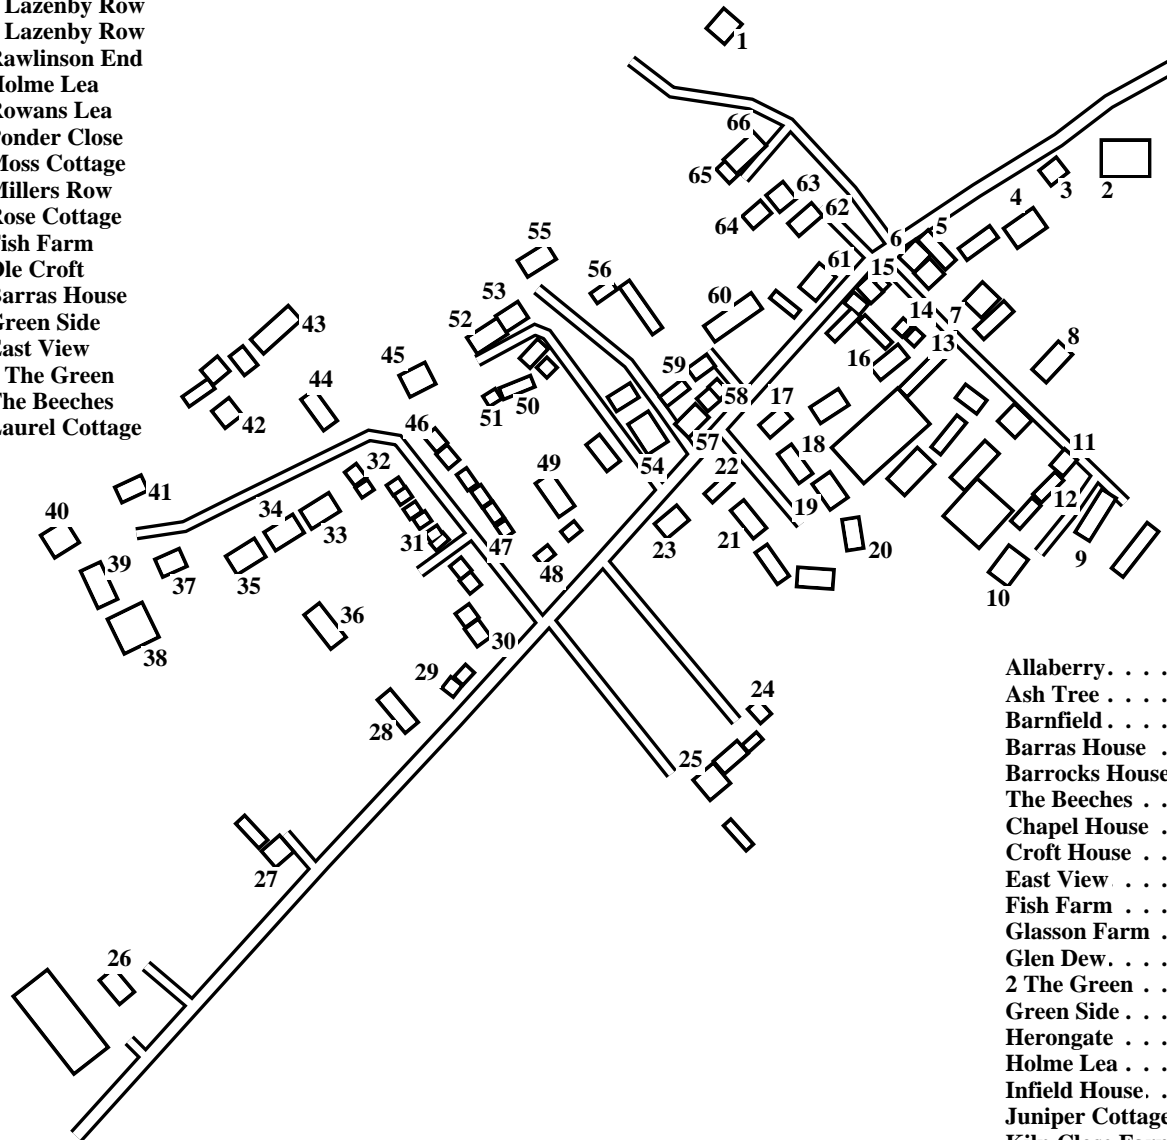

# Glasson

Caution: This map has not yet been checked by residents.  
There may be errors and omissions.

- 1 Glen Dew
- 2 Kiln Croft Farm
- 3 Old Lockkeepers Cott.
- 4 Infield House
- 5 Whitecroft
- 6 Public House
- 7 Whitelands
- 8 Ash Tree
- 9 Glasson Farm
- 10 Juniper Cottage
- 11 1 Water Street
- 12 2 Water Street
- 13 Solgarth
- 14 The Lookout
- 15 Barrocks House
- 16 Kiln Close Farm
- 17 Scavaig
- 18 Herongate
- 19 Monkdale Croft
- 20 Leaside
- 21 Solway Croft
- 22 Springfield
- 23 Croft House
- 24 Orchard House
- 25 Orchard Cottage
- 26 Barnfield
- 27 Millgrove
- 28 Loxley
- 29 Chapel House
- 30 1 Mill Road
- 31 11 Mill Road
- 32 23 Mill Road
- 33 Rivendell
- 34 Summerfield
- 35 Millcroft
- 36 Silverdale
- 37 Maldor
- 38 Molpad
- 39 Mill Knook
- 40 The Mill
- 41 Mill Dene
- 42 Millhouse Farm
- 43 Allaberry
- 44 Rielvers Quay
- 45 Red Garth
- 46 12 Mill Road
- 47 2 Mill Road
- 48 Myrtle Cottage
- 49 Oak View
- 50 2 Lazenby Row
- 51 3 Lazenby Row
- 52 Rawlinson End
- 53 Holme Lea
- 54 Rowans Lea
- 55 Ponder Close
- 56 Moss Cottage
- 57 Millers Row
- 58 Rose Cottage
- 59 Fish Farm
- 60 Ole Croft
- 61 Barras House
- 62 Green Side
- 63 East View
- 64 2 The Green
- 65 The Beeches
- 66 Laurel Cottage