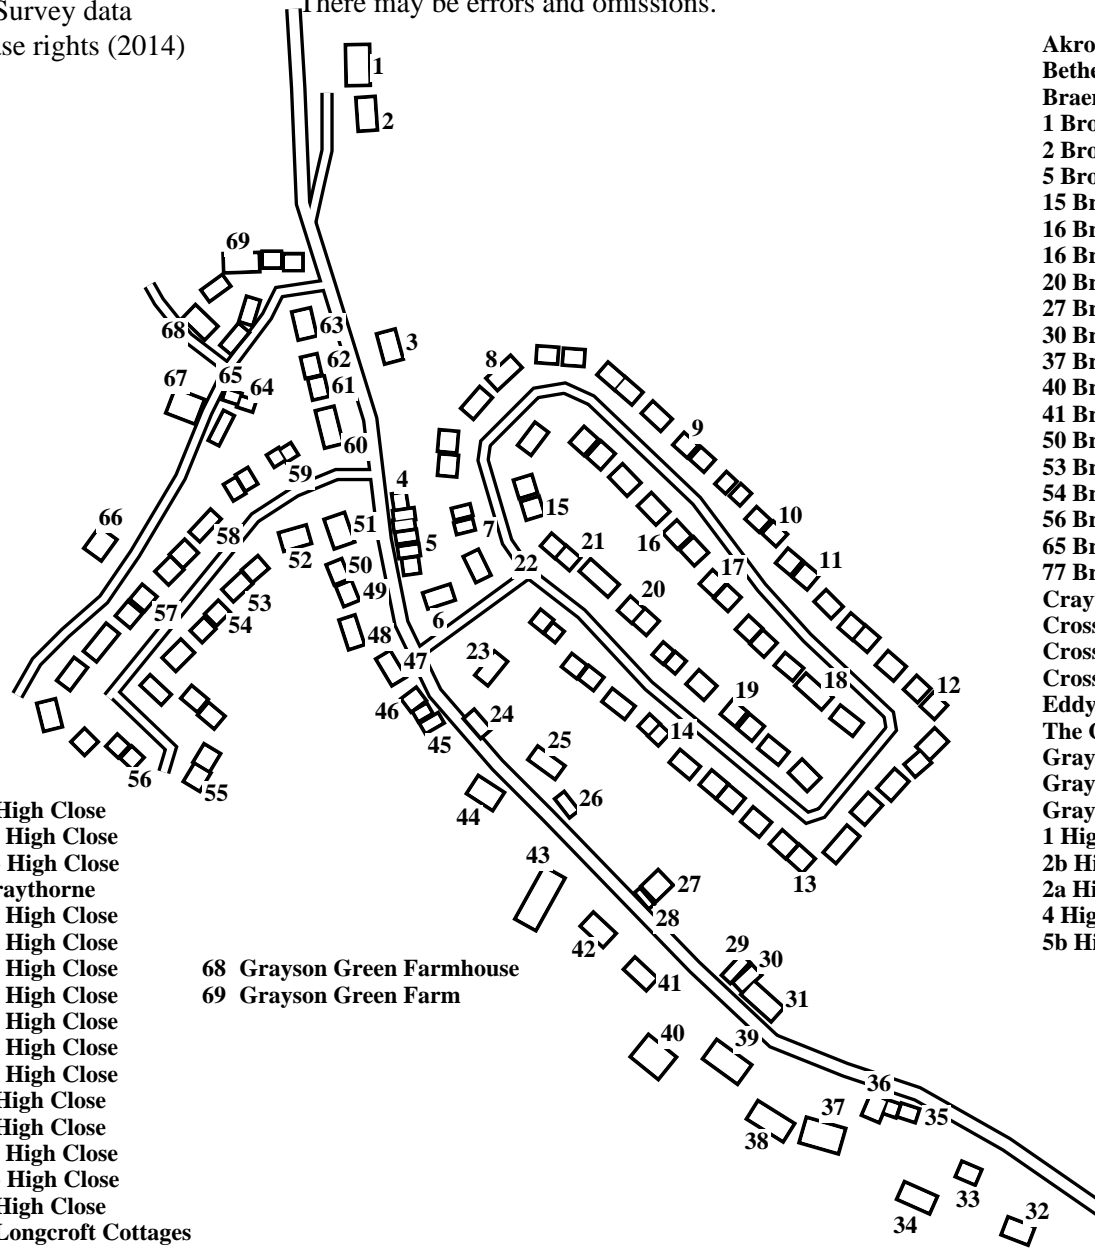

Grayson Green

Caution: This map has not yet been checked by residents.
There may be errors and omissions.

- 1 Windy Ridge
- 2 Seascape
- 3 Eddycroft
- 4 1 Mid Town Cottages
- 5 5 Mid Town Cottages
- 6 1 Broad Acres
- 7 5 Broad Acres
- 8 15 Broad Acres
- 9 27 Broad Acres
- 10 37 Broad Acres
- 11 41 Broad Acres
- 12 53 Broad Acres
- 13 65 Broad Acres
- 14 77 Broad Acres
- 15 2 Broad Acres
- 16 16 Broad Acres
- 17 20 Broad Acres
- 18 30 Broad Acres
- 19 40 Broad Acres
- 20 50 Broad Acres
- 21 54 Broad Acres
- 22 56 Broad Acres
- 23 16 Broad Acres
- 24 4-6 Key's Brow
- 25 7 Key's Brow
- 26 10 Key's Brow
- 27 Cross House
- 28 Cross House Cottage
- 29 1 West Ghyll Place
- 30 2 West Ghyll Place
- 31 4 West Ghyll Place
- 32 Highfield
- 33 Rogeress
- 34 10 West Ghyll Place
- 35 9 West Ghyll Place
- 36 7 West Ghyll Place
- 37 Thorndyke
- 38 Akrotin
- 39 5 West Ghyll Place
- 40 Langrigg
- 41 Lea Crest
- 42 Braemont
- 43 Bethel
- 44 Cross Keys
- 45 3 Key's Brow
- 46 1 Key's Brow
- 47 The Gables
- 48 1 High Close
- 49 2a High Close
- 50 2b High Close
- 51 Craythorne
- 52 33 High Close
- 53 31 High Close
- 54 29 High Close
- 55 22 High Close
- 56 21 High Close
- 57 14 High Close
- 58 11 High Close
- 59 7 High Close
- 60 4 High Close
- 61 5a High Close
- 62 5b High Close
- 63 6 High Close
- 64 1 Longcroft Cottages
- 65 2 Longcroft Cottages
- 66 Grayson House
- 67 Longcroft House