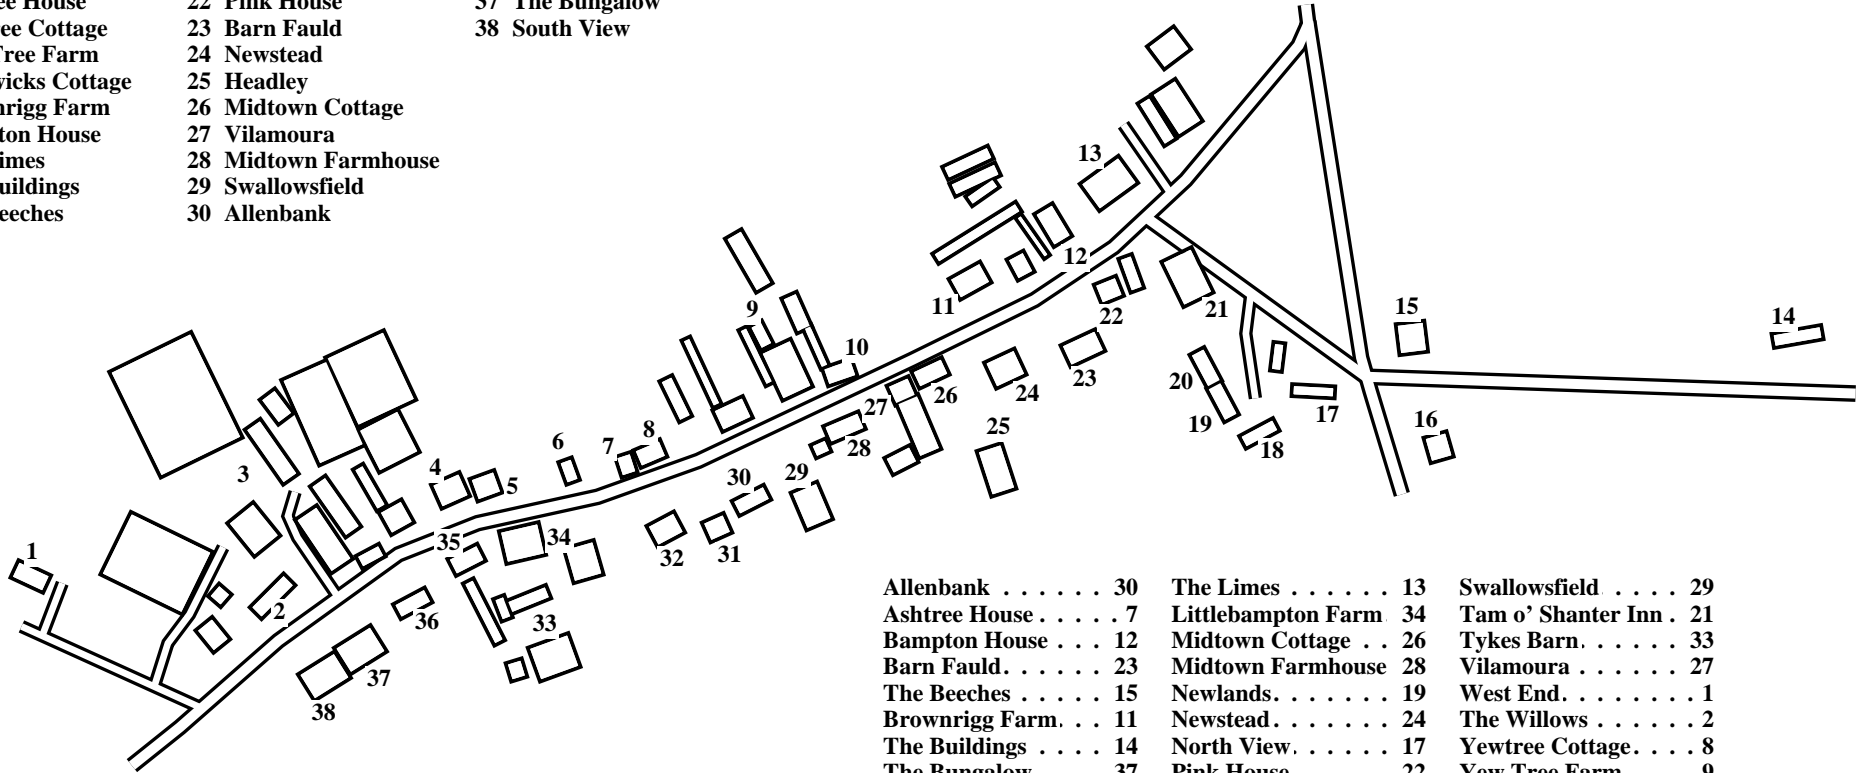

Little Bampton

Caution: This map has not yet been checked by residents.
There may be errors and omissions.

- 1 West End
- 2 The Willows
- 3 Stone House
- 4 Greengarth
- 5 Red House
- 6 Rose Cottage
- 7 Ashtree House
- 8 Yewtree Cottage
- 9 Yew Tree Farm
- 10 Shadwicks Cottage
- 11 Brownrigg Farm
- 12 Bampton House
- 13 The Limes
- 14 The Buildings
- 15 The Beeches
- 16 The Hawthorns
- 17 North View
- 18 Holme Lea
- 19 Newlands
- 20 Craigdene
- 21 Tam o' Shanter Inn
- 22 Pink House
- 23 Barn Fauld
- 24 Newstead
- 25 Headley
- 26 Midtown Cottage
- 27 Vilamoura
- 28 Midtown Farmhouse
- 29 Swallowsfield
- 30 Allenbank
- 31 Fairlawne
- 32 Sandy Ash
- 33 Tykes Barn
- 34 Littlebampton Farm
- 35 Rudd's Byre
- 36 Croft View
- 37 The Bungalow
- 38 South View

Allenbank 30	The Limes 13	Swallowsfield 29
Ashtree House 7	Littlebampton Farm 34	Tam o' Shanter Inn . 21
Bampton House . . . 12	Midtown Cottage . . 26	Tykes Barn 33
Barn Fauld 23	Midtown Farmhouse 28	Vilamoura 27
The Beeches 15	Newlands 19	West End 1
Brownrigg Farm . . . 11	Newstead 24	The Willows 2
The Buildings 14	North View 17	Yewtree Cottage . . . 8
The Bungalow 37	Pink House 22	Yew Tree Farm 9
Craigdene 20	Red House 5	
Croft View 36	Rose Cottage 6	
Fairlawne 31	Rudd's Byre 35	
Greengarth 4	Sandy Ash 32	
The Hawthorns . . . 16	Shadwicks Cottage . 10	
Headley 25	South View 38	
Holme Lea 18	Stone House 3	