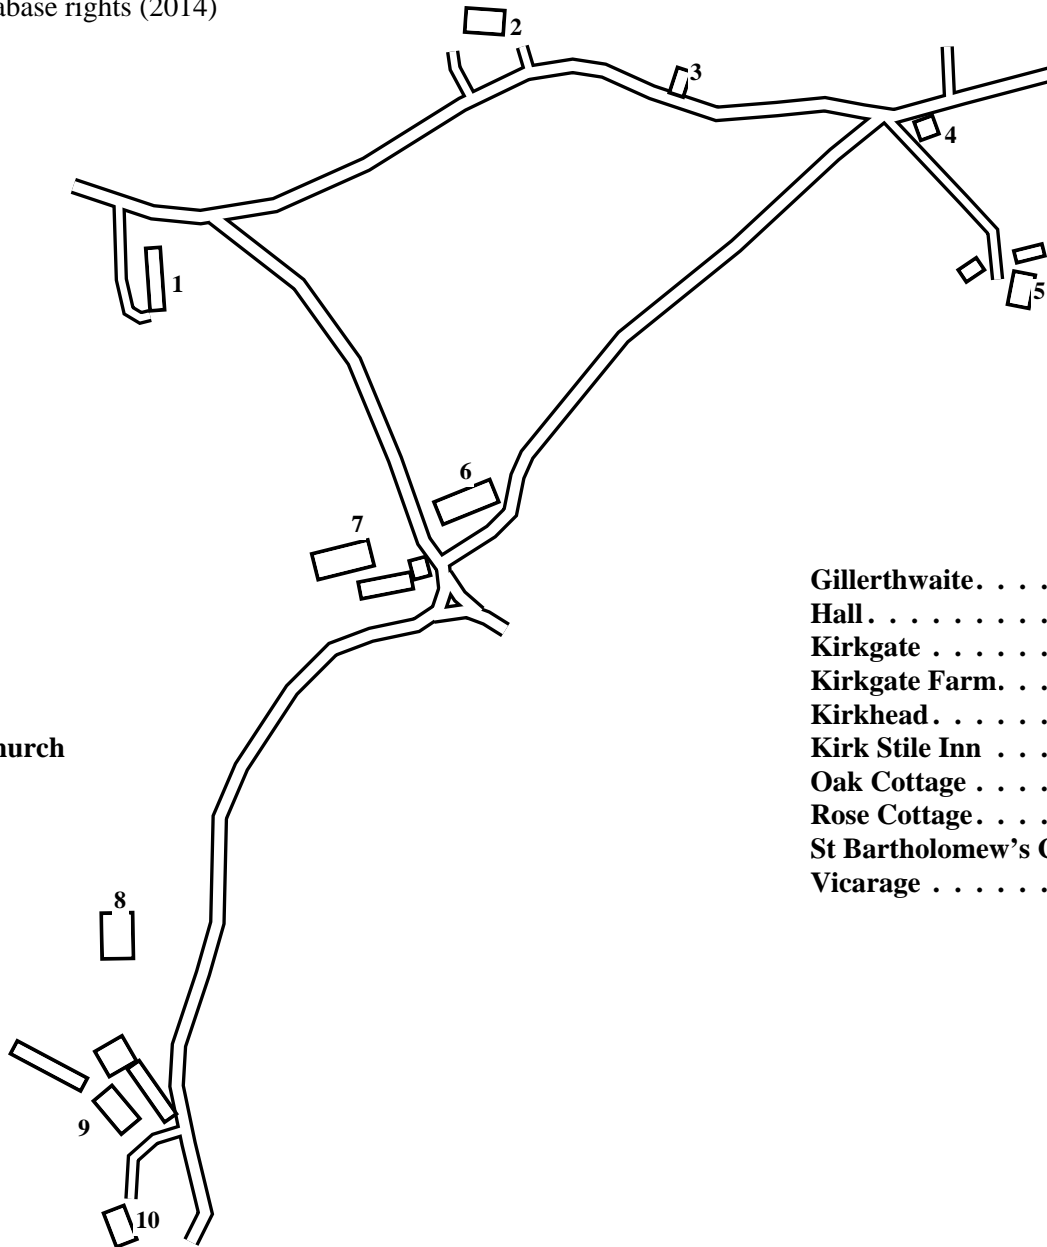

# Loweswater

Caution: This map has not yet been checked by residents.  
There may be errors and omissions.

- 1 Hall
- 2 Vicarage
- 3 Rose Cottage
- 4 Oak Cottage
- 5 Gillerthwaite
- 6 St Bartholomew's Church
- 7 Kirk Stile Inn
- 8 Kirkhead
- 9 Kirkgate Farm
- 10 Kirkgate

- Gillerthwaite. . . . . 5
- Hall. . . . . 1
- Kirkgate . . . . . 10
- Kirkgate Farm. . . . . 9
- Kirkhead. . . . . 8
- Kirk Stile Inn . . . . . 7
- Oak Cottage . . . . . 4
- Rose Cottage. . . . . 3
- St Bartholomew's Church 6
- Vicarage . . . . . 2