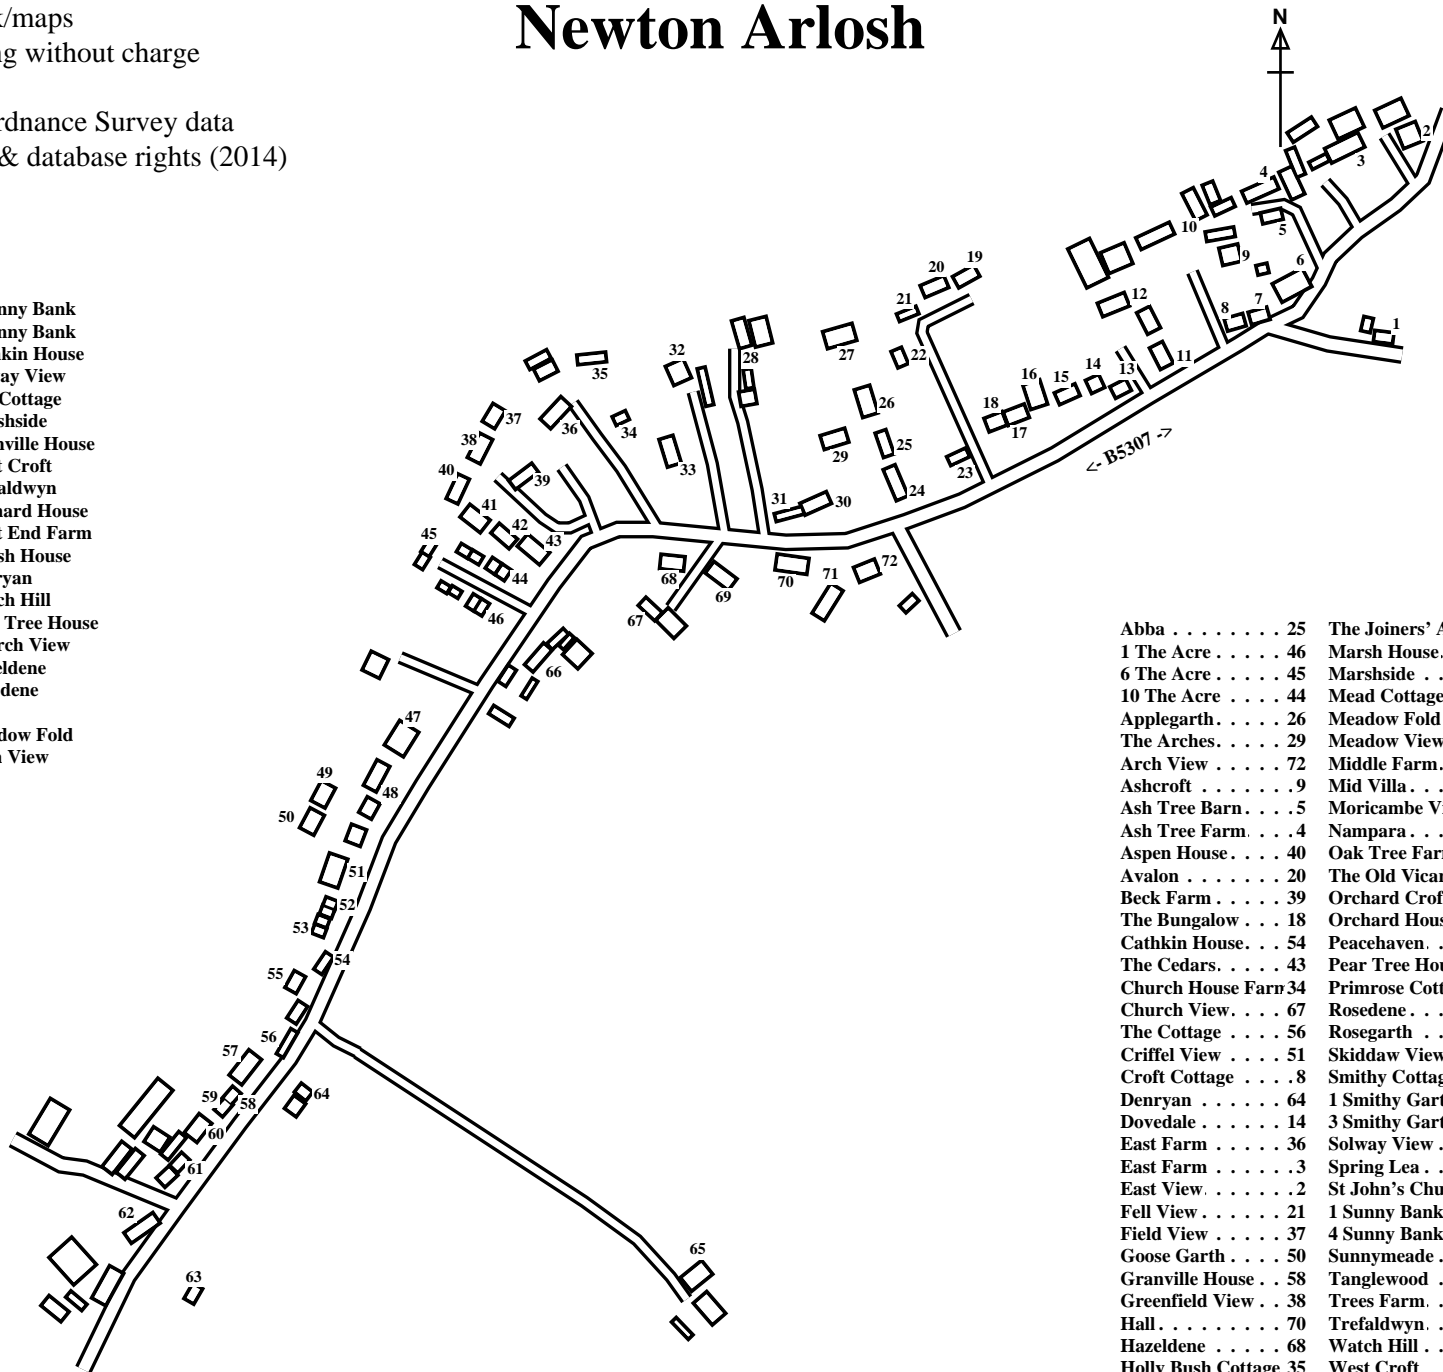

# Newton Arlosh

- 1 Trees Farm
- 2 East View
- 3 East Farm
- 4 Ash Tree Farm
- 5 Ash Tree Barn
- 6 The Joiners' Arms
- 7 Skiddaw View
- 8 Croft Cottage
- 9 Ashcroft
- 10 West Farm
- 11 1 Smithy Garth
- 12 3 Smithy Garth
- 13 Smithy Cottage
- 14 Dovedale
- 15 Nampara
- 16 Primrose Cottage
- 17 Mead Cottage
- 18 The Bungalow
- 19 Peacehaven
- 20 Avalon
- 21 Fell View
- 22 Meadow View
- 23 Sunnymead
- 24 Rosegarth
- 25 Abba
- 26 Applegarth
- 27 Tanglewood
- 28 Oak Tree Farm
- 29 The Arches
- 30 Ivy House
- 31 Mid Villa
- 32 The Old Vicarage
- 33 St John's Church
- 34 Church House Farm
- 35 Holly Bush Cottage
- 36 East Farm
- 37 Field View
- 38 Greenfield View
- 39 Beck Farm
- 40 Aspen House
- 41 Home View
- 42 Spring Lea
- 43 The Cedars
- 44 10 The Acre
- 45 6 The Acre
- 46 1 The Acre
- 47 Orchard Croft
- 48 Middle Farm
- 49 Moricambe View
- 50 Goose Garth
- 51 Criffel View
- 52 4 Sunny Bank
- 53 1 Sunny Bank
- 54 Cathkin House
- 55 Solway View
- 56 The Cottage
- 57 Marshside
- 58 Granville House
- 59 West Croft
- 60 Trefaldwyn
- 61 Orchard House
- 62 West End Farm
- 63 Marsh House
- 64 Denryan
- 65 Watch Hill
- 66 Pear Tree House
- 67 Church View
- 68 Hazeldene
- 69 Rosedene
- 70 Hall
- 71 Meadow Fold
- 72 Arch View