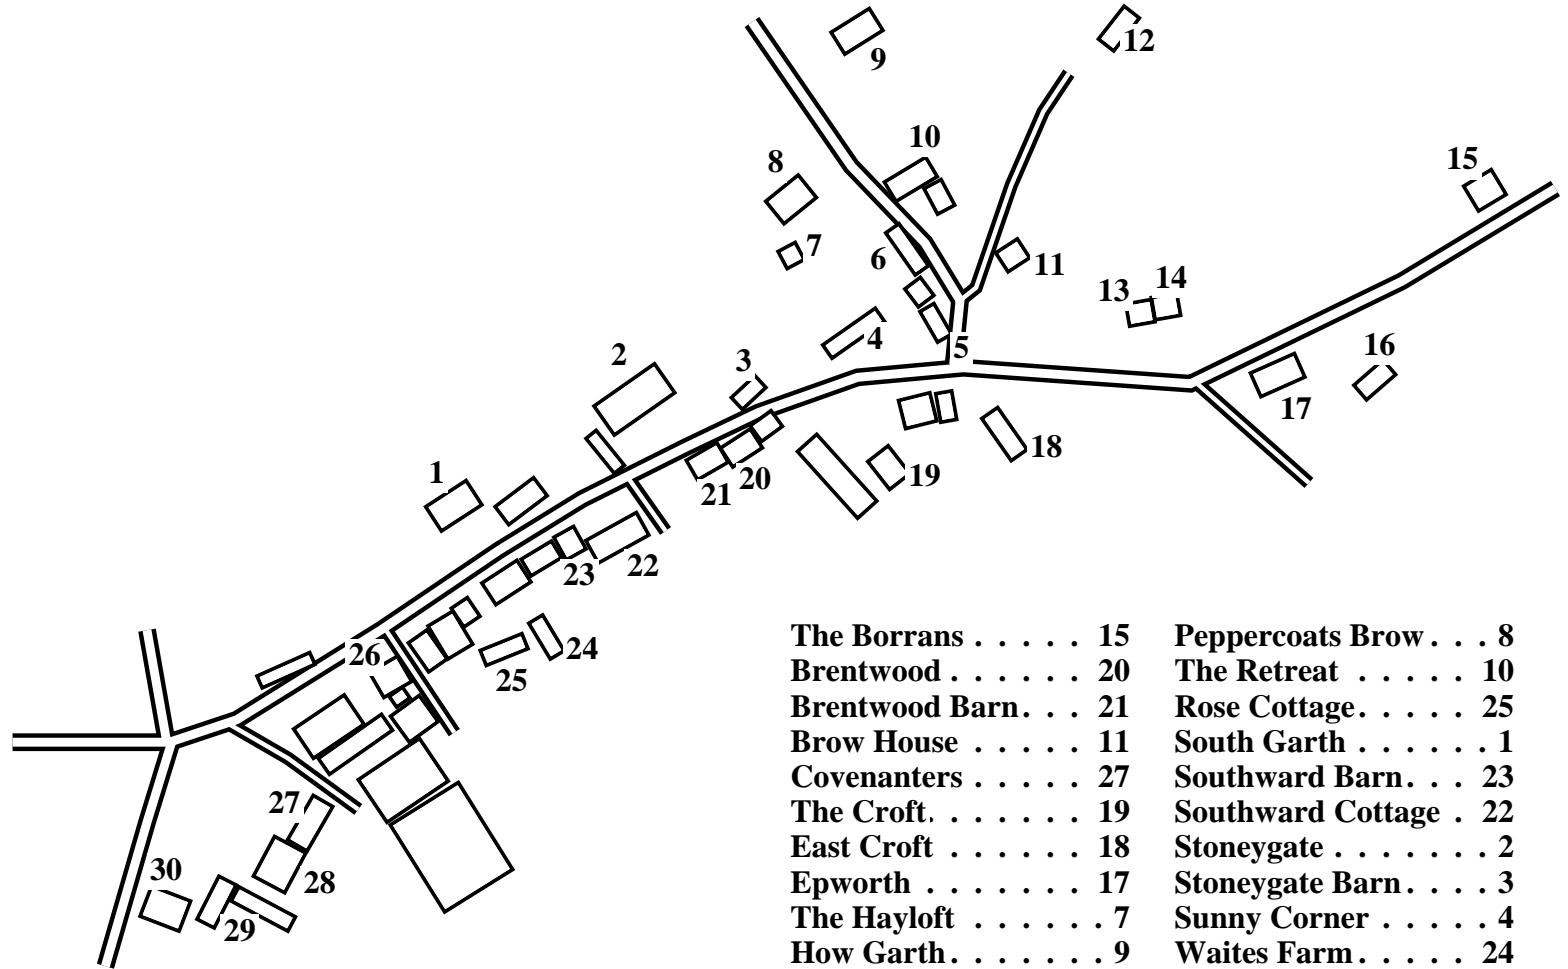

# Pardshaw

Caution: This map has not yet been checked by residents.  
 There may be errors and omissions.

- 1 South Garth
- 2 Stonegate
- 3 Stonegate Barn
- 4 Sunny Corner
- 5 Outgang Cottage
- 6 Outgang Farm
- 7 The Hayloft
- 8 Peppercoats Brow
- 9 How Garth
- 10 The Retreat
- 11 Brow House
- 12 Mountain View
- 13 1 The Lea
- 14 2 The Lea
- 15 The Borrans
- 16 Kirkharle
- 17 Epworth
- 18 East Croft
- 19 The Croft
- 20 Brentwood
- 21 Brentwood Barn
- 22 Southward Cottage
- 23 Southward Barn
- 24 Waites Farm
- 25 Rose Cottage
- 26 The Nook
- 27 Covenanters
- 28 Yew Tree House
- 29 Yewtree Barn
- 30 Westmorland House

The Borrans . . . . .	15	Peppercoats Brow . . . . .	8
Brentwood . . . . .	20	The Retreat . . . . .	10
Brentwood Barn. . . . .	21	Rose Cottage. . . . .	25
Brow House . . . . .	11	South Garth . . . . .	1
Covenanters . . . . .	27	Southward Barn. . . . .	23
The Croft. . . . .	19	Southward Cottage . . . . .	22
East Croft . . . . .	18	Stonegate . . . . .	2
Epworth . . . . .	17	Stonegate Barn. . . . .	3
The Hayloft . . . . .	7	Sunny Corner . . . . .	4
How Garth. . . . .	9	Waites Farm. . . . .	24
Kirkharle. . . . .	16	Westmorland House. . . . .	30
1 The Lea. . . . .	13	Yewtree Barn . . . . .	29
2 The Lea. . . . .	14	Yew Tree House. . . . .	28
Mountain View . . . . .	12		
The Nook. . . . .	26		
Outgang Cottage. . . . .	5		
Outgang Farm. . . . .	6		