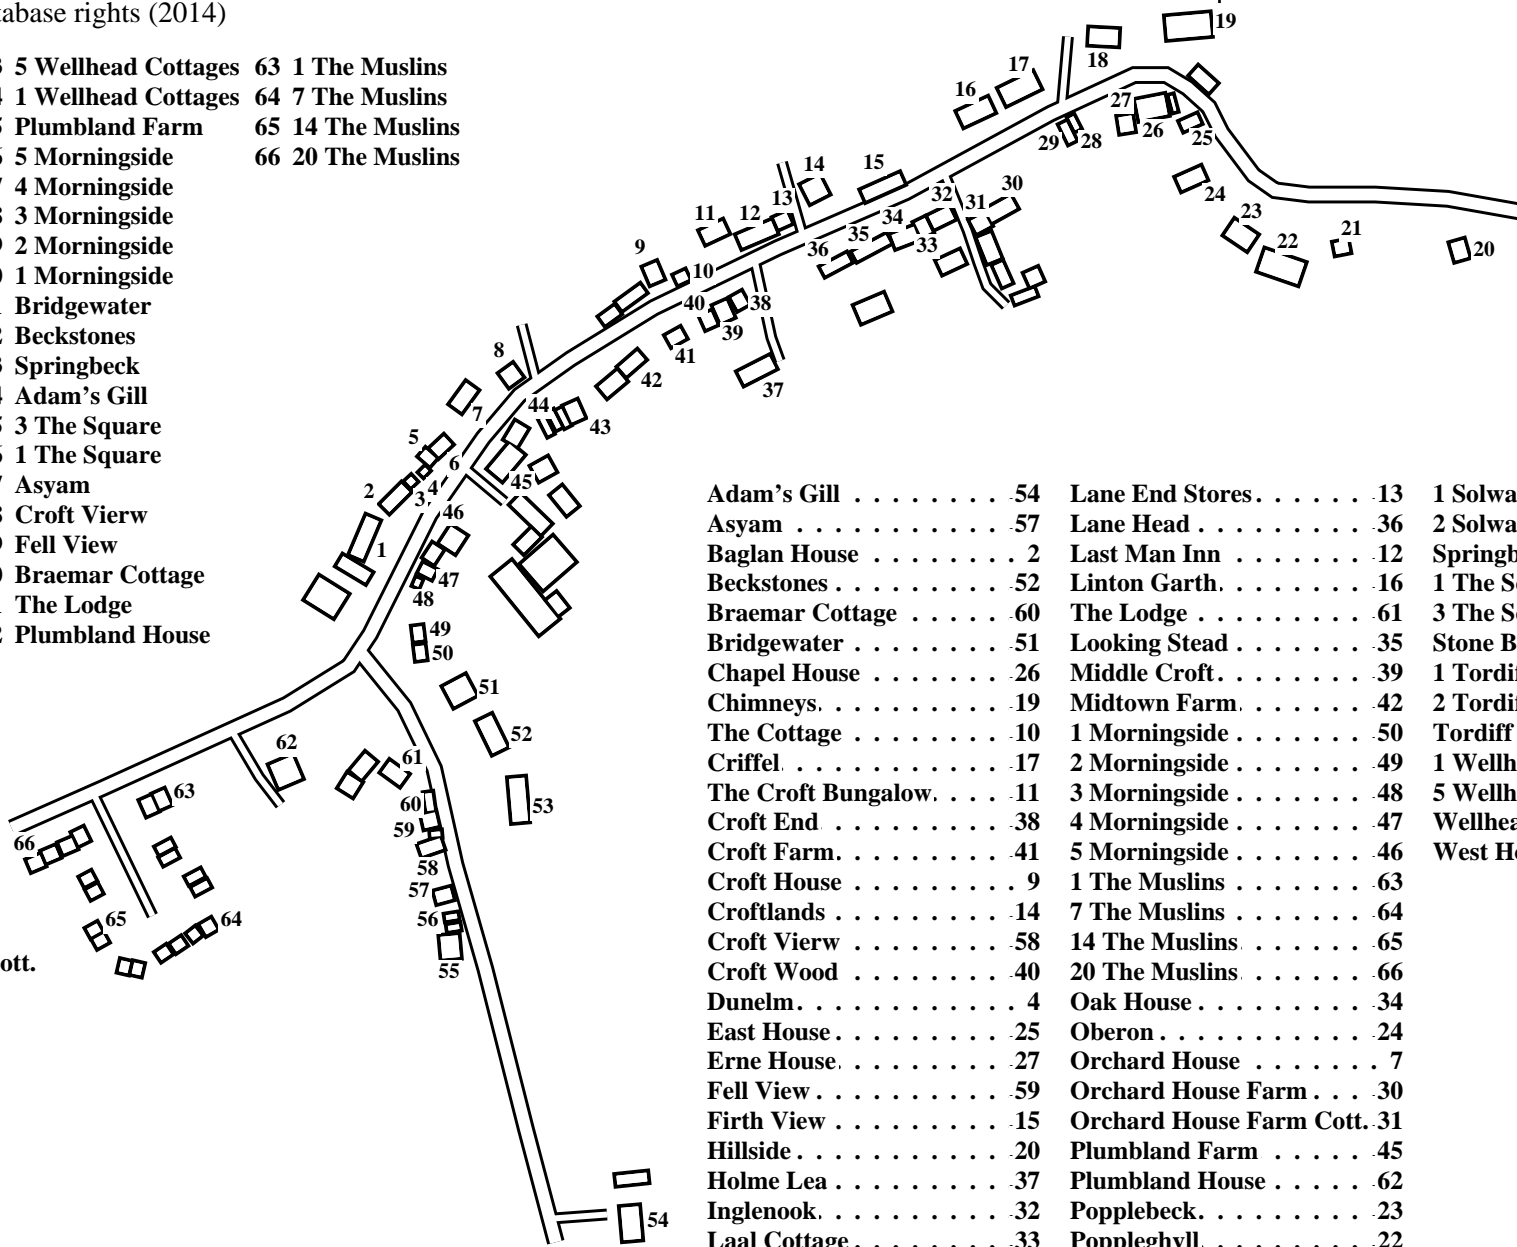

Plumbland

Caution: This map has not yet been checked by residents.
There may be errors and omissions.

- 1 West House Farm
- 2 Baglan House
- 3 1 Tordiff Cottage
- 4 Dunelm
- 5 2 Tordiff Cottage
- 6 Tordiff House
- 7 Orchard House
- 8 Wellhead House
- 9 Croft House
- 10 The Cottage
- 11 The Croft Bungalow
- 12 Last Man Inn
- 13 Lane End Stores
- 14 Croftlands
- 15 Firth View
- 16 Linton Garth
- 17 Criffel
- 18 Stone Bank
- 19 Chimneys
- 20 Hillside
- 21 La Maison
- 22 Poppleghyll
- 23 Popplebeck
- 24 Oberon
- 25 East House
- 26 Chapel House
- 27 Erne House
- 28 1 Solway View
- 29 2 Solway View
- 30 Orchard House Farm
- 31 Orchard House Farm Cott.
- 32 Inglenook
- 33 Laal Cottage
- 34 Oak House
- 35 Looking Stead
- 36 Lane Head
- 37 Holme Lea
- 38 Croft End
- 39 Middle Croft
- 40 Croft Wood
- 41 Croft Farm
- 42 Midtown Farm
- 43 5 Wellhead Cottages
- 44 1 Wellhead Cottages
- 45 Plumbland Farm
- 46 5 Morningside
- 47 4 Morningside
- 48 3 Morningside
- 49 2 Morningside
- 50 1 Morningside
- 51 Bridgewater
- 52 Beckstones
- 53 Springbeck
- 54 Adam's Gill
- 55 3 The Square
- 56 1 The Square
- 57 Asyam
- 58 Croft View
- 59 Fell View
- 60 Braemar Cottage
- 61 The Lodge
- 62 Plumbland House
- 63 1 The Muslins
- 64 7 The Muslins
- 65 14 The Muslins
- 66 20 The Muslins