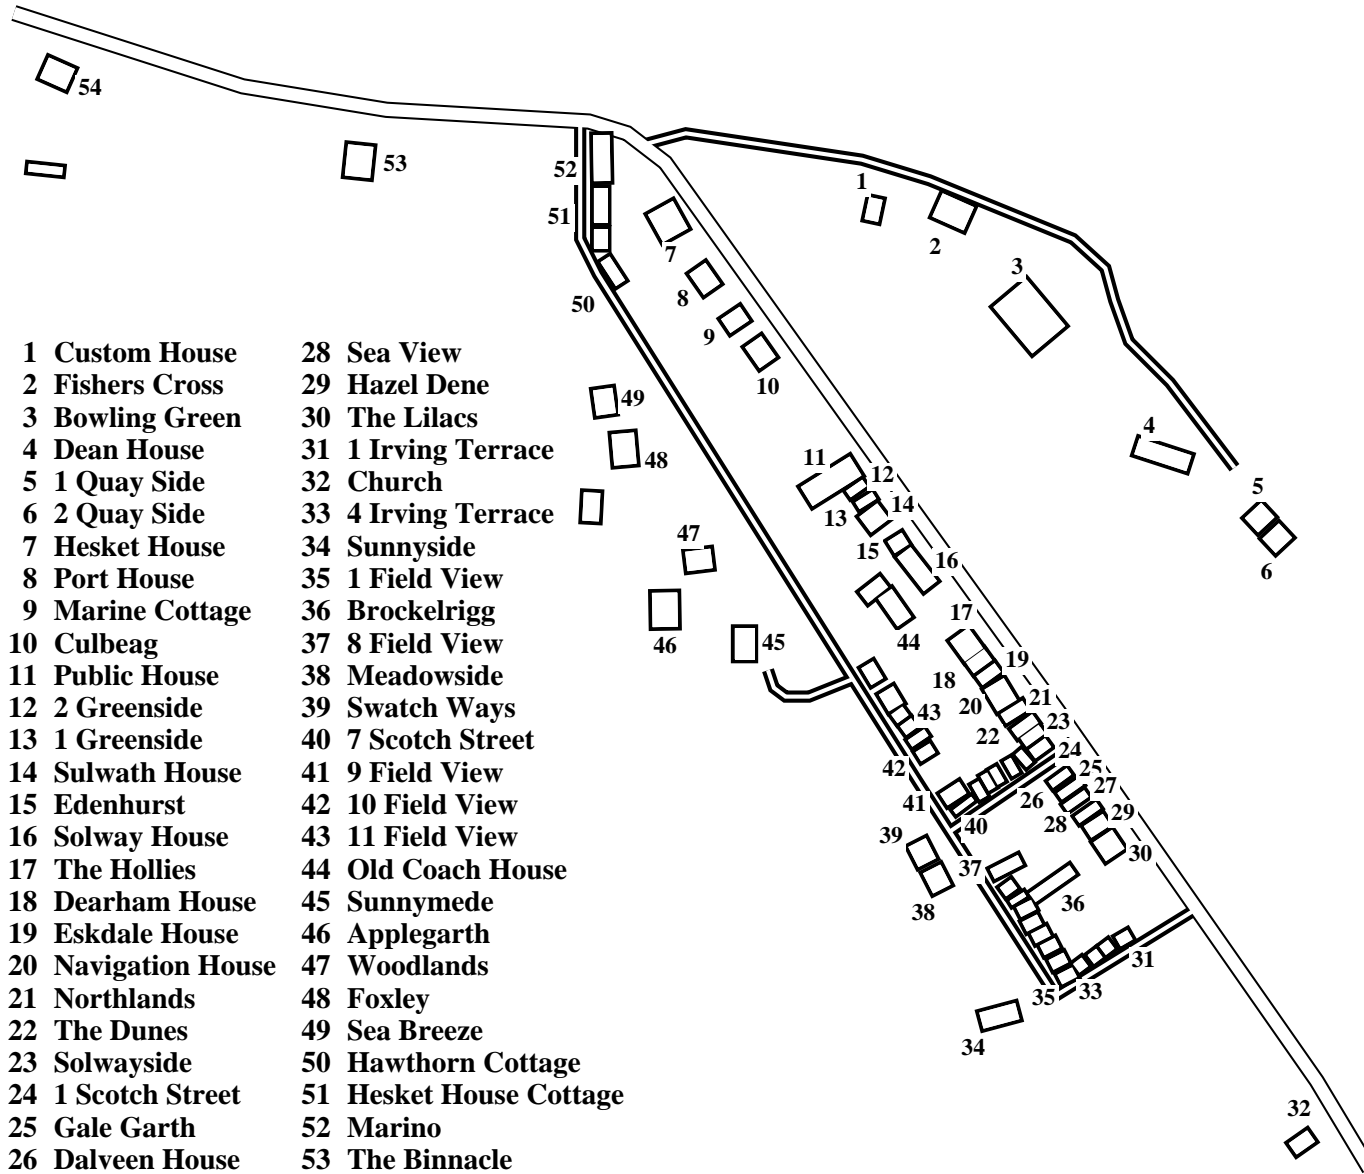

Port Carlisle

Caution: This map has not yet been checked by residents.
There may be errors and omissions.

- | | |
|---------------------|--------------------------|
| 1 Custom House | 28 Sea View |
| 2 Fishers Cross | 29 Hazel Dene |
| 3 Bowling Green | 30 The Lilacs |
| 4 Dean House | 31 1 Irving Terrace |
| 5 1 Quay Side | 32 Church |
| 6 2 Quay Side | 33 4 Irving Terrace |
| 7 Heskett House | 34 Sunnyside |
| 8 Port House | 35 1 Field View |
| 9 Marine Cottage | 36 Brockelrigg |
| 10 Culbeag | 37 8 Field View |
| 11 Public House | 38 Meadowside |
| 12 2 Greenside | 39 Swatch Ways |
| 13 1 Greenside | 40 7 Scotch Street |
| 14 Sulwath House | 41 9 Field View |
| 15 Edenhurst | 42 10 Field View |
| 16 Solway House | 43 11 Field View |
| 17 The Hollies | 44 Old Coach House |
| 18 Dearham House | 45 Sunnymede |
| 19 Eskdale House | 46 Applegarth |
| 20 Navigation House | 47 Woodlands |
| 21 Northlands | 48 Foxley |
| 22 The Dunes | 49 Sea Breeze |
| 23 Solwayside | 50 Hawthorn Cottage |
| 24 1 Scotch Street | 51 Heskett House Cottage |
| 25 Gale Garth | 52 Marino |
| 26 Dalveen House | 53 The Binnacle |
| 27 Harbour View | 54 Solway View |