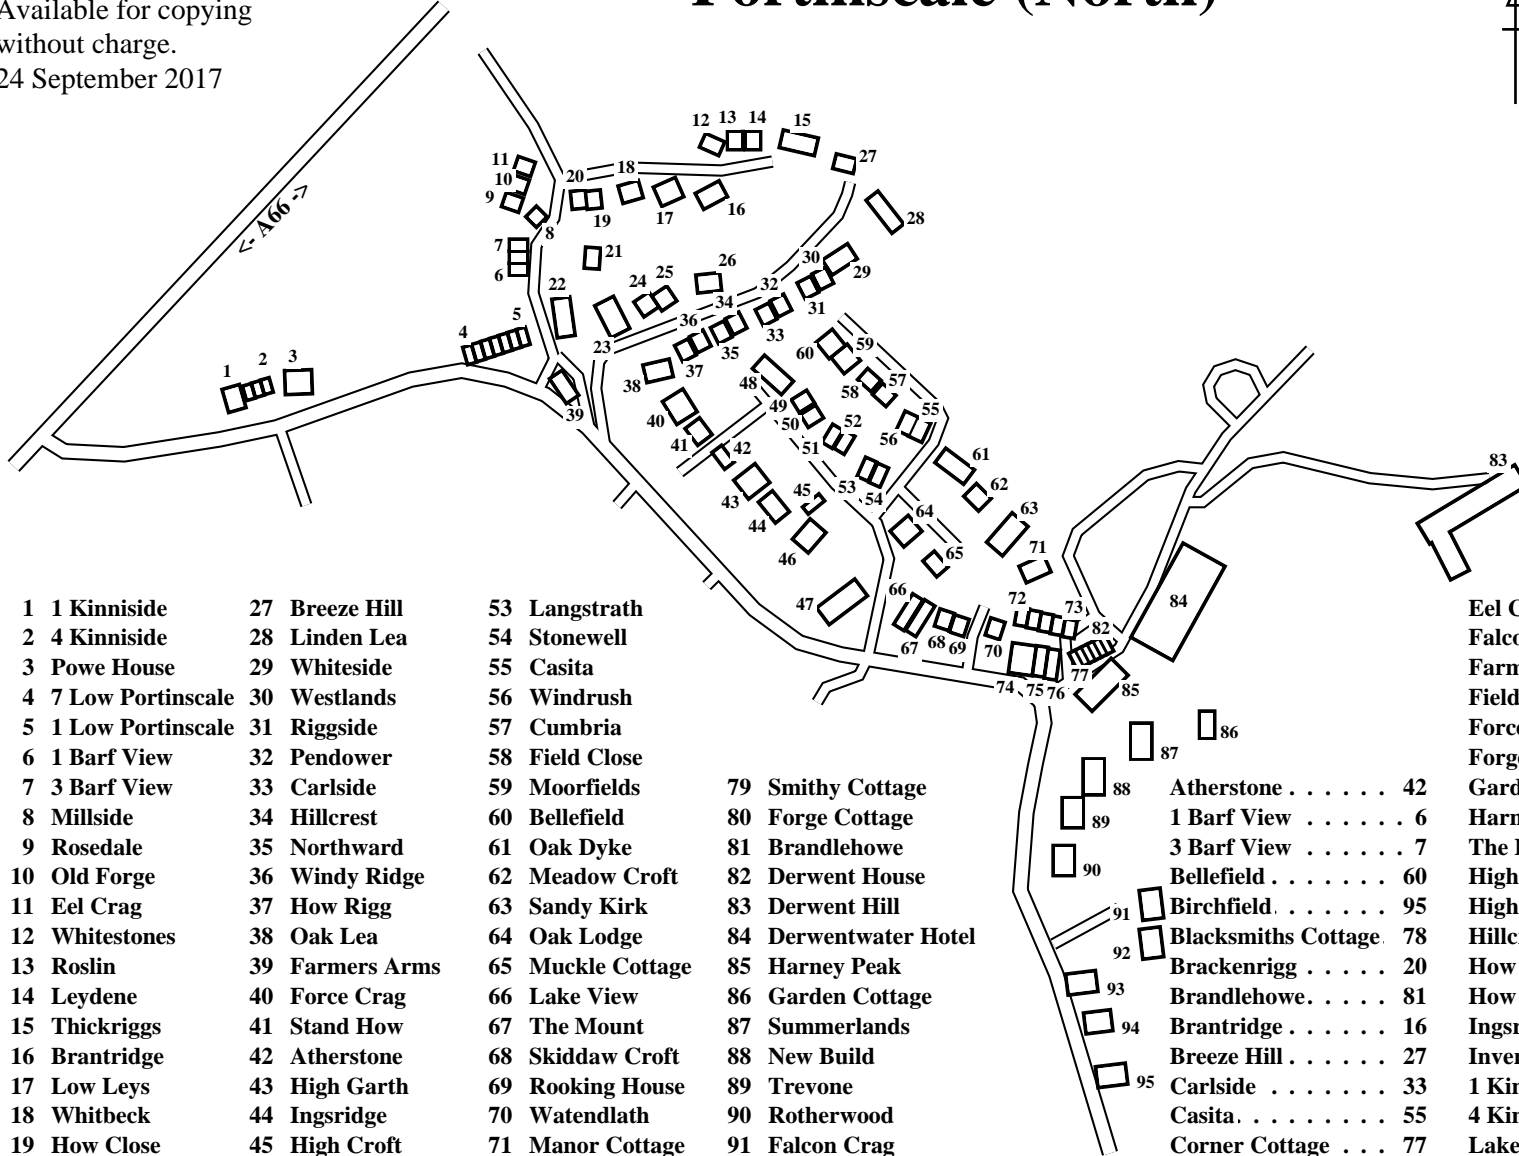

Portinscale (North)

1 1 Kinniside	27 Breeze Hill	53 Langstrath	Eel Crag 11
2 4 Kinniside	28 Linden Lea	54 Stonewell	Falcon Crag 91
3 Powe House	29 Whiteside	55 Casita	Farmers Arms 39
4 7 Low Portinscale	30 Westlands	56 Windrush	Field Close 58
5 1 Low Portinscale	31 Riggside	57 Cumbria	Force Crag 40
6 1 Barf View	32 Pendower	58 Field Close	Forge Cottage 80
7 3 Barf View	33 Carlside	59 Moorfields	Garden Cottage 86
8 Millside	34 Hillcrest	60 Bellefield	Harney Peak 85
9 Rosedale	35 Northward	61 Oak Dyke	The Haven 92
10 Old Forge	36 Windy Ridge	62 Meadow Croft	High Croft 45
11 Eel Crag	37 How Rigg	63 Sandy Kirk	High Garth 43
12 Whitestones	38 Oak Lea	64 Oak Lodge	Hillcrest 34
13 Roslin	39 Farmers Arms	65 Muckle Cottage	How Close 19
14 Leydene	40 Force Crag	66 Lake View	How Rigg 37
15 Thickriggs	41 Stand How	67 The Mount	Ingsridge 44
16 Brantridge	42 Atherstone	68 Skiddaw Croft	Inverosa 51
17 Low Leys	43 High Garth	69 Rooking House	1 Kinniside 1
18 Whitbeck	44 Ingsridge	70 Watendlath	4 Kinniside 2
19 How Close	45 High Croft	71 Manor Cottage	Lakes View 48
20 Brackenrigg	46 Swinside Cottage	72 5 Tower Cottages	Lake View 66
21 Whincrag	47 Dalegarth Hotel	73 1 Tower Cottages	Langstrath 53
22 Village Hall	48 Lakes View	74 Thirnbeck	Leeside 24
23 Whin Rigg	49 Westbury	75 Prospect Lodge	Leydene 14
24 Leeside	50 West Mount	76 Prospect House	Linden Lea 28
25 Ravencrag	51 Inverosa	77 Corner Cottage	Low Leys 17
26 Cwmry	52 Croft How	78 Blacksmiths Cottage	1 Low Portinscale . . . 5
			7 Low Portinscale . . . 4
			Woodside 4
			Manor Cottage 71
			Meadow Croft 62
			Millside 8
			Moorfields 59
			The Mount 67
			Muckle Cottage 65
			New Build 88
			Northward 35
			Oak Dyke 61
			Oak Lea 38
			Oak Lodge 64
			Old Forge 10
			Pendower 32
			Powe House 3
			Prospect House 76
			Prospect Lodge 75
			Ravencrag 25
			Riggside 31
			Rooking House 69
			Rosedale 9
			Roslin 13
			Rotherwood 90
			Sandy Kirk 63
			Skiddaw Croft 68
			Smithy Cottage 79
			Stand How 41
			Stonewell 54
			Summerlands 87
			Swinside Cottage 46
			Thickriggs 15
			Thirnbeck 74
			Thornriggs 93
			1 Tower Cottages 73
			5 Tower Cottages 72
			Trevone 89
			Village Hall 22
			Watendlath 70
			Westbury 49
			Westlands 30
			West Mount 50
			Whincrag 21
			Whin Rigg 23
			Whitbeck 18
			Whiteside 29
			Whitestones 12
			Windrush 56
			Windy Ridge 36
			Woodside 4
			79 Smithy Cottage
			80 Forge Cottage
			81 Brandlehowe
			82 Derwent House
			83 Derwent Hill
			84 Derwentwater Hotel
			85 Harney Peak
			86 Garden Cottage
			87 Summerlands
			88 New Build
			89 Trevone
			90 Rotherwood
			91 Falcon Crag
			92 The Haven
			93 Thornriggs
			94 Derwent Fold
			95 Birchfield
			86 Atherstone 42
			1 Barf View 6
			3 Barf View 7
			Bellefield 60
			Birchfield 95
			Blacksmiths Cottage . . . 78
			Brackenrigg 20
			Brandlehowe 81
			Brantridge 16
			Breeze Hill 27
			New Build 88
			Carlside 33
			Casita 55
			Corner Cottage 77
			Croft How 52
			Cumbria 57
			Cwmry 26
			Dalegarth Hotel 47
			Derwent Fold 94
			Derwent Hill 83
			Derwent House 82
			Derwentwater Hotel . . . 84