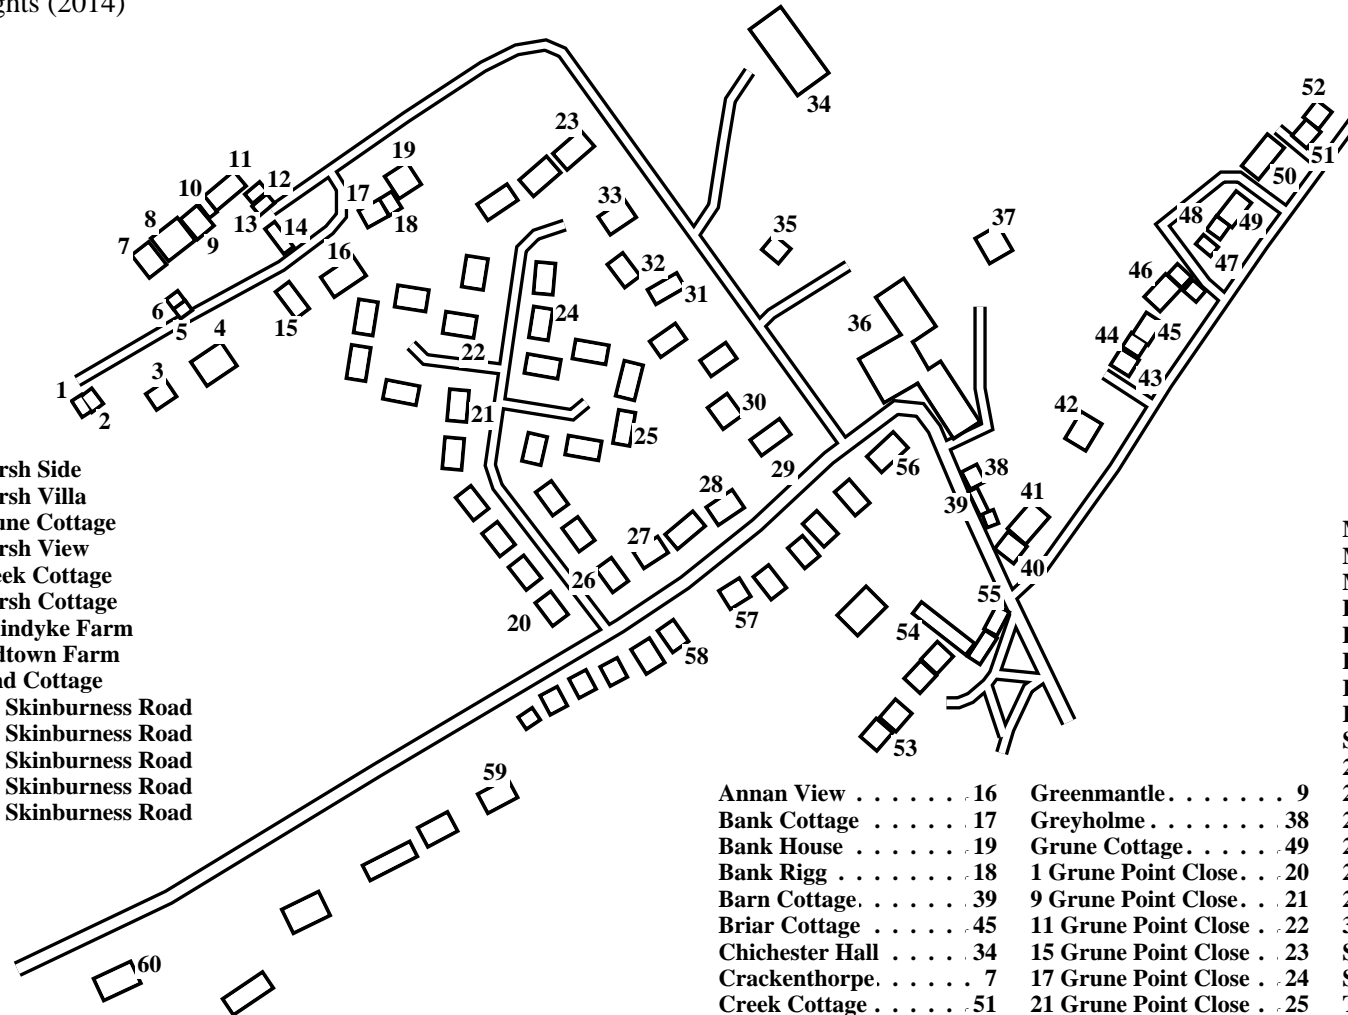

Skinburness (North)

Caution: This map has not yet been checked by residents.
There may be errors and omissions.

- 1 Green Bank Cottage
- 2 West Bank Cottage
- 3 Solway House
- 4 Holly Bank
- 5 Ivy Cottage
- 6 Darcy Cottage
- 7 Fairladies
- 8 Glendale
- 9 Greenmantle
- 10 Marine Cottage
- 11 Waverley
- 12 Point View
- 13 Lucknow
- 14 Glensk
- 15 The Gables
- 16 Annan View
- 17 Bank Cottage
- 18 Bank Rigg
- 19 Bank House
- 20 1 Grune Point Close
- 21 9 Grune Point Close
- 22 11 Grune Point Close
- 23 15 Grune Point Close
- 24 17 Grune Point Close
- 25 21 Grune Point Close
- 26 26 Grune Point Close
- 27 281 Skinburness Road
- 28 285 Skinburness Road
- 29 Western Gales
- 30 1 Dick Trod Lane
- 31 7 Dick Trod Lane
- 32 Westridge
- 33 11 Dick Trod Lane
- 34 Chichester Hall
- 35 Towers Lodge
- 36 Skinburness Hotel
- 37 Milford
- 38 Greyholme
- 39 Barn Cottage
- 40 Whiteways
- 41 Whiteways Cottage
- 42 Marsh House
- 43 St Columbas
- 44 Rose Cottage
- 45 Briar Cottage
- 46 Marsh Mallow

- 47 Marsh Side
- 48 Marsh Villa
- 49 Grune Cottage
- 50 Marsh View
- 51 Creek Cottage
- 52 Marsh Cottage
- 53 Whindyke Farm
- 54 Midtown Farm
- 55 Pond Cottage
- 56 304 Skinburness Road
- 57 294 Skinburness Road
- 58 290 Skinburness Road
- 59 278 Skinburness Road
- 60 268 Skinburness Road

- Annan View 16
- Bank Cottage 17
- Bank House 19
- Bank Rigg 18
- Barn Cottage 39
- Briar Cottage 45
- Chichester Hall 34
- Crackenhorpe 7
- Creek Cottage 51
- Darcy Cottage 6
- 1 Dick Trod Lane 30
- 7 Dick Trod Lane 31
- 11 Dick Trod Lane 33
- Fairford 11
- Fairladies 7
- The Gables 15
- Glendale 8
- Glensk 14
- Green Bank Cottage 1