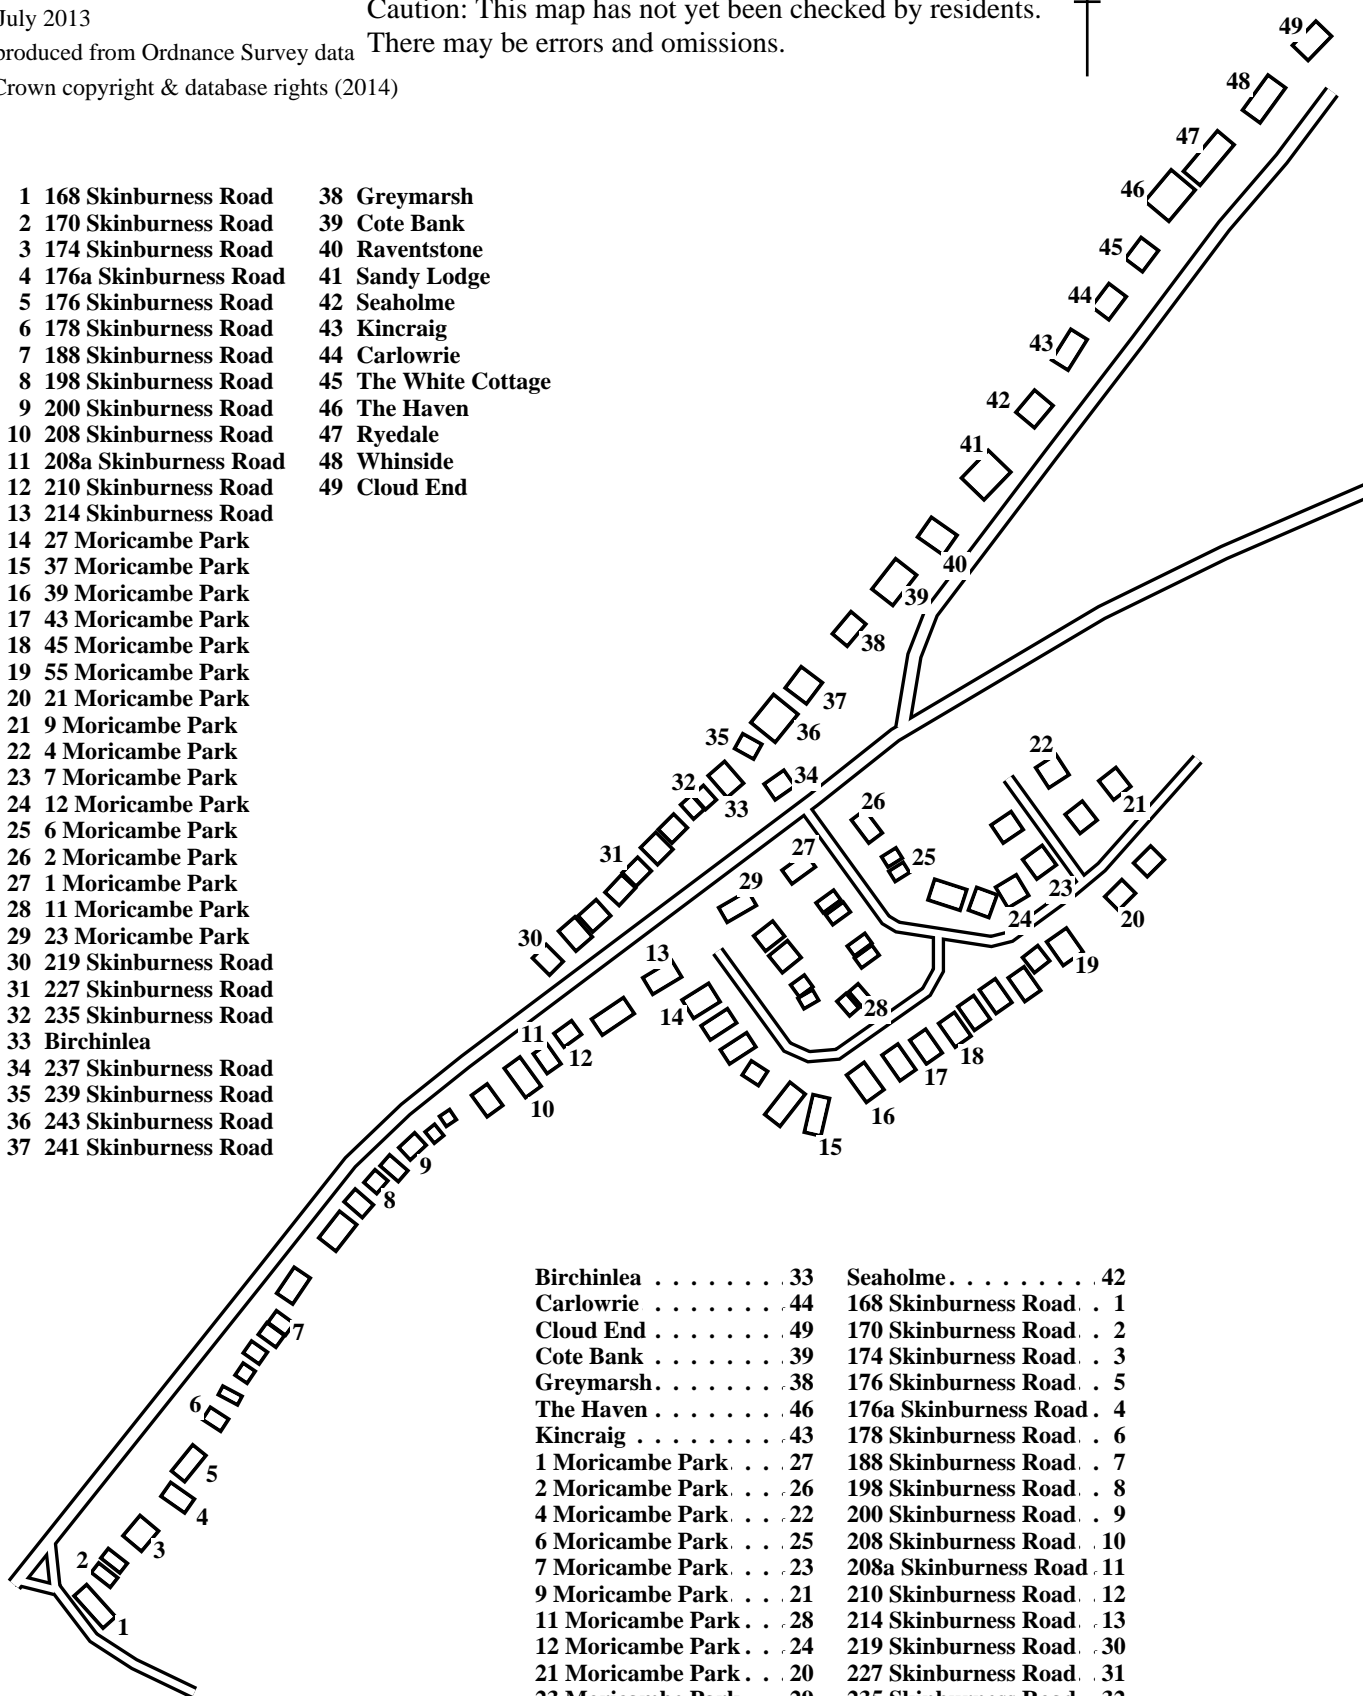

# Skinburness (South)

Caution: This map has not yet been checked by residents.

There may be errors and omissions.

- 1 168 Skinburness Road
- 2 170 Skinburness Road
- 3 174 Skinburness Road
- 4 176a Skinburness Road
- 5 176 Skinburness Road
- 6 178 Skinburness Road
- 7 188 Skinburness Road
- 8 198 Skinburness Road
- 9 200 Skinburness Road
- 10 208 Skinburness Road
- 11 208a Skinburness Road
- 12 210 Skinburness Road
- 13 214 Skinburness Road
- 14 27 Moricambe Park
- 15 37 Moricambe Park
- 16 39 Moricambe Park
- 17 43 Moricambe Park
- 18 45 Moricambe Park
- 19 55 Moricambe Park
- 20 21 Moricambe Park
- 21 9 Moricambe Park
- 22 4 Moricambe Park
- 23 7 Moricambe Park
- 24 12 Moricambe Park
- 25 6 Moricambe Park
- 26 2 Moricambe Park
- 27 1 Moricambe Park
- 28 11 Moricambe Park
- 29 23 Moricambe Park
- 30 219 Skinburness Road
- 31 227 Skinburness Road
- 32 235 Skinburness Road
- 33 Birchinlea
- 34 237 Skinburness Road
- 35 239 Skinburness Road
- 36 243 Skinburness Road
- 37 241 Skinburness Road
- 38 Greymarsh
- 39 Cote Bank
- 40 Ravenstone
- 41 Sandy Lodge
- 42 Seaholme
- 43 Kinncraig
- 44 Carlowrie
- 45 The White Cottage
- 46 The Haven
- 47 Ryedale
- 48 Whinside
- 49 Cloud End