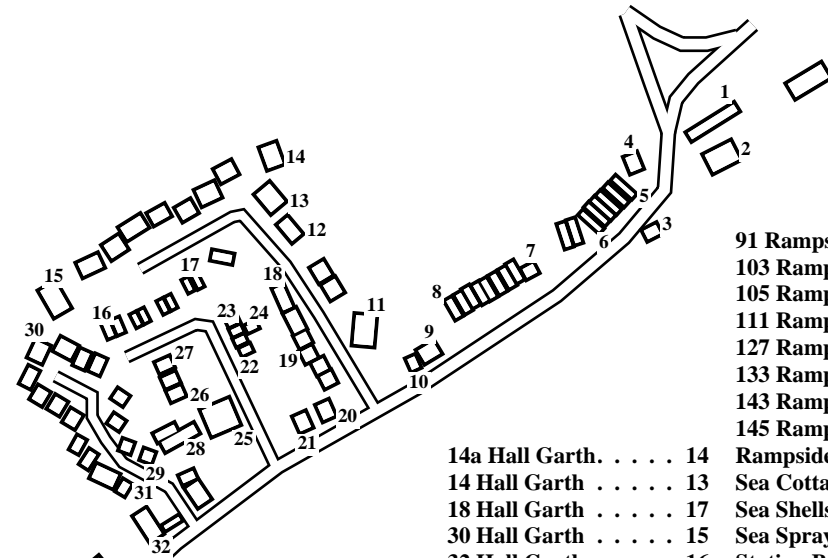

# Rampside

Caution: This map has not yet been checked by residents.  
There may be errors and omissions.

- 1 West Barn Cottage
- 2 Mort Bank Cottage
- 3 Sea Cottage
- 4 145 Rampside
- 5 143 Rampside
- 6 133 Rampside
- 7 127 Rampside
- 8 111 Rampside
- 9 105 Rampside
- 10 103 Rampside
- 11 Rampside Hall
- 12 12 Hall Garth
- 13 14 Hall Garth
- 14 14a Hall Garth
- 15 30 Hall Garth
- 16 32 Hall Garth
- 17 18 Hall Garth
- 18 9 Hall Garth
- 19 3 Hall Garth
- 20 Overton House
- 21 Calm Seas
- 22 6 Bow Window Avenue
- 23 12 Bow Window Avenue
- 24 2-4 Bow Window Avenue
- 25 Clarke's Hotel
- 26 5 Bow Window Avenue
- 27 1 Bow Window Avenue
- 28 Bow Windows Farm
- 29 2 Waver Court
- 30 16 Waver Court
- 31 1 Waver Court
- 32 91 Rampside
- 33 83 Rampside
- 34 Hall
- 35 87 Rampside
- 36 49 Rampside
- 37 25 Rampside
- 38 19 Rampside
- 39 2 St Michaels Road
- 40 6 St Michaels Road
- 41 2 Woodhill Crescent
- 42 4 Woodhill Crescent
- 43 6 Woodhill Crescent
- 44 10 Woodhill Crescent
- 45 19 Woodhill Crescent
- 46 7 Woodhill Crescent
- 47 5 Woodhill Crescent
- 48 1 Woodhill Crescent
- 49 9 St Michaels Road
- 50 1 St Michaels Road
- 51 9 Rampside
- 52 5 Rampside
- 53 3 Rampside
- 54 2 Concle Terrace
- 55 7 Concle Terrace
- 56 Concle Inn
- 57 Coach House
- 58 Station Bungalow
- 59 Station House
- 60 Kingsmead
- 61 1 Rampside
- 62 2a Rampside
- 63 2 Rampside
- 64 4 Rampside
- 65 Sea Shells
- 66 6 Rampside
- 67 Tea-Tree House
- 68 8 Rampside
- 69 8a Rampside
- 70 10 Rampside
- 71 18 Rampside
- 72 24 Rampside
- 73 30 Rampside