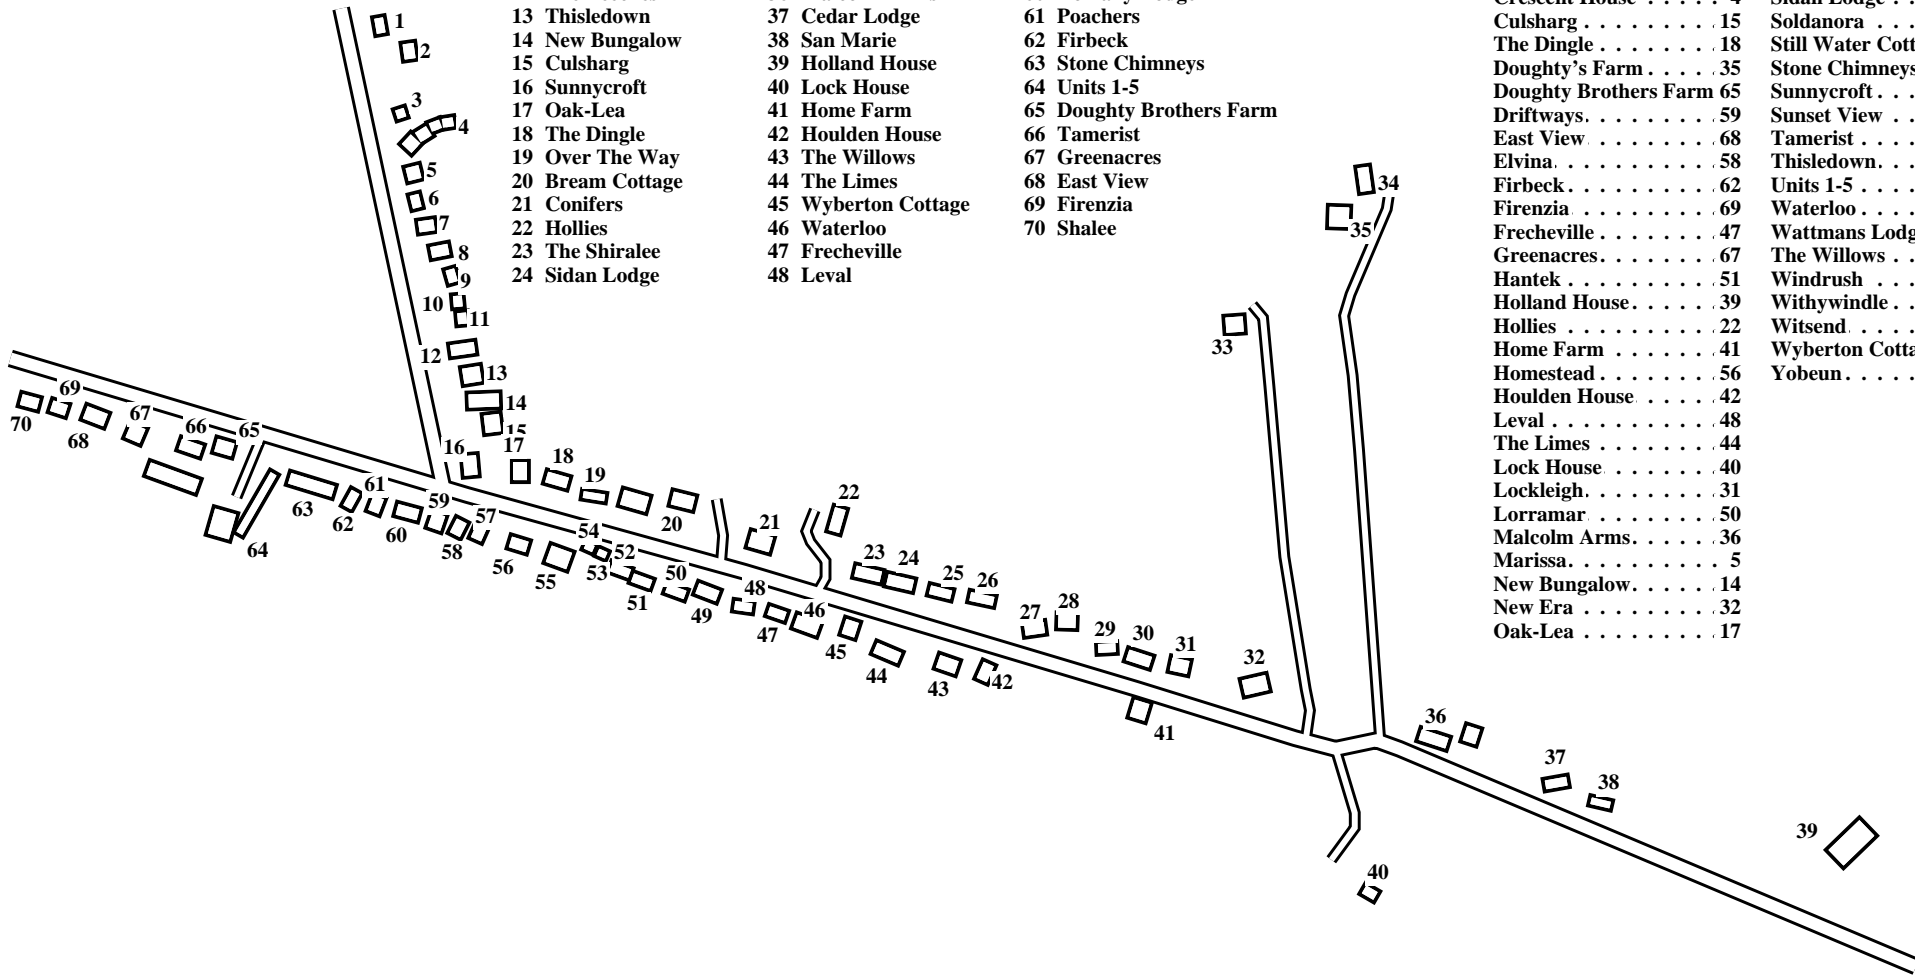

Antons Gowt

Caution: This map has not yet been checked by residents.
There may be errors and omissions.

- | | | |
|-----------------------|------------------------|--------------------------|
| 1 The Retreat | 25 Pendle Way | 49 Yobeun |
| 2 Withywindle | 26 San-Quin | 50 Lorramar |
| 3 Baybridge Farmhouse | 27 Chestnut Lodge | 51 Hantek |
| 4 Crescent House | 28 Berneda | 52 Witsend |
| 5 Marissa | 29 The Rest | 53 Restore |
| 6 Avondale | 30 Riverside Cottage | 54 The Cottage |
| 7 Soldanora | 31 Lockleigh | 55 Browns Bungalow |
| 8 Wattmans Lodge | 32 New Era | 56 Homestead |
| 9 Windrush | 33 Still Water Cottage | 57 Redroofs |
| 10 Sunset View | 34 Brouchs Barn | 58 Elvina |
| 11 Brun Roi | 35 Brouchs Farm | 59 Driftways |
| 12 The Beeches | 36 Malcolm Arms | 60 Romany Lodge |
| 13 Thisledown | 37 Cedar Lodge | 61 Poachers |
| 14 New Bungalow | 38 San Marie | 62 Firbeck |
| 15 Culsharg | 39 Holland House | 63 Stone Chimneys |
| 16 Sunnycroft | 40 Lock House | 64 Units 1-5 |
| 17 Oak-Lea | 41 Home Farm | 65 Doughty Brothers Farm |
| 18 The Dingle | 42 Houlden House | 66 Tamerist |
| 19 Over The Way | 43 The Willows | 67 Greenacres |
| 20 Bream Cottage | 44 The Limes | 68 East View |
| 21 Conifers | 45 Wyberton Cottage | 69 Firenzia |
| 22 Hollies | 46 Waterloo | 70 Shalee |
| 23 The Shiralee | 47 Frecheville | |
| 24 Sidan Lodge | 48 Leval | |