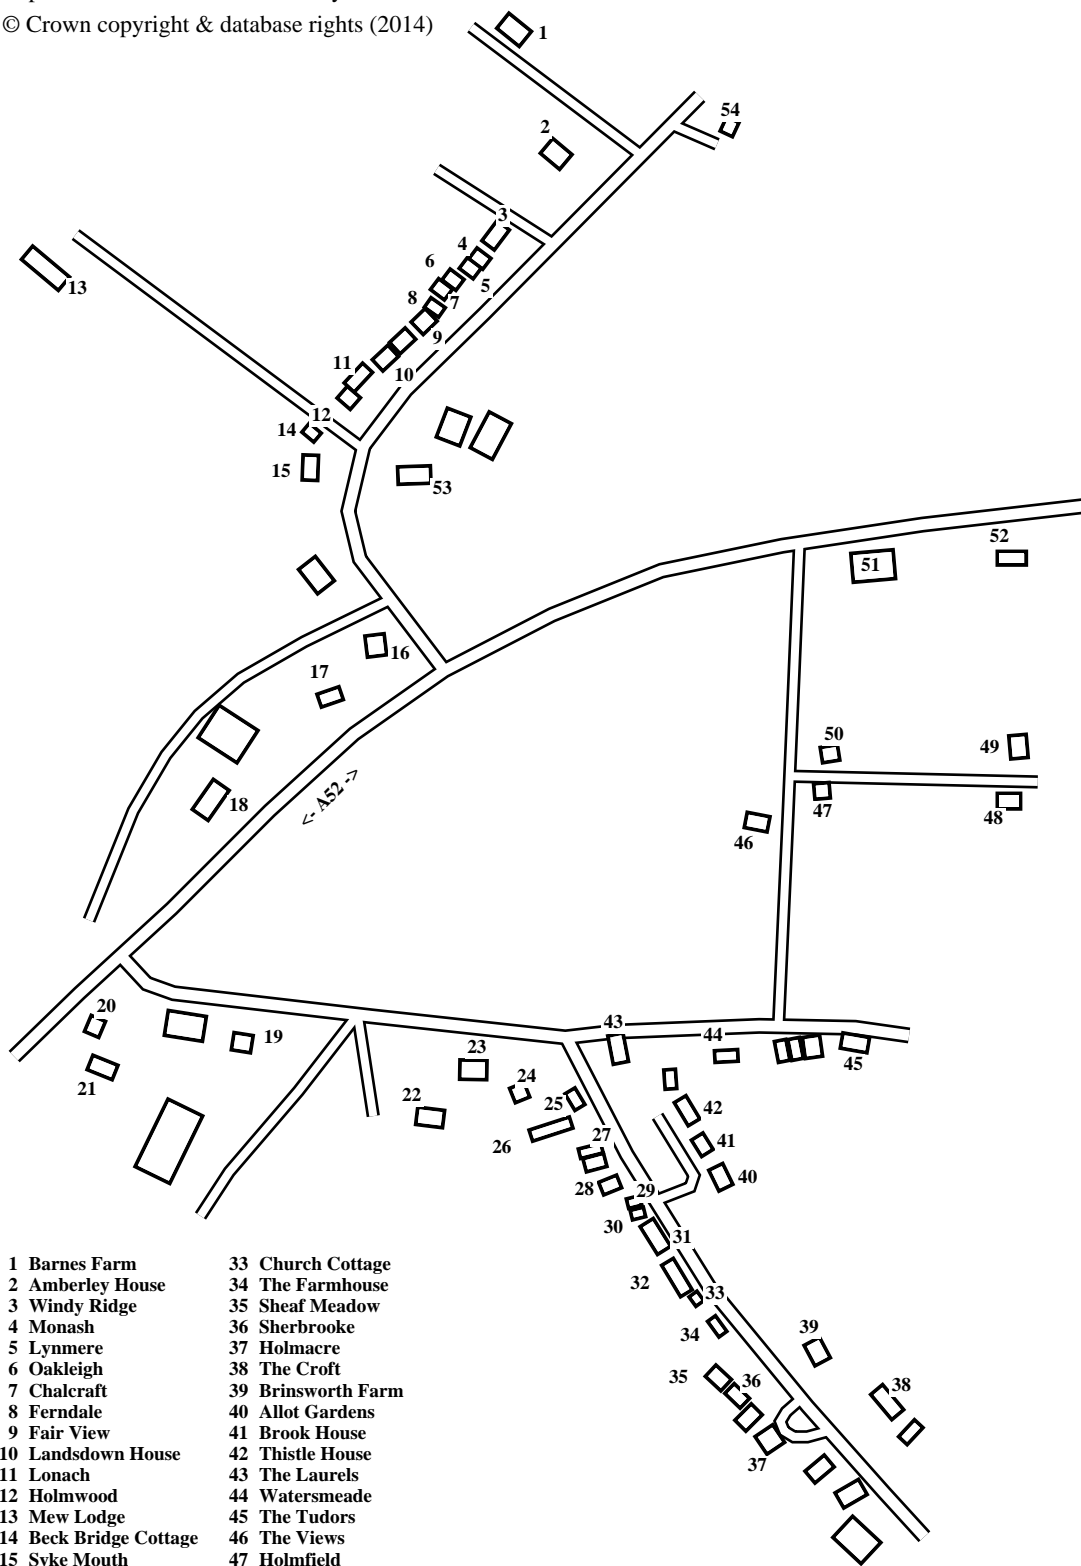

# Kirton Holme

Caution: This map has not yet been checked by residents.

There may be errors and omissions.

- 1 Barnes Farm
- 2 Amberley House
- 3 Windy Ridge
- 4 Monash
- 5 Lynmere
- 6 Oakleigh
- 7 Chalcraft
- 8 Ferndale
- 9 Fair View
- 10 Landsdown House
- 11 Lonach
- 12 Holmwood
- 13 Mew Lodge
- 14 Beck Bridge Cottage
- 15 Syke Mouth
- 16 Cerene
- 17 Ardgraft
- 18 Victory
- 19 April House
- 20 The Chestnuts
- 21 Fore Fen
- 22 Holme House
- 23 The Evergreens
- 24 Woodstock
- 25 Fernlea
- 26 Highbury
- 27 Garage
- 28 Valentine House
- 29 Rose Holme
- 30 Fox Hollow
- 31 Hawthorn House
- 32 Christ Church
- 33 Church Cottage
- 34 The Farmhouse
- 35 Sheaf Meadow
- 36 Sherbrooke
- 37 Holmacre
- 38 The Croft
- 39 Brinsworth Farm
- 40 Allot Gardens
- 41 Brook House
- 42 Thistle House
- 43 The Laurels
- 44 Watersmeade
- 45 The Tudors
- 46 The Views
- 47 Holmfield
- 48 The Cottage
- 49 Stone
- 50 The Bungalow
- 51 The Poachers Hotel
- 52 Four Winds
- 53 The Beeches
- 54 Jerboa