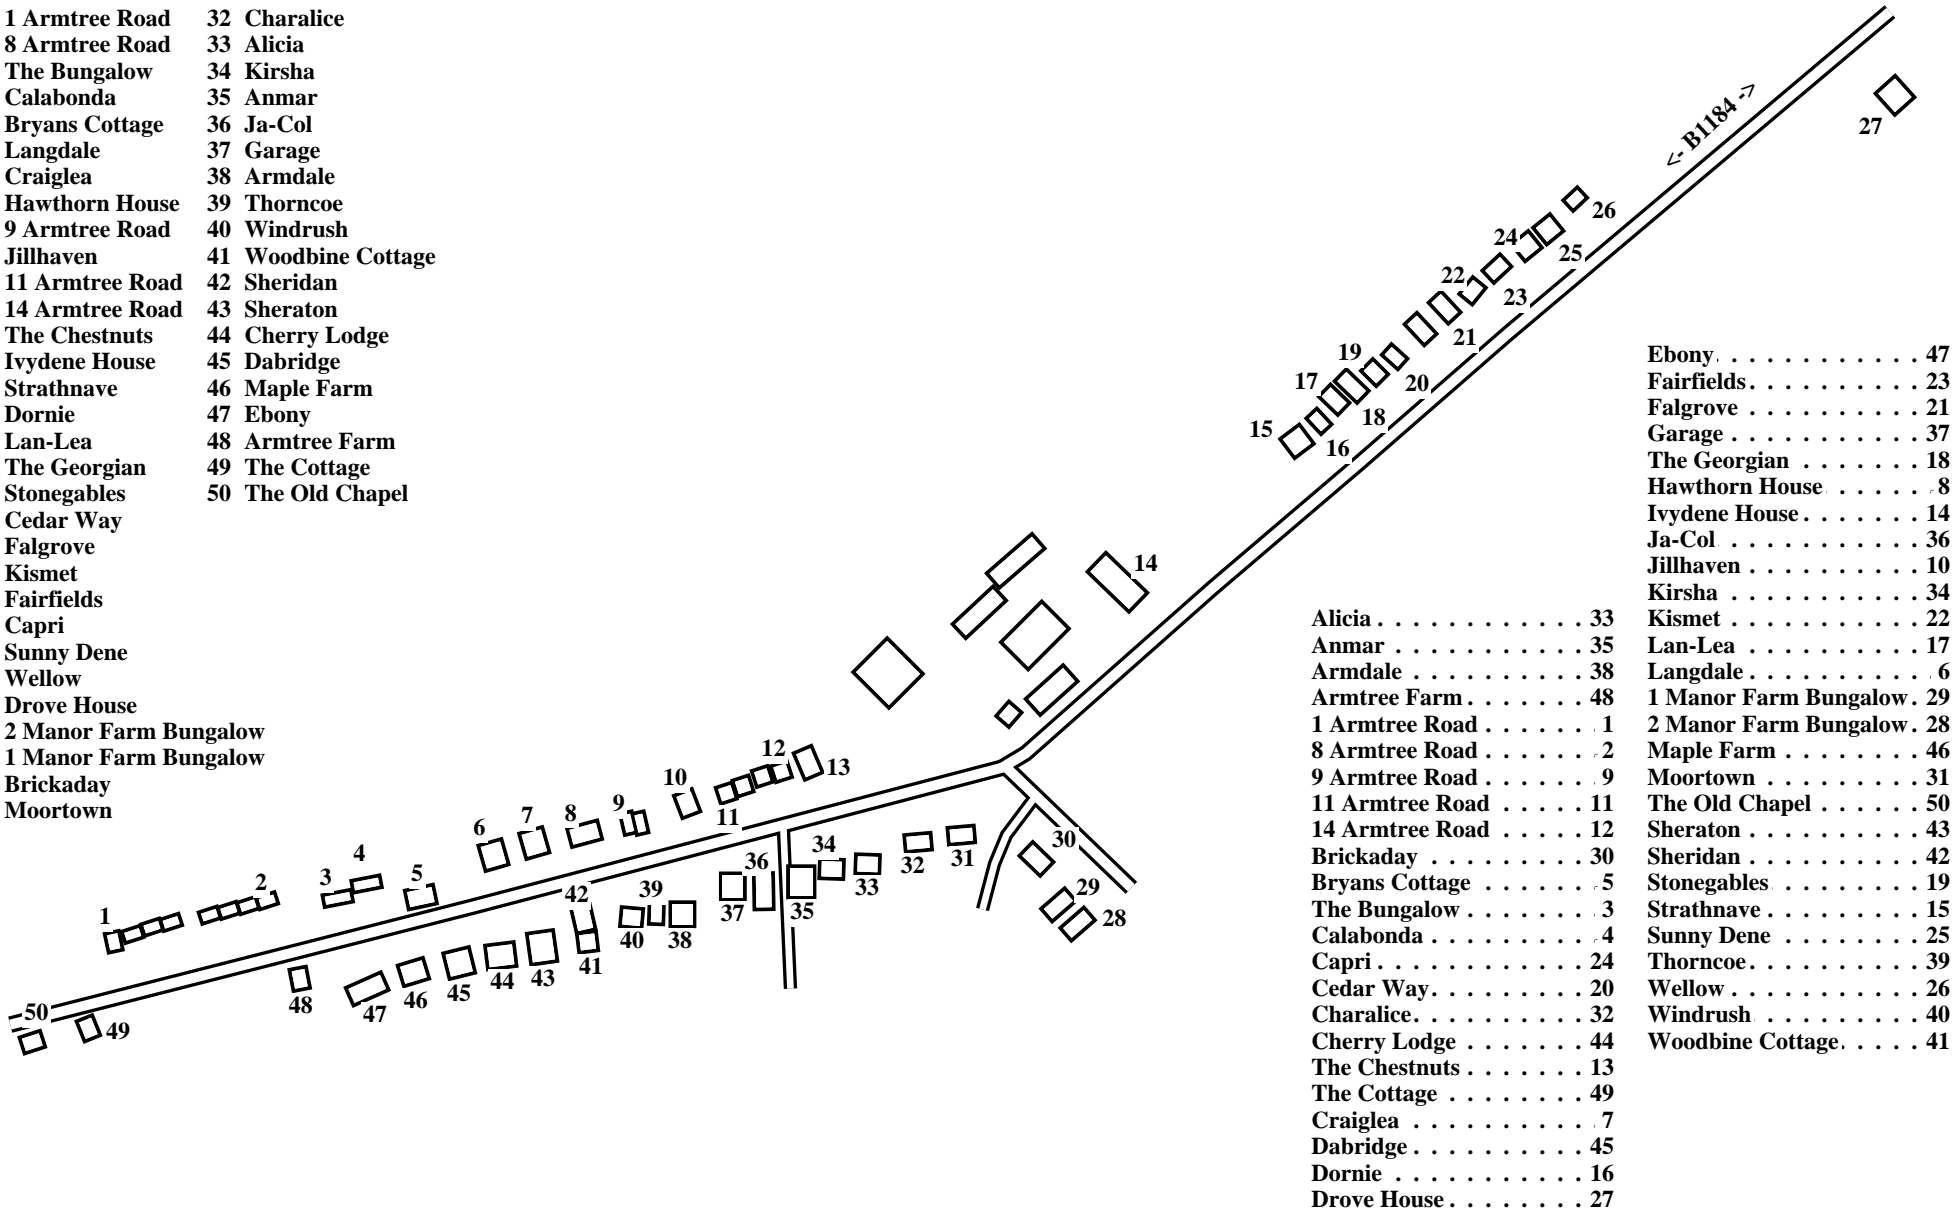

Langrick

Caution: This map has not yet been checked by residents.
There may be errors and omissions.

- 1 1 Armtree Road
- 2 8 Armtree Road
- 3 The Bungalow
- 4 Calabonda
- 5 Bryans Cottage
- 6 Langdale
- 7 Craiglea
- 8 Hawthorn House
- 9 9 Armtree Road
- 10 Jillhaven
- 11 11 Armtree Road
- 12 14 Armtree Road
- 13 The Chestnuts
- 14 Ivydene House
- 15 Strathnave
- 16 Dornie
- 17 Lan-Lea
- 18 The Georgian
- 19 Stonegables
- 20 Cedar Way
- 21 Falgrove
- 22 Kismet
- 23 Fairfields
- 24 Capri
- 25 Sunny Dene
- 26 Wellow
- 27 Drove House
- 28 2 Manor Farm Bungalow
- 29 1 Manor Farm Bungalow
- 30 Brickaday
- 31 Moortown
- 32 Charalice
- 33 Alicia
- 34 Kirsha
- 35 Anmar
- 36 Ja-Col
- 37 Garage
- 38 Armdale
- 39 Thorncooe
- 40 Windrush
- 41 Woodbine Cottage
- 42 Sheridan
- 43 Sheraton
- 44 Cherry Lodge
- 45 Dabridge
- 46 Maple Farm
- 47 Ebony
- 48 Armtree Farm
- 49 The Cottage
- 50 The Old Chapel

- Alicia 33
- Anmar 35
- Armdale 38
- Armtree Farm 48
- 1 Armtree Road 1
- 8 Armtree Road 2
- 9 Armtree Road 9
- 11 Armtree Road 11
- 14 Armtree Road 12
- Brickaday 30
- Bryans Cottage 5
- The Bungalow 3
- Calabonda 4
- Capri 24
- Cedar Way 20
- Charalice 32
- Cherry Lodge 44
- The Chestnuts 13
- The Cottage 49
- Craiglea 7
- Dabridge 45
- Dornie 16
- Drove House 27
- Ebony 47
- Fairfields 23
- Falgrove 21
- Garage 37
- The Georgian 18
- Hawthorn House 8
- Ivydene House 14
- Ja-Col 36
- Jillhaven 10
- Kirsha 34
- Kismet 22
- Lan-Lea 17
- Langdale 6
- 1 Manor Farm Bungalow . 29
- 2 Manor Farm Bungalow . 28
- Maple Farm 46
- Moortown 31
- The Old Chapel 50
- Sheraton 43
- Sheridan 42
- Stonegables 19
- Strathnave 15
- Sunny Dene 25
- Thorncooe 39
- Wellow 26
- Windrush 40
- Woodbine Cottage 41