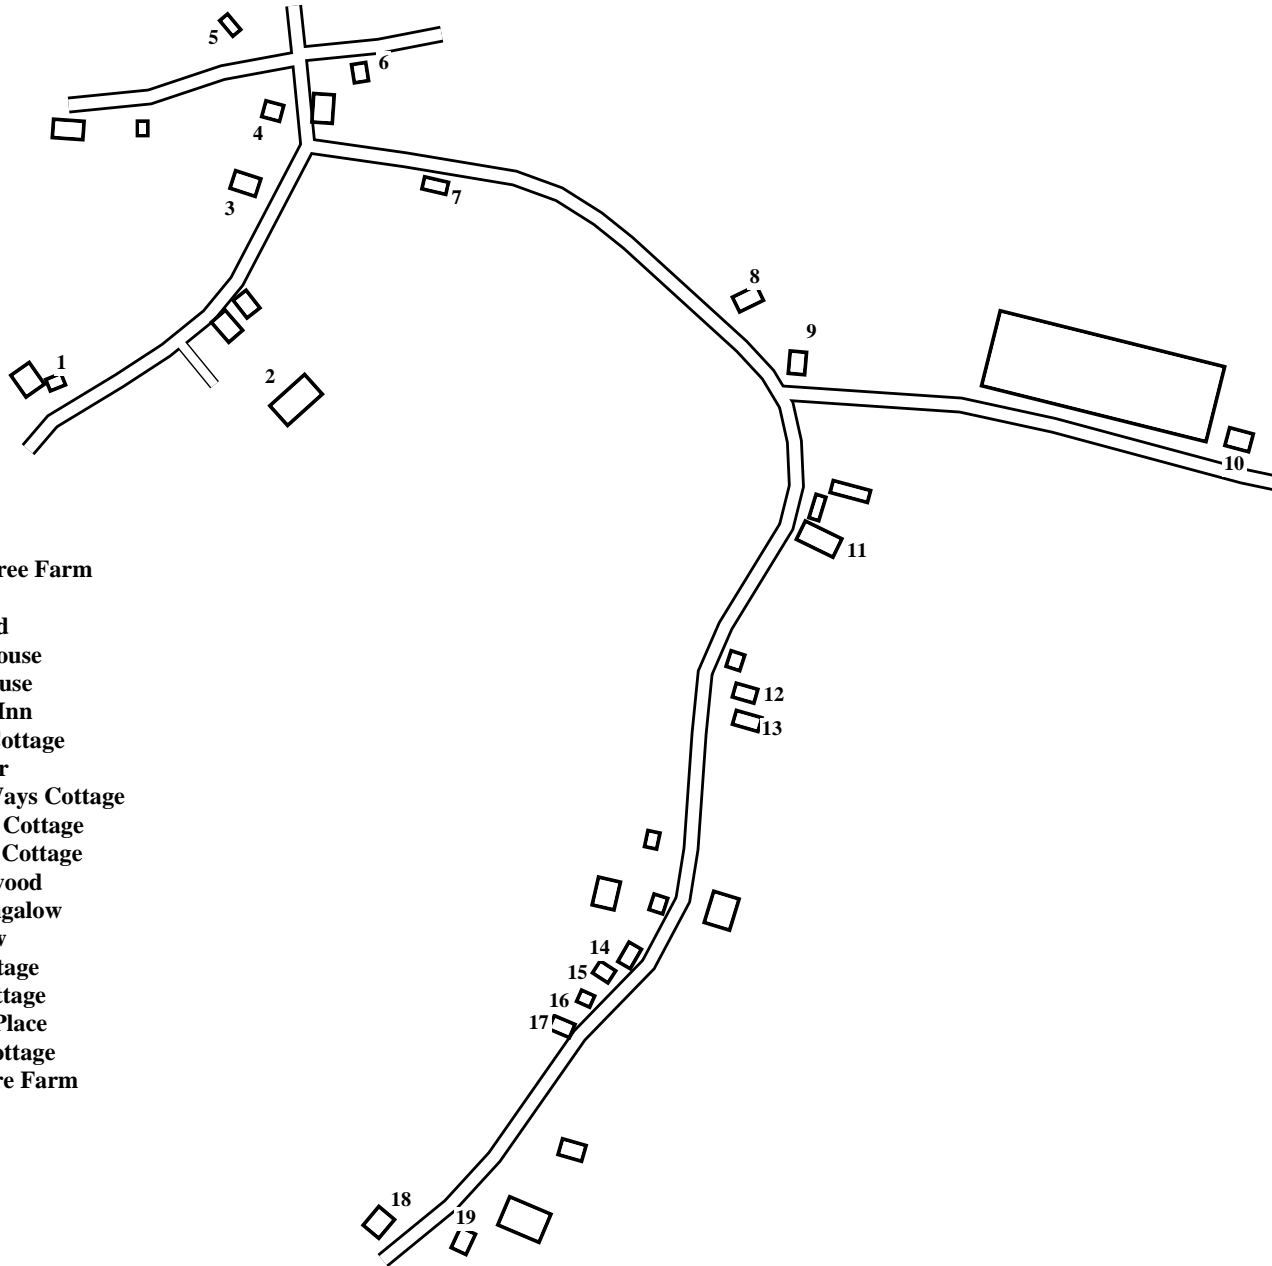

Leverton Outgate

Caution: This map has not yet been checked by residents.
There may be errors and omissions.

- 1 Beech Tree Farm
- 2 Garage
- 3 Lynwood
- 4 Libra House
- 5 Fern House
- 6 Ostrich Inn
- 7 Darby Cottage
- 8 Landseer
- 9 Three Ways Cottage
- 10 Oldfield Cottage
- 11 Outgate Cottage
- 12 Collingwood
- 13 The Bungalow
- 14 Sea View
- 15 The Cottage
- 16 Keel Cottage
- 17 Wesley Place
- 18 Holly Cottage
- 19 Sycamore Farm

- Beech Tree Farm . . . 1
- The Bungalow . . . 13
- Collingwood 12
- The Cottage 15
- Darby Cottage 7
- Fern House 5
- Garage 2
- Holly Cottage 18
- Keel Cottage 16
- Landseer 8
- Libra House 4
- Lynwood 3
- Oldfield Cottage . . 10
- Ostrich Inn 6
- Outgate Cottage . . 11
- Sea View 14
- Sycamore Farm . . . 19
- Three Ways Cottage . 9
- Wesley Place 17