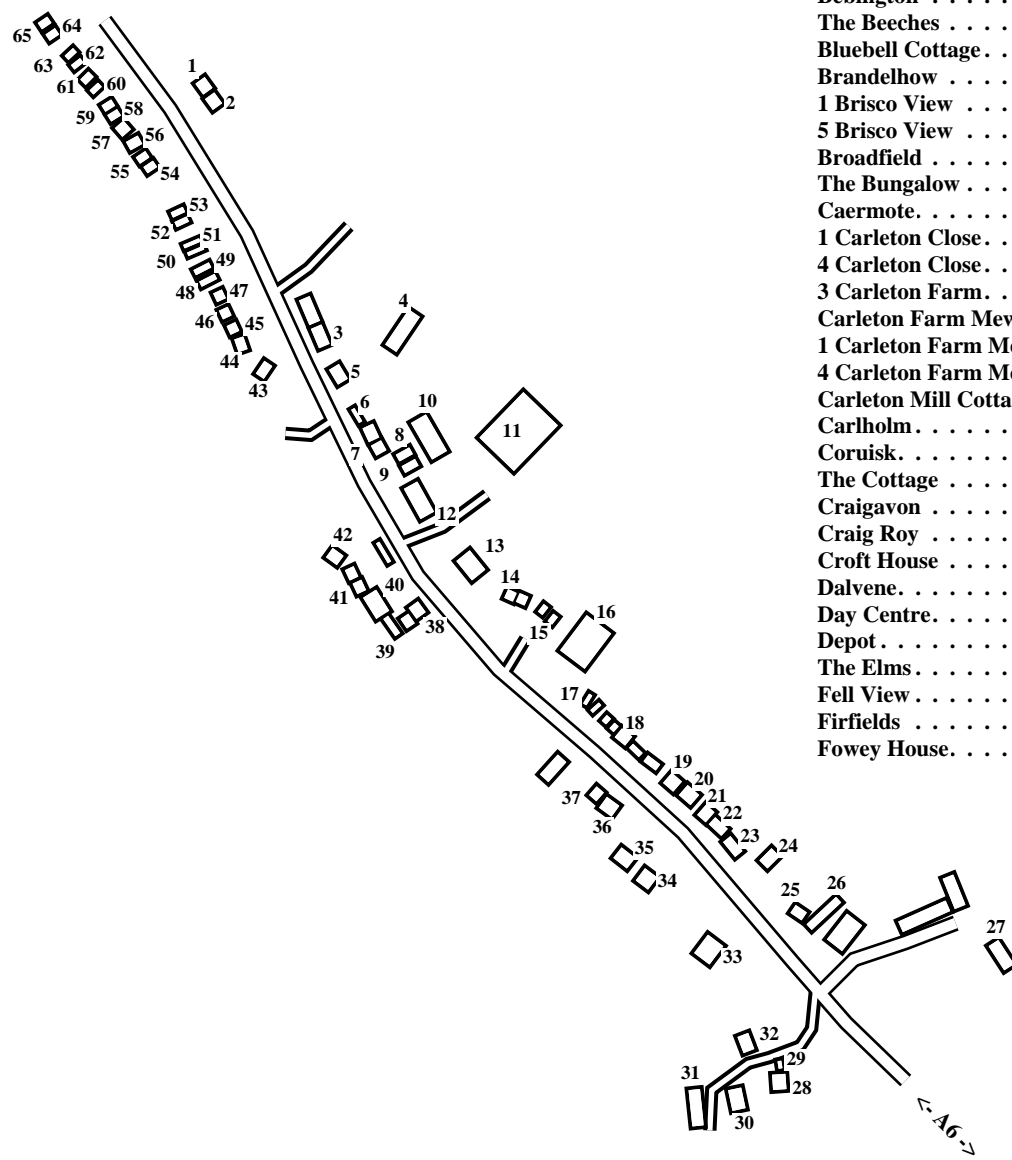

Carleton

Caution: This map has not yet been checked by residents.
There may be errors and omissions.

- 1 The Whins
- 2 Mill Holme
- 3 Bluebell Cottage
- 4 Terracotta Bungalow
- 5 Rose Cottage
- 6 1 Meadow View
- 7 3 Meadow View
- 8 1 St Christopher
- 9 2 St Christopher
- 10 Works
- 11 Depot
- 12 St Christopher
- 13 The Green Bank
- 14 1 Carleton Close
- 15 4 Carleton Close
- 16 Day Centre
- 17 1 Brisco View
- 18 5 Brisco View
- 19 Hill House
- 20 Croft House
- 21 1 Petteril Villas
- 22 2 Petteril Villas
- 23 The Elms
- 24 Yew Tree House
- 25 The Cottage
- 26 The Beeches
- 27 Park End
- 28 Orchard House
- 29 Orchard Lodge
- 30 Orchard View
- 31 Carleton Mill Cottage
- 32 The Orchards
- 33 Broadfield
- 34 Mount View
- 35 Gifford House
- 36 2 White Cottages
- 37 1 White Cottages
- 38 1 Carleton Farm Mews
- 39 3 Carleton Farm
- 40 Carleton Farm Mews
- 41 4 Carleton Farm Mews
- 42 Fell View
- 43 The Bungalow
- 44 Gleneagle
- 45 Dalvene
- 46 Kielder
- 47 Willows
- 48 Valdor
- 49 Aikbank
- 50 Coruisk
- 51 Fowey House
- 52 Arnside
- 53 Craig Roy
- 54 Kilncote
- 55 Firfields
- 56 Caermote
- 57 Kiln Hill
- 58 Westbury
- 59 Brandelhow
- 60 Bebington
- 61 Craigavon
- 62 Carlholm
- 63 Greenfield
- 64 Mount Royal
- 65 Glencoyne