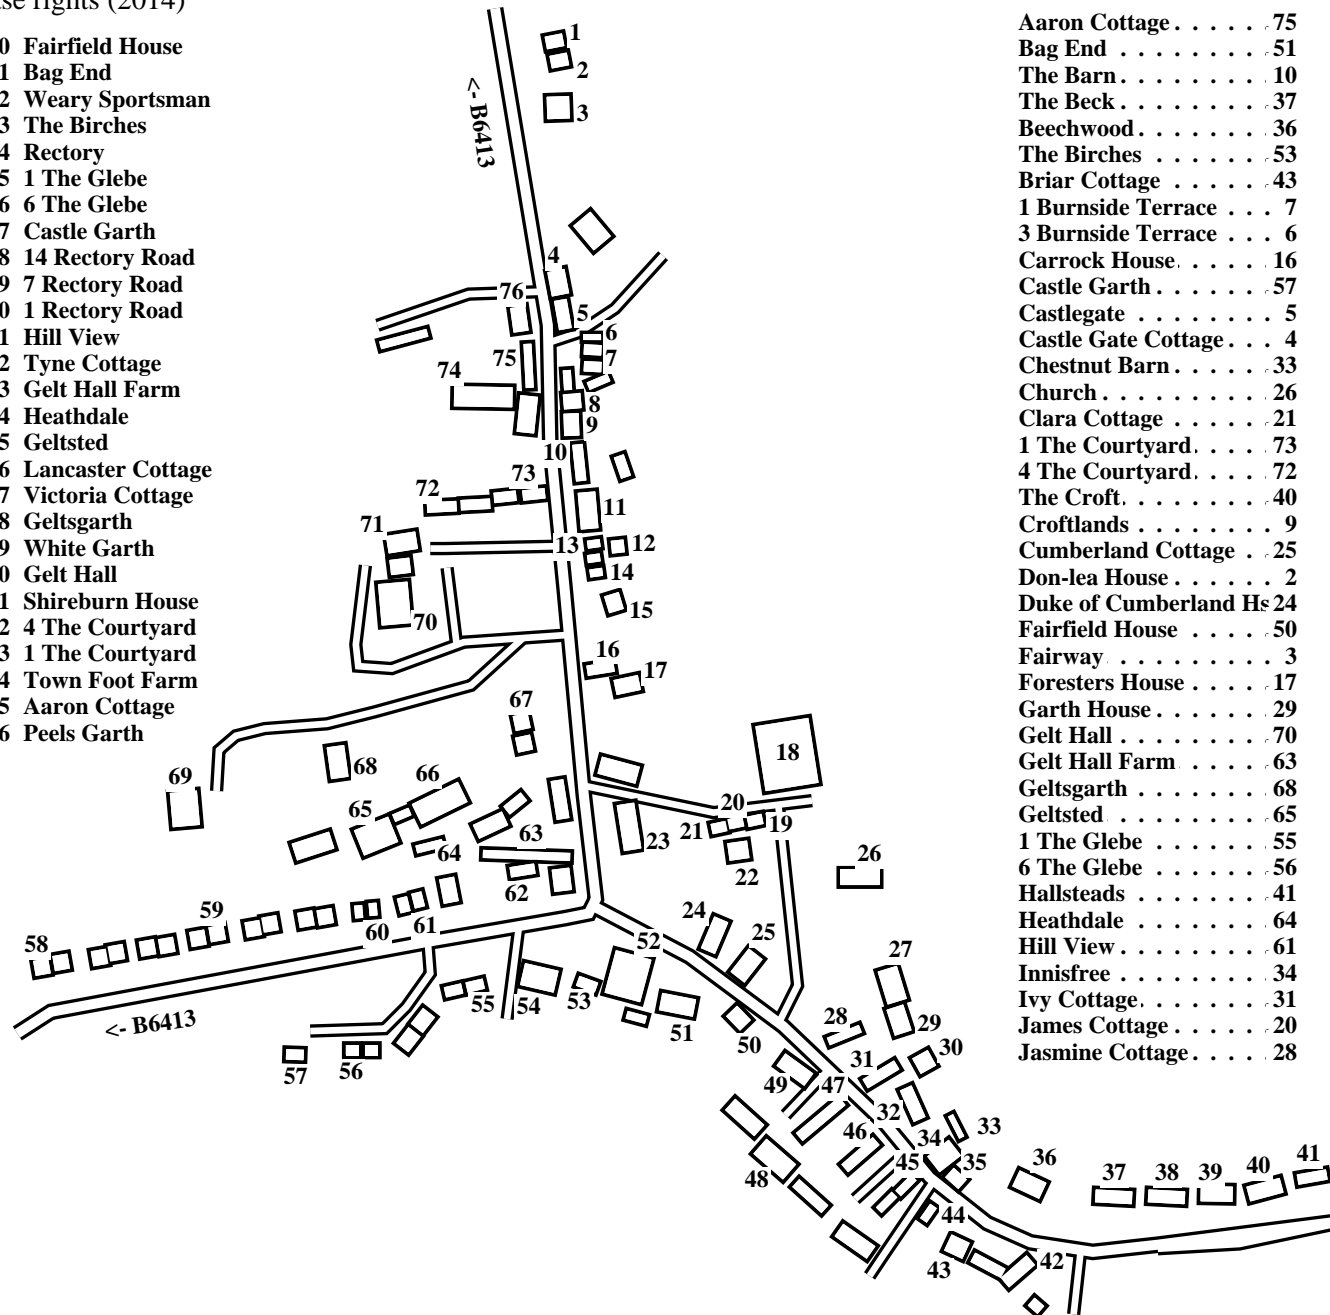

Castle Carrock

Caution: This map has not yet been checked by residents.
There may be errors and omissions.

- 1 Rowanburn
- 2 Don-lea House
- 3 Fairway
- 4 Castle Gate Cottage
- 5 Castlegate
- 6 3 Burnside Terrace
- 7 1 Burnside Terrace
- 8 Oaklands
- 9 Croftlands
- 10 The Barn
- 11 Stonehouse Farm
- 12 1 Meadow View
- 13 2 Meadow View
- 14 4 Meadow View
- 15 Stone House
- 16 Carrock House
- 17 Foresters House
- 18 School
- 19 Julia Cottage
- 20 James Cottage
- 21 Clara Cottage
- 22 The Watson Institute
- 23 Raysdale
- 24 Duke of Cumberland Hs
- 25 Cumberland Cottage
- 26 St Peter's Church
- 27 The Lawn
- 28 Jasmine Cottage
- 29 Garth House
- 30 West View
- 31 Ivy Cottage
- 32 Shepherds View
- 33 Chestnut Barn
- 34 Innisfree
- 35 Ralph Cottage
- 36 Beechwood
- 37 The Beck
- 38 Russets
- 39 Poachers Pocket
- 40 The Croft
- 41 Hallsteads
- 42 Virginia Cottage
- 43 Briar Cottage
- 44 Lonning Foot
- 45 1 Sids Field
- 46 5 Sids Field
- 47 6 Sids Field
- 48 7 Sids Field
- 49 9 Sids Field
- 50 Fairfield House
- 51 Bag End
- 52 Weary Sportsman
- 53 The Birches
- 54 Rectory
- 55 1 The Glebe
- 56 6 The Glebe
- 57 Castle Garth
- 58 14 Rectory Road
- 59 7 Rectory Road
- 60 1 Rectory Road
- 61 Hill View
- 62 Tyne Cottage
- 63 Gelt Hall Farm
- 64 Heathdale
- 65 Geltsted
- 66 Lancaster Cottage
- 67 Victoria Cottage
- 68 Geltsgarth
- 69 White Garth
- 70 Gelt Hall
- 71 Shireburn House
- 72 4 The Courtyard
- 73 1 The Courtyard
- 74 Town Foot Farm
- 75 Aaron Cottage
- 76 Peels Garth