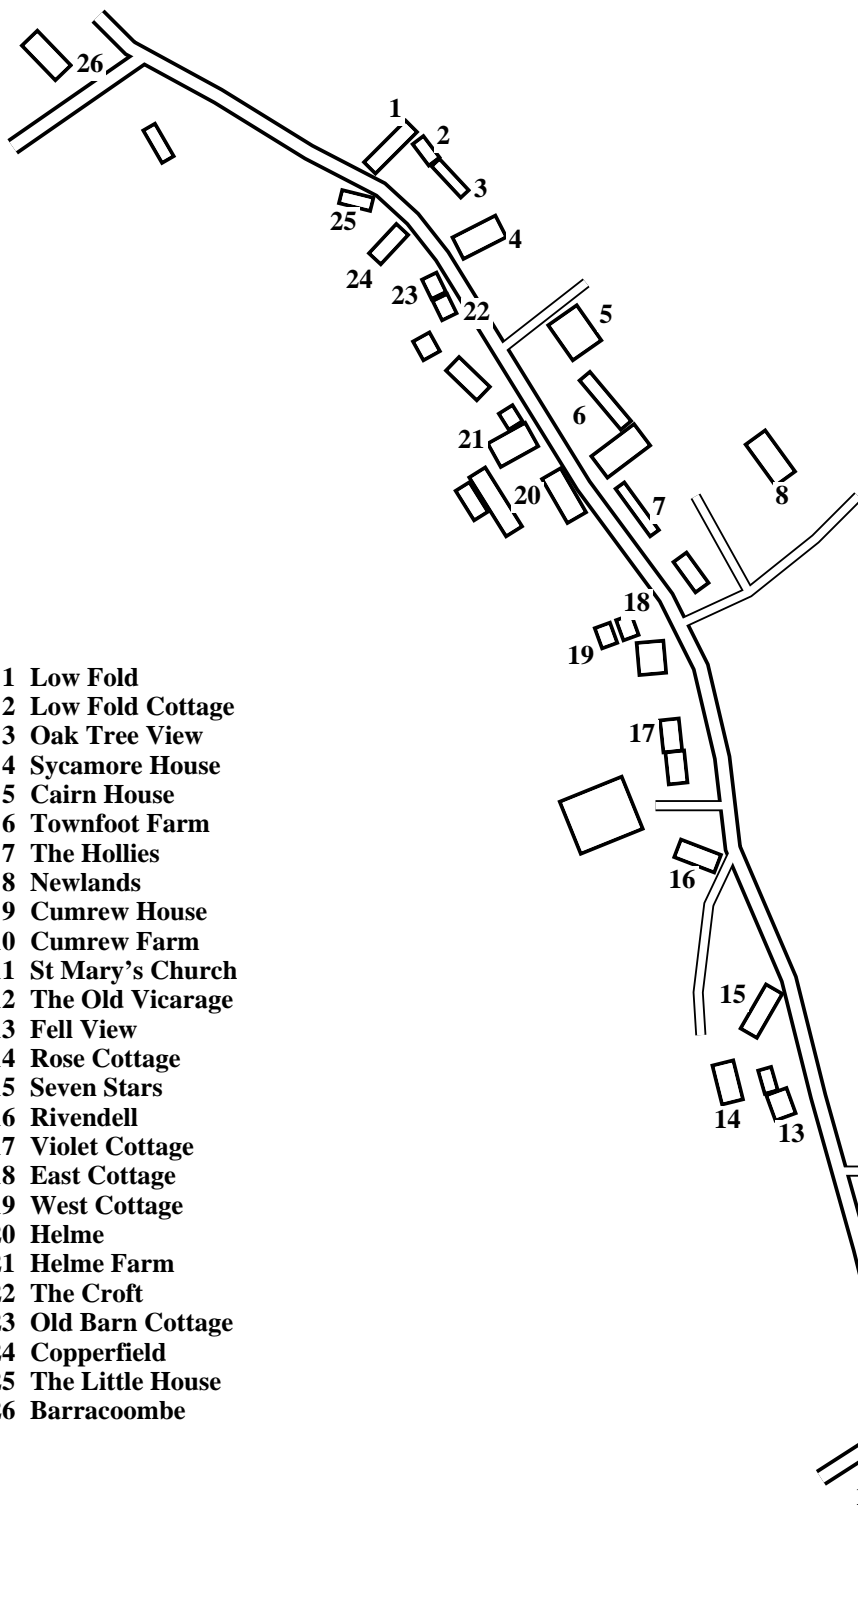

Cumrew

Caution: This map has not yet been checked by residents.
There may be errors and omissions.

Barracombe	26
Cairn House	5
Church	11
Copperfield	24
The Croft	22
Cumrew Farm	10
Cumrew House	9
East Cottage	18
Fell View	13
Helme	20
Helme Farm	21
The Hollies	7
The Little House	25
Low Fold	1
Low Fold Cottage	2
Newlands	8
Oak Tree View	3
Old Barn Cottage	23
The Old Vicarage	12
Rivendell	16
Rose Cottage	14
Seven Stars	15
St Mary's Church	11
Sycamore House	4
Townfoot Farm	6
Violet Cottage	17
West Cottage	19

- 1 Low Fold
- 2 Low Fold Cottage
- 3 Oak Tree View
- 4 Sycamore House
- 5 Cairn House
- 6 Townfoot Farm
- 7 The Hollies
- 8 Newlands
- 9 Cumrew House
- 10 Cumrew Farm
- 11 St Mary's Church
- 12 The Old Vicarage
- 13 Fell View
- 14 Rose Cottage
- 15 Seven Stars
- 16 Rivendell
- 17 Violet Cottage
- 18 East Cottage
- 19 West Cottage
- 20 Helme
- 21 Helme Farm
- 22 The Croft
- 23 Old Barn Cottage
- 24 Copperfield
- 25 The Little House
- 26 Barracombe