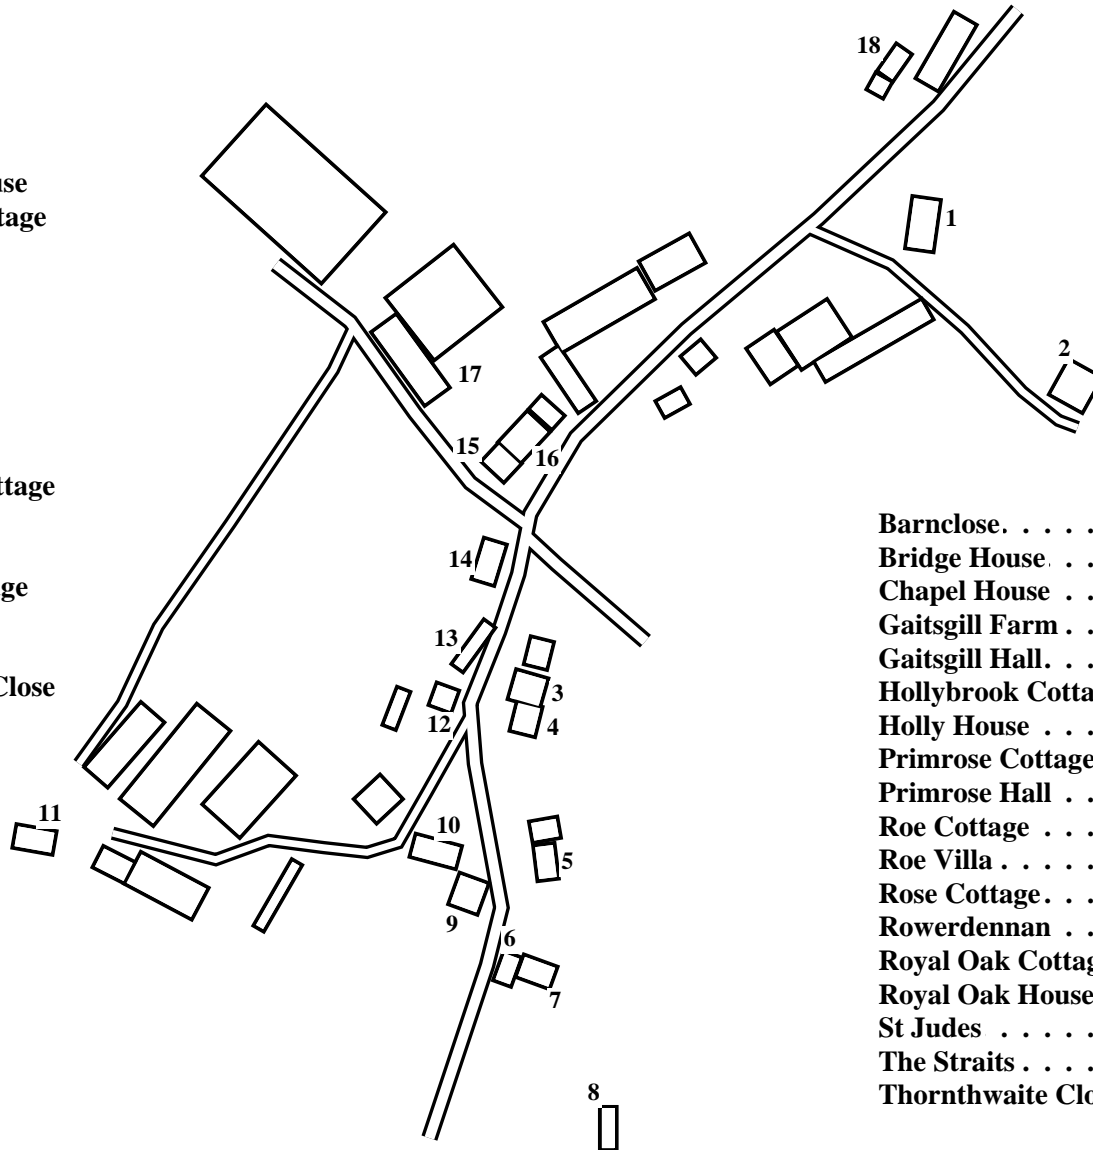

Gaitsgill

Caution: This map has not yet been checked by residents.
 There may be errors and omissions.

- 1 St Judes
- 2 Chapel House
- 3 Royal Oak House
- 4 Royal Oak Cottage
- 5 Rose Cottage
- 6 Roe Cottage
- 7 Roe Villa
- 8 The Straits
- 9 Holly House
- 10 Rowerdennan
- 11 Gaitsgill Farm
- 12 Hollybrook Cottage
- 13 Barnclose
- 14 Bridge House
- 15 Primrose Cottage
- 16 Primrose Hall
- 17 Gaitsgill Hall
- 18 Thornthwaite Close

- Barnclose 13
- Bridge House 14
- Chapel House 2
- Gaitsgill Farm 11
- Gaitsgill Hall 17
- Hollybrook Cottage . 12
- Holly House 9
- Primrose Cottage . . 15
- Primrose Hall 16
- Roe Cottage 6
- Roe Villa 7
- Rose Cottage 5
- Rowerdennan 10
- Royal Oak Cottage . . 4
- Royal Oak House . . . 3
- St Judes 1
- The Straits 8
- Thornthwaite Close . 18