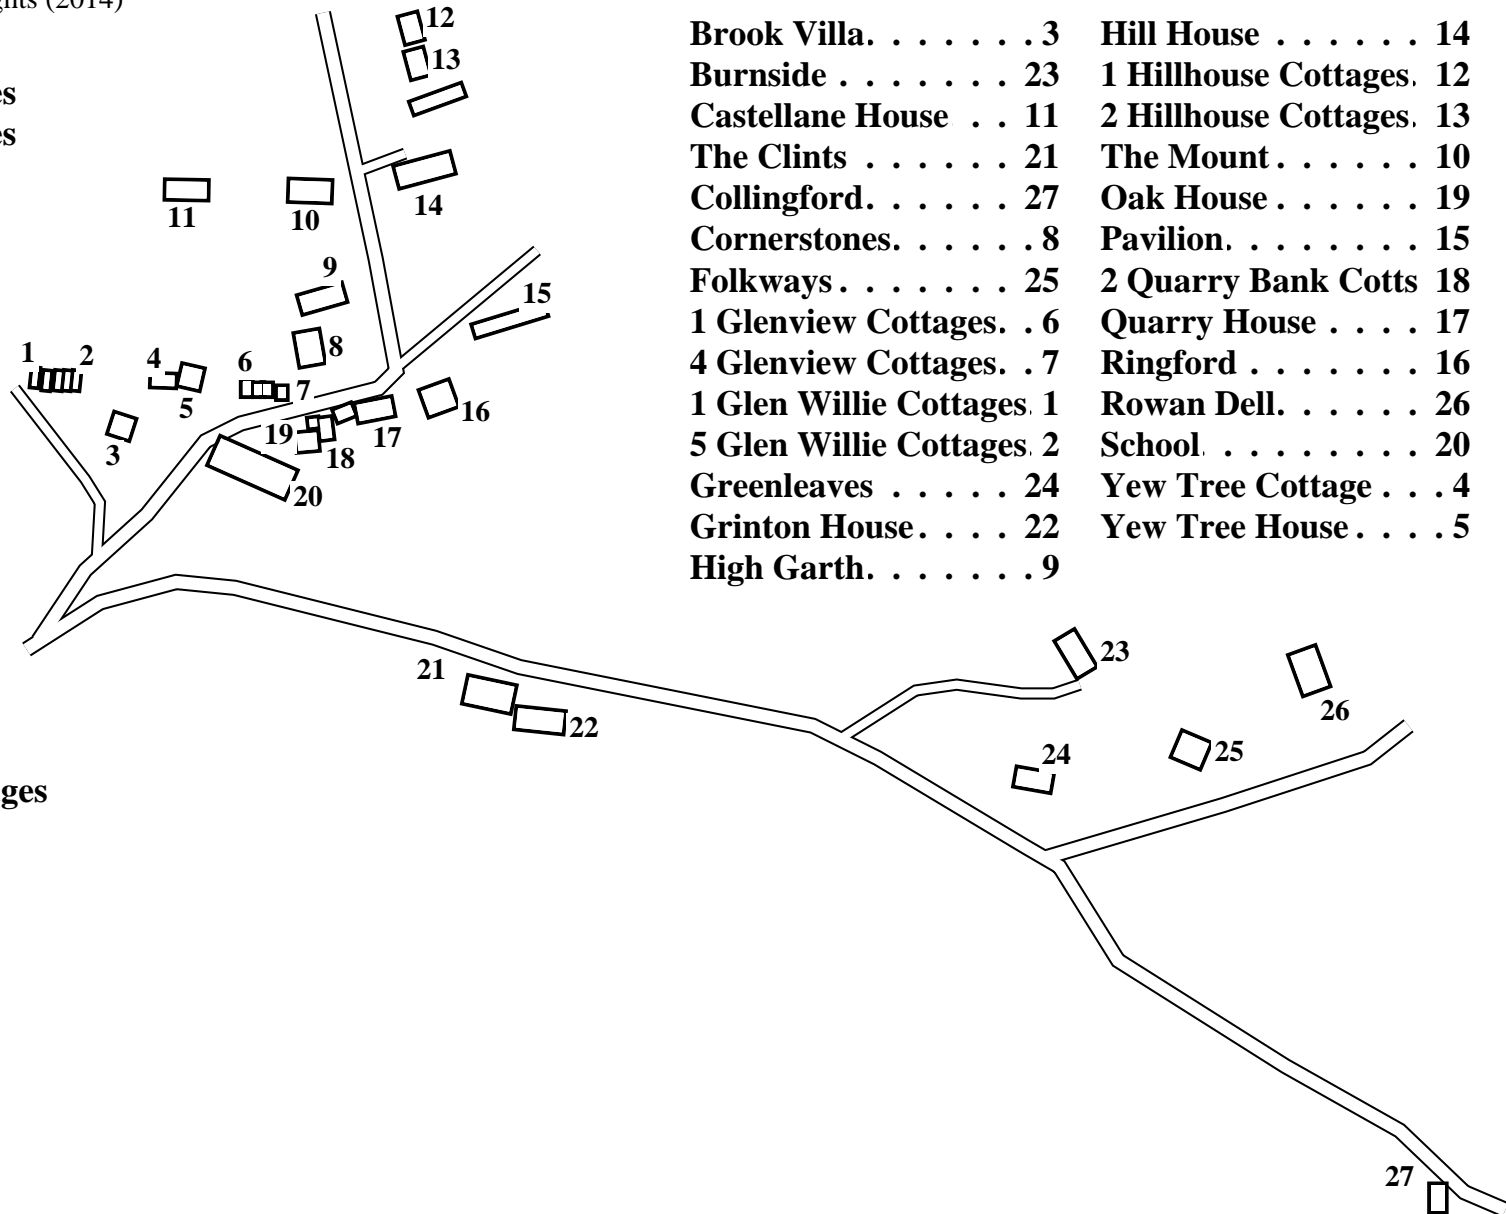

Great Corby (East)

Caution: This map has not yet been checked by residents.
 There may be errors and omissions.

- 1 1 Glen Willie Cottages
- 2 5 Glen Willie Cottages
- 3 Brook Villa
- 4 Yew Tree Cottage
- 5 Yew Tree House
- 6 1 Glenview Cottages
- 7 4 Glenview Cottages
- 8 Cornerstones
- 9 High Garth
- 10 The Mount
- 11 Castellane House
- 12 1 Hillhouse Cottages
- 13 2 Hillhouse Cottages
- 14 Hill House
- 15 Pavilion
- 16 Ringford
- 17 Quarry House
- 18 2 Quarry Bank Cottages
- 19 Oak House
- 20 School
- 21 The Clints
- 22 Grinton House
- 23 Burnside
- 24 Greenleaves
- 25 Folkways
- 26 Rowan Dell
- 27 Collingford

Brook Villa. 3	Hill House 14
Burnside 23	1 Hillhouse Cottages. 12
Castellane House . . 11	2 Hillhouse Cottages. 13
The Clints 21	The Mount 10
Collingford. 27	Oak House 19
Cornerstones. 8	Pavilion. 15
Folkways. 25	2 Quarry Bank Cotts 18
1 Glenview Cottages. .6	Quarry House 17
4 Glenview Cottages. .7	Ringford 16
1 Glen Willie Cottages. 1	Rowan Dell. 26
5 Glen Willie Cottages. 2	School. 20
Greenleaves 24	Yew Tree Cottage . . . 4
Grinton House. . . . 22	Yew Tree House 5
High Garth. 9	