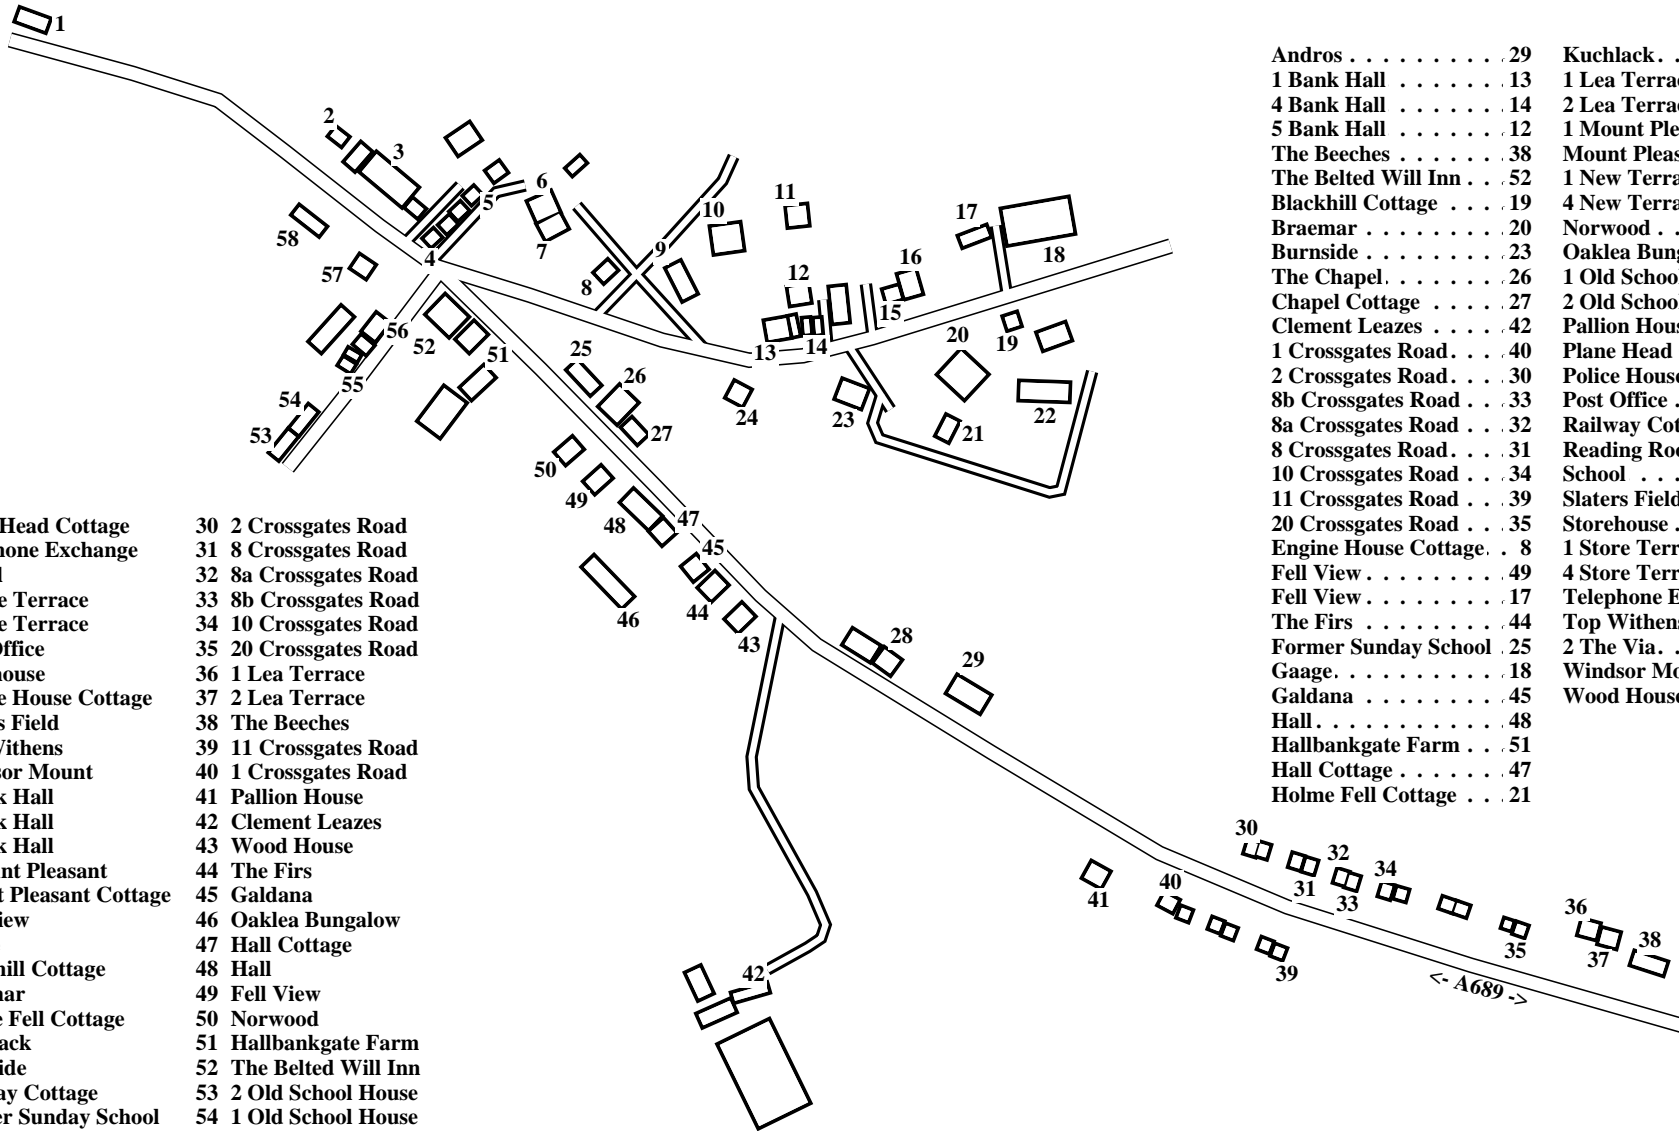

Hallbankgate

Caution: This map has not yet been checked by residents.
There may be errors and omissions.

- 1 Plane Head Cottage
- 2 Telephone Exchange
- 3 School
- 4 1 Store Terrace
- 5 4 Store Terrace
- 6 Post Office
- 7 Storehouse
- 8 Engine House Cottage
- 9 Slaters Field
- 10 Top Withens
- 11 Windsor Mount
- 12 5 Bank Hall
- 13 1 Bank Hall
- 14 4 Bank Hall
- 15 1 Mount Pleasant
- 16 Mount Pleasant Cottage
- 17 Fell View
- 18 Gaage
- 19 Blackhill Cottage
- 20 Braemar
- 21 Holme Fell Cottage
- 22 Kuchlack
- 23 Burnside
- 24 Railway Cottage
- 25 Former Sunday School
- 26 The Chapel
- 27 Chapel Cottage
- 28 2 The Via
- 29 Andros
- 30 2 Crossgates Road
- 31 8 Crossgates Road
- 32 8a Crossgates Road
- 33 8b Crossgates Road
- 34 10 Crossgates Road
- 35 20 Crossgates Road
- 36 1 Lea Terrace
- 37 2 Lea Terrace
- 38 The Beeches
- 39 11 Crossgates Road
- 40 1 Crossgates Road
- 41 Pallion House
- 42 Clement Leazes
- 43 Wood House
- 44 The Firs
- 45 Galdana
- 46 Oaklea Bungalow
- 47 Hall Cottage
- 48 Hall
- 49 Fell View
- 50 Norwood
- 51 Hallbankgate Farm
- 52 The Belted Will Inn
- 53 2 Old School House
- 54 1 Old School House
- 55 4 New Terrace
- 56 1 New Terrace
- 57 Police House
- 58 Reading Room House