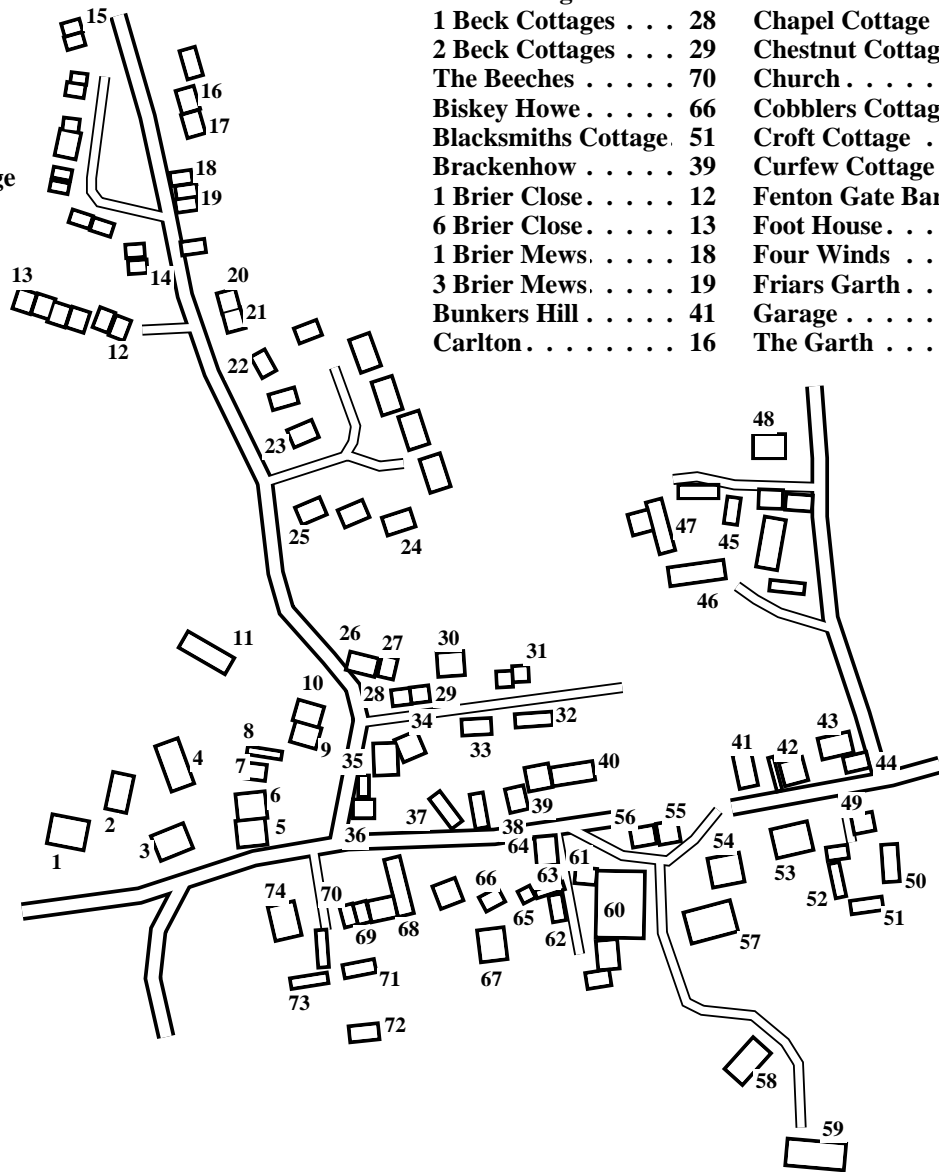

Hayton (West)

Caution: This map has not yet been checked by residents.
There may be errors and omissions.

- 1 Garth End
- 2 Stone Garth
- 3 Garth Ghyll
- 4 Garth House
- 5 2 Westgarth
- 6 1 Westgarth
- 7 Garth Barn
- 8 Littlegarth
- 9 Little Garth Barn
- 10 Westgarth Cottage
- 11 Rosegarth
- 12 1 Brier Close
- 13 6 Brier Close
- 14 1 Acre Close
- 15 12 Acre Close
- 16 Carlton
- 17 Four Winds
- 18 1 Brier Mews
- 19 3 Brier Mews
- 20 1 Swedish Houses
- 21 2 Swedish Houses
- 22 Lynden Lea
- 23 1 Castle View
- 24 Cobblers Cottage
- 25 10 Castle View
- 26 Meadow View
- 27 Curfew Cottage
- 28 1 Beck Cottages
- 29 2 Beck Cottages
- 30 Castle Bank
- 31 White Cottage
- 32 Beck Cottage
- 33 The Pottery
- 34 Stoneybeck
- 35 Garage
- 36 Foot House
- 37 The Garth
- 38 Hempgarth
- 39 Brackenhov
- 40 Kinrara
- 41 Bunkers Hill
- 42 Sunny Cottage
- 43 Jesmond Cottage
- 44 Rose Cottage
- 45 Nook Farm
- 46 Castle Hill
- 47 The Gin Case
- 48 Nook Cottage
- 49 Chestnut Cottage
- 50 Near Croft
- 51 Blacksmiths Cottage
- 52 Noble Garth
- 53 Friars Garth
- 54 Norman House
- 55 The Island
- 56 School Hill
- 57 Parish Church
- 58 Vicarage
- 59 The Old Vicarage
- 60 Primary School
- 61 The Sheiling
- 62 Croft Cottage
- 63 Chapel Cottage
- 64 The Stone Inn
- 65 Old Chapal
- 66 Biskey Howe
- 67 Townfoot Farm
- 68 Town Foot Barn
- 69 Well Field
- 70 The Beeches
- 71 Ashleigh
- 72 Westering
- 73 Fenton Gate Barn
- 74 Townfoot House