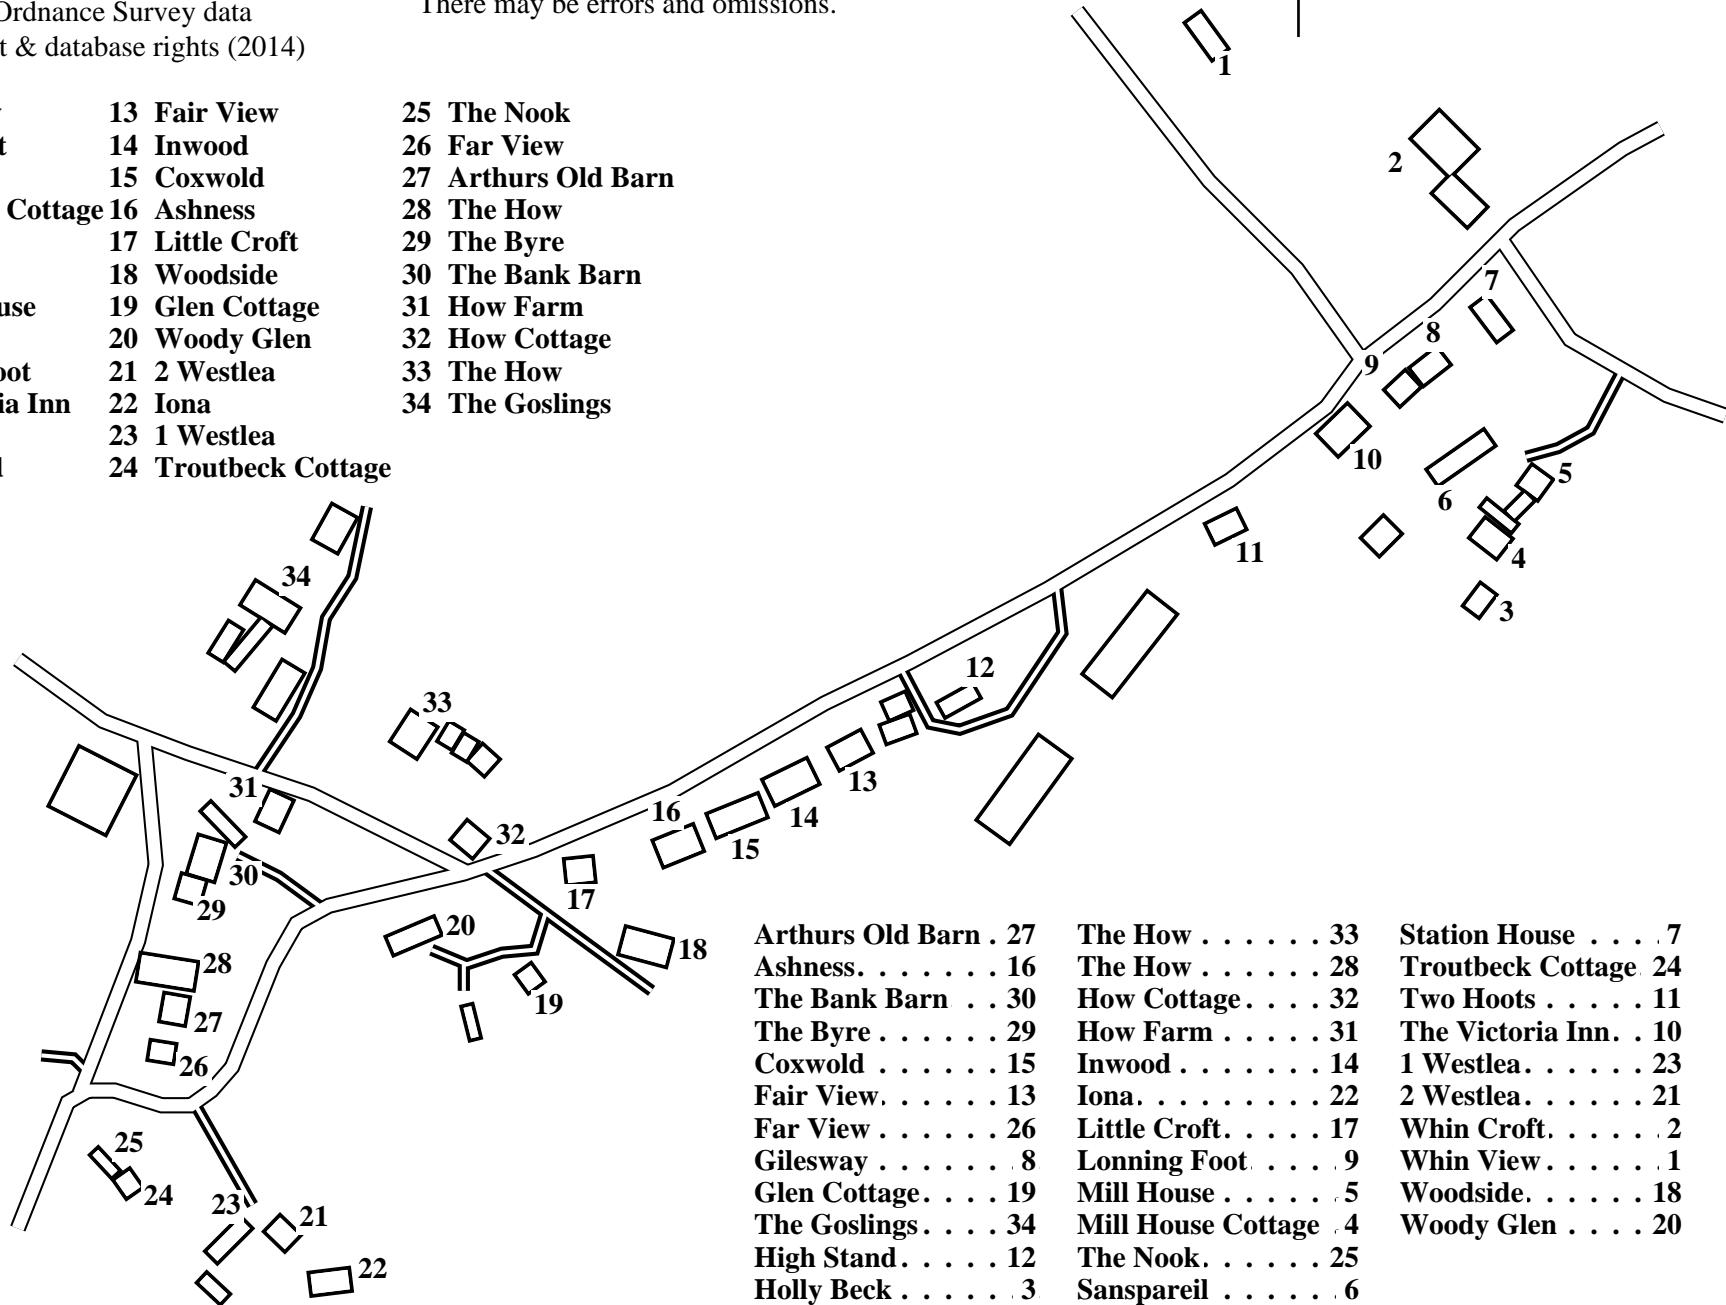

How

Caution: This map has not yet been checked by residents.
There may be errors and omissions.

- 1 Whin View
- 2 Whin Croft
- 3 Holly Beck
- 4 Mill House Cottage
- 5 Mill House
- 6 Sanspareil
- 7 Station House
- 8 Gilesway
- 9 Lonning Foot
- 10 The Victoria Inn
- 11 Two Hoots
- 12 High Stand
- 13 Fair View
- 14 Inwood
- 15 Coxwold
- 16 Ashness
- 17 Little Croft
- 18 Woodside
- 19 Glen Cottage
- 20 Woody Glen
- 21 2 Westlea
- 22 Iona
- 23 1 Westlea
- 24 Troutbeck Cottage

- 25 The Nook
- 26 Far View
- 27 Arthurs Old Barn
- 28 The How
- 29 The Byre
- 30 The Bank Barn
- 31 How Farm
- 32 How Cottage
- 33 The How
- 34 The Goslings

Arthurs Old Barn 27	The How 33	Station House 7
Ashness. 16	The How 28	Troutbeck Cottage 24
The Bank Barn . . . 30	How Cottage. . . . 32	Two Hoots 11
The Byre 29	How Farm 31	The Victoria Inn. . 10
Coxwold 15	Inwood 14	1 Westlea. 23
Fair View. 13	Iona. 22	2 Westlea. 21
Far View 26	Little Croft. 17	Whin Croft. 2
Gilesway 8	Lonning Foot 9	Whin View. 1
Glen Cottage. . . . 19	Mill House 5	Woodside. 18
The Goslings. . . . 34	Mill House Cottage .4	Woody Glen 20
High Stand. 12	The Nook. 25	
Holly Beck 3	Sanspareil 6	