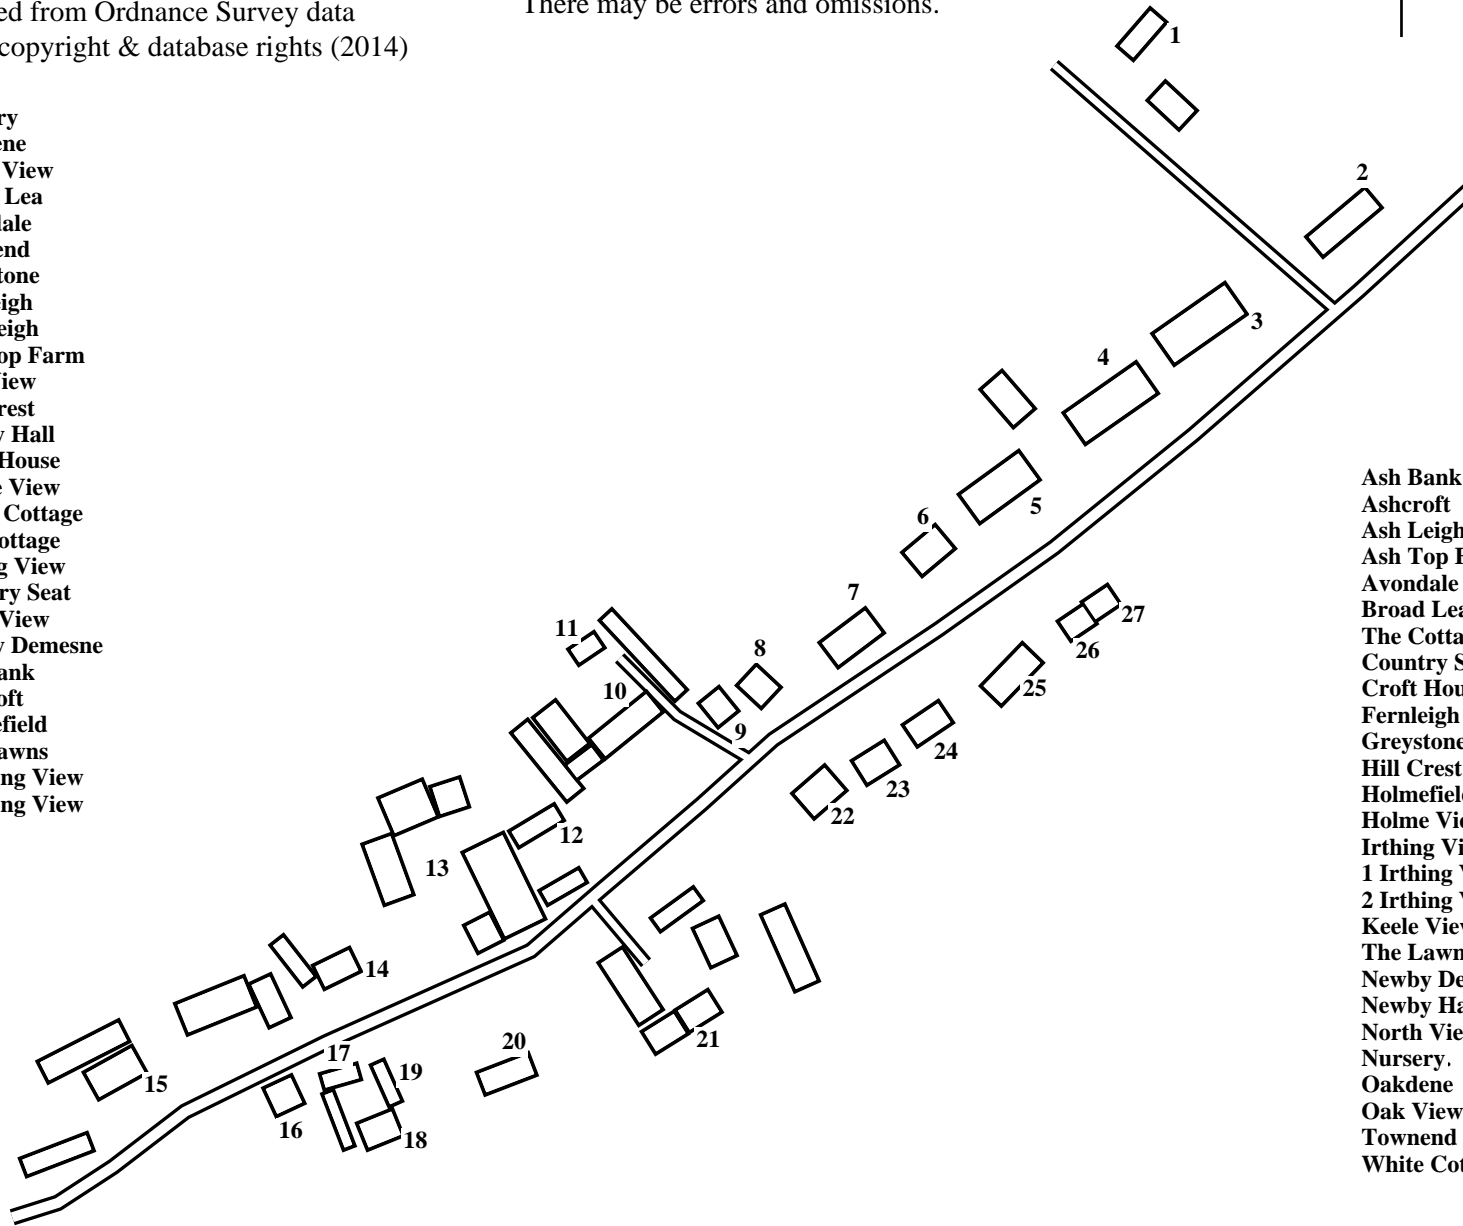

# Newby East

Caution: This map has not yet been checked by residents.  
There may be errors and omissions.

- 1 Nursery
- 2 Oakdene
- 3 North View
- 4 Broad Lea
- 5 Avondale
- 6 Townend
- 7 Greystone
- 8 Fernleigh
- 9 Ash Leigh
- 10 Ash Top Farm
- 11 Oak View
- 12 Hill Crest
- 13 Newby Hall
- 14 Croft House
- 15 Holme View
- 16 White Cottage
- 17 The Cottage
- 18 Irthing View
- 19 Country Seat
- 20 Keele View
- 21 Newby Demesne
- 22 Ash Bank
- 23 Ashcroft
- 24 Holmefield
- 25 The Lawns
- 26 1 Irthing View
- 27 2 Irthing View

- Ash Bank . . . . . 22
- Ashcroft . . . . . 23
- Ash Leigh . . . . . 9
- Ash Top Farm . . . 10
- Avondale . . . . . 5
- Broad Lea . . . . . 4
- The Cottage . . . . 17
- Country Seat. . . . 19
- Croft House . . . . 14
- Fernleigh . . . . . 8
- Greystone . . . . . 7
- Hill Crest. . . . . 12
- Holmefield . . . . . 24
- Holme View . . . . . 15
- Irthing View . . . . 18
- 1 Irthing View . . . 26
- 2 Irthing View . . . 27
- Keele View . . . . . 20
- The Lawns . . . . . 25
- Newby Demesne . . 21
- Newby Hall. . . . . 13
- North View. . . . . 3
- Nursery. . . . . 1
- Oakdene . . . . . 2
- Oak View. . . . . 11
- Townend . . . . . 6
- White Cottage . . . 16