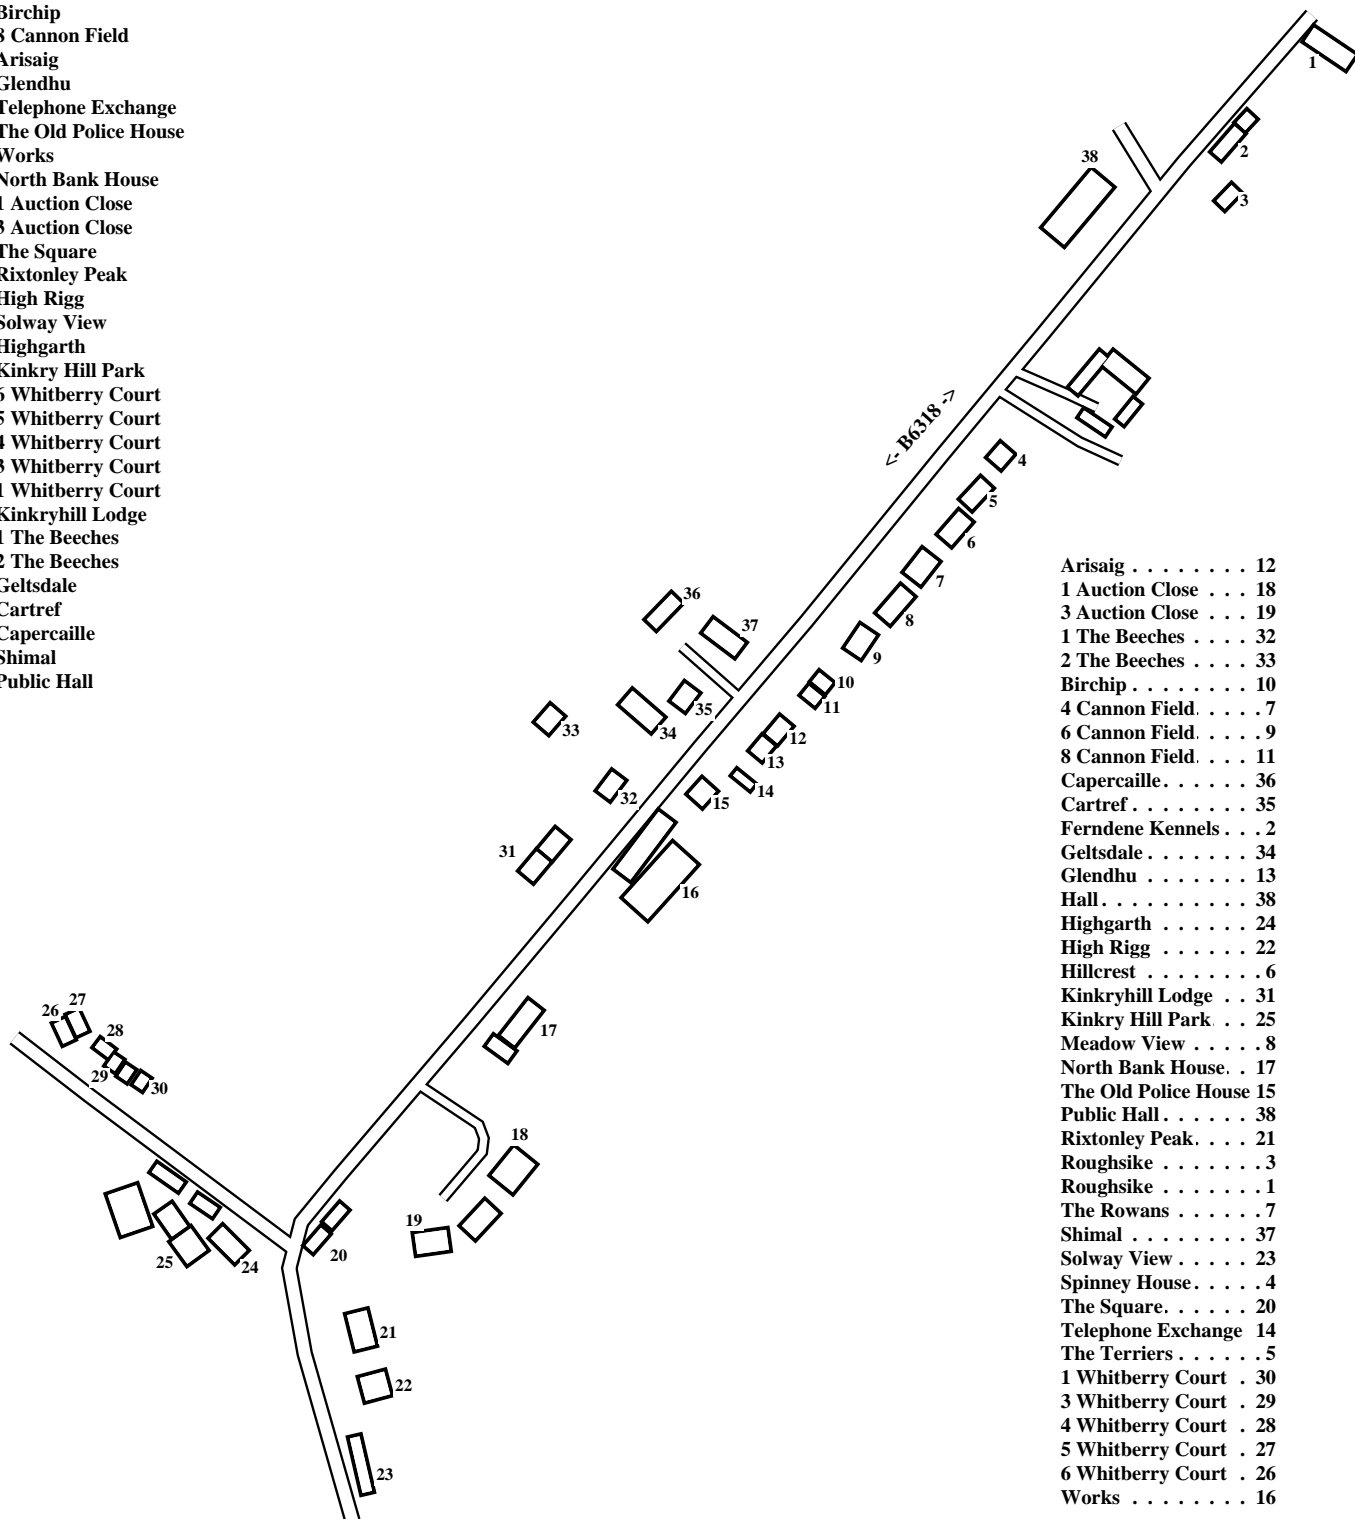

Roadhead

Caution: This map has not yet been checked by residents.
There may be errors and omissions.

- 1 Roughsike
- 2 Ferndene Kennels
- 3 Roughsike
- 4 Spinney House
- 5 The Terriers
- 6 Hillcrest
- 7 4 Cannon Field
- 8 Meadow View
- 9 6 Cannon Field
- 10 Birchip
- 11 8 Cannon Field
- 12 Arisaig
- 13 Glendhu
- 14 Telephone Exchange
- 15 The Old Police House
- 16 Works
- 17 North Bank House
- 18 1 Auction Close
- 19 3 Auction Close
- 20 The Square
- 21 Rixtonley Peak
- 22 High Rigg
- 23 Solway View
- 24 Highgarth
- 25 Kinkry Hill Park
- 26 6 Whitberry Court
- 27 5 Whitberry Court
- 28 4 Whitberry Court
- 29 3 Whitberry Court
- 30 1 Whitberry Court
- 31 Kinkryhill Lodge
- 32 1 The Beeches
- 33 2 The Beeches
- 34 Geltsdale
- 35 Cartref
- 36 Capercaille
- 37 Shimal
- 38 Public Hall

- Arisaig 12
- 1 Auction Close . . . 18
- 3 Auction Close . . . 19
- 1 The Beeches 32
- 2 The Beeches 33
- Birchip 10
- 4 Cannon Field. 7
- 6 Cannon Field. 9
- 8 Cannon Field. . . . 11
- Capercaille. 36
- Cartref 35
- Ferndene Kennels . . . 2
- Geltsdale 34
- Glendhu 13
- Hall 38
- Highgarth 24
- High Rigg 22
- Hillcrest 6
- Kinkryhill Lodge . . . 31
- Kinkry Hill Park . . . 25
- Meadow View 8
- North Bank House. . . 17
- The Old Police House 15
- Public Hall 38
- Rixtonley Peak. . . . 21
- Roughsike 3
- Roughsike 1
- The Rowans 7
- Shimal 37
- Solway View 23
- Spinney House. 4
- The Square. 20
- Telephone Exchange 14
- The Terriers 5
- 1 Whitberry Court . . 30
- 3 Whitberry Court . . 29
- 4 Whitberry Court . . 28
- 5 Whitberry Court . . 27
- 6 Whitberry Court . . 26
- Works 16