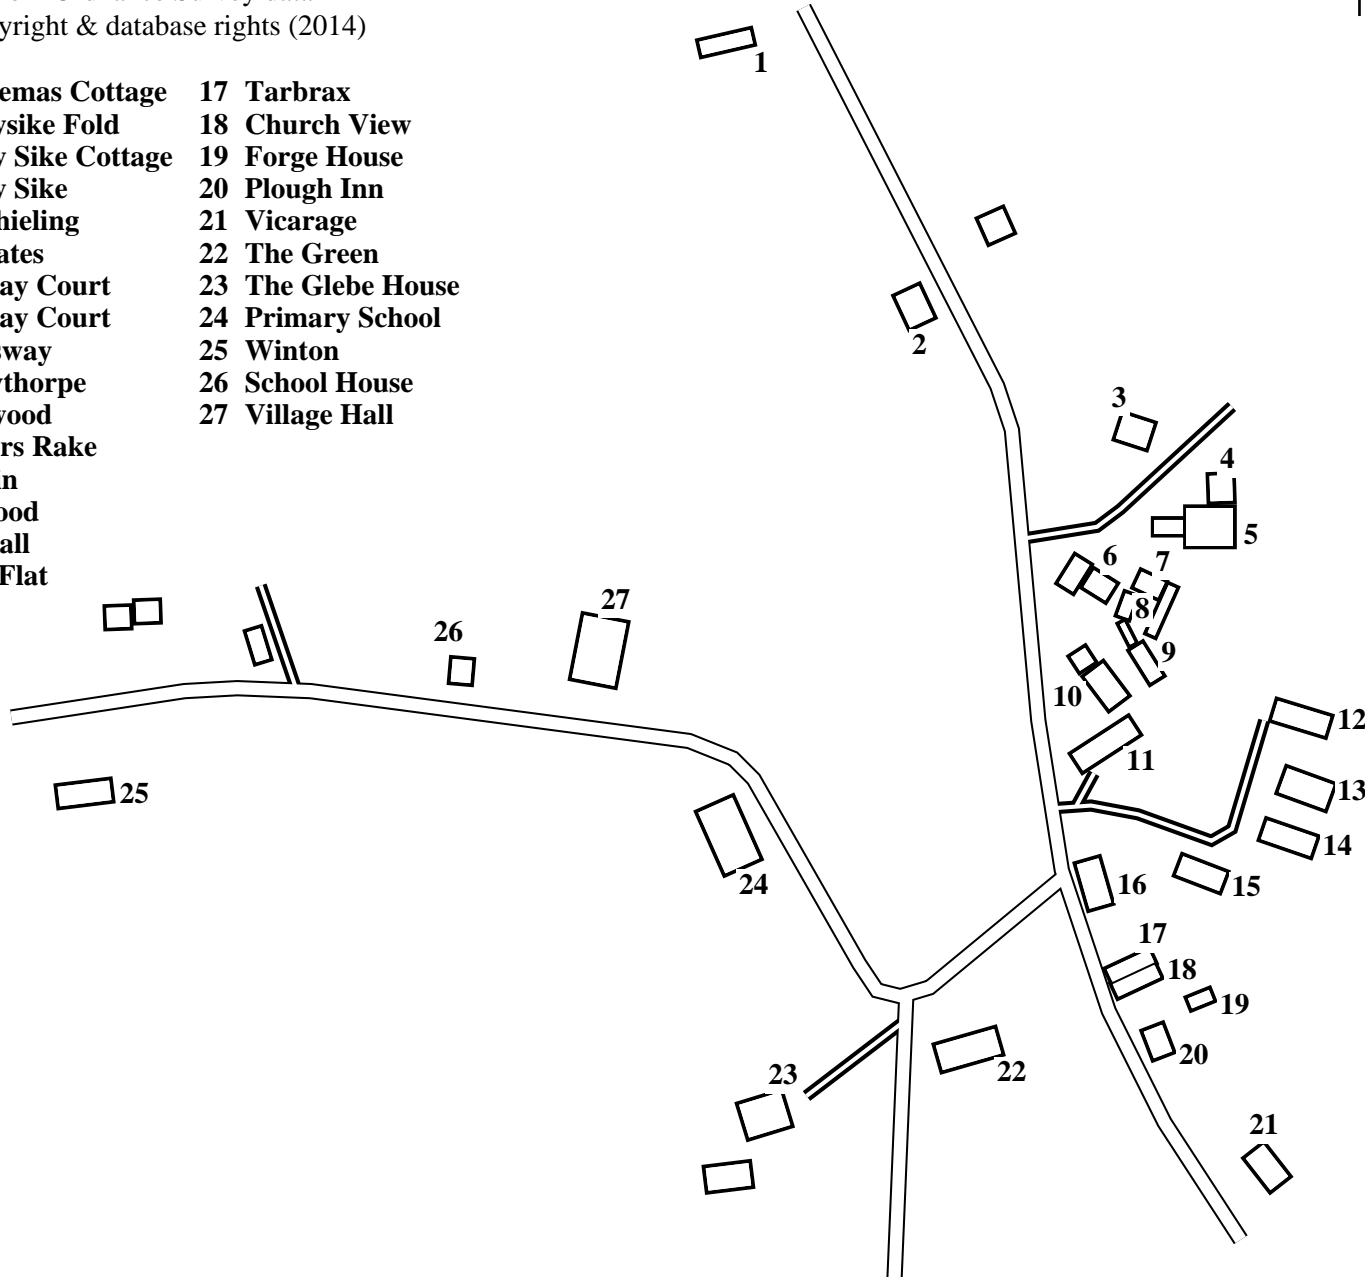

# Wreay

Caution: This map has not yet been checked by residents.  
There may be errors and omissions.

- 1 Candlemas Cottage
- 2 Wreaysike Fold
- 3 Wreay Sike Cottage
- 4 Wreay Sike
- 5 The Shieling
- 6 Waygates
- 7 2 Wreay Court
- 8 1 Wreay Court
- 9 Littleway
- 10 Merrythorpe
- 11 Inglewood
- 12 Badgers Rake
- 13 Croglin
- 14 Lynwood
- 15 Fox Hall
- 16 Holly Flat
- 17 Tarbrax
- 18 Church View
- 19 Forge House
- 20 Plough Inn
- 21 Vicarage
- 22 The Green
- 23 The Glebe House
- 24 Primary School
- 25 Winton
- 26 School House
- 27 Village Hall

- Badgers Rake . . . 12
- Candlemas Cottage . 1
- Church View. . . . 18
- Croglin . . . . . 13
- Forge House . . . . 19
- Fox Hall . . . . . 15
- The Glebe House . 23
- The Green . . . . . 22
- Holly Flat . . . . . 16
- Inglewood . . . . . 11
- Littleway . . . . . 9
- Lynwood . . . . . 14
- Merrythorpe. . . . 10
- Plough Inn . . . . . 20
- Primary School . . 24
- School . . . . . 24
- School House. . . . 26
- The Shieling . . . . 5
- Tarbrax . . . . . 17
- Vicarage . . . . . 21
- Village Hall . . . . 27
- Waygates. . . . . 6
- Winton . . . . . 25
- 1 Wreay Court. . . . 8
- 2 Wreay Court. . . . 7
- Wreay Sike. . . . . 4
- Wreay Sike Cottage. 3
- Wreaysike Fold . . . 2