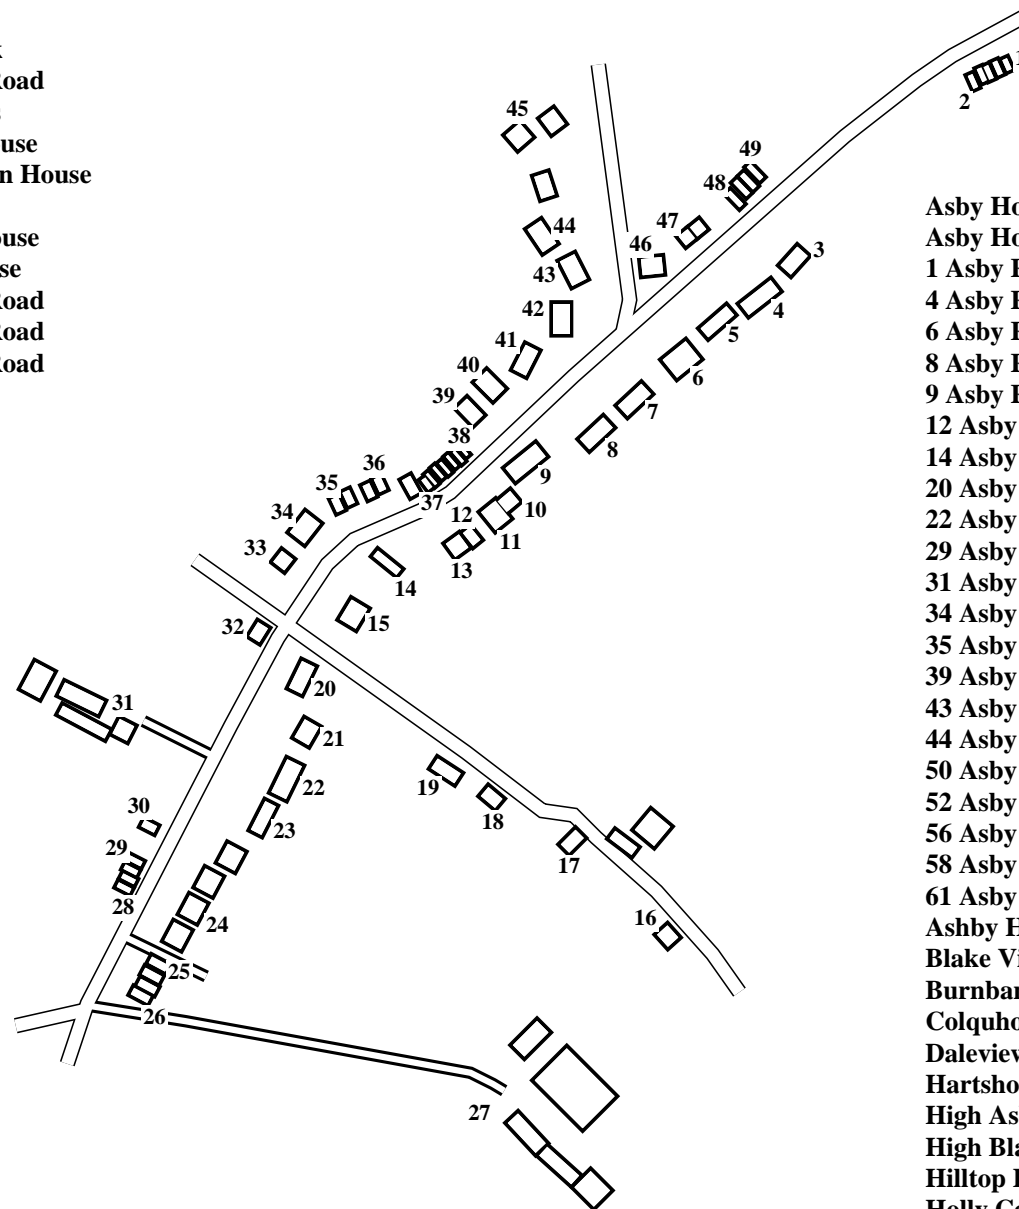

# Asby

Caution: This map has not yet been checked by residents.  
There may be errors and omissions.

- 1 35 Asby Road
- 2 39 Asby Road
- 3 Thornbank
- 4 Scallow House
- 5 Daleview
- 6 Woodland Fell
- 7 Hilltop House
- 8 High Blakefell Lodge
- 9 Smithy House
- 10 Rondaval
- 11 Pennystone
- 12 43 Asby Road
- 13 44 Asby Road
- 14 Ashby Hall
- 15 Winterbourne
- 16 Asby House
- 17 Holly Cottage
- 18 Spring Bank
- 19 Orchard House
- 20 Treetops
- 21 50 Asby Road
- 22 Blake View
- 23 52 Asby Road
- 24 56 Asby Road
- 25 58 Asby Road
- 26 61 Asby Road
- 27 High Asby
- 28 1 Asby Road
- 29 4 Asby Road
- 30 6 Asby Road
- 31 Mountain View
- 32 8 Asby Road
- 33 Hartsholme
- 34 Windyridge
- 35 9 Asby Road
- 36 12 Asby Road
- 37 14 Asby Road
- 38 20 Asby Road
- 39 Burnbank
- 40 22 Asby Road
- 41 Westlakes
- 42 Millen House
- 43 Colquhoun House
- 44 Pefkos
- 45 Rough House
- 46 Asby House
- 47 29 Asby Road
- 48 31 Asby Road
- 49 34 Asby Road