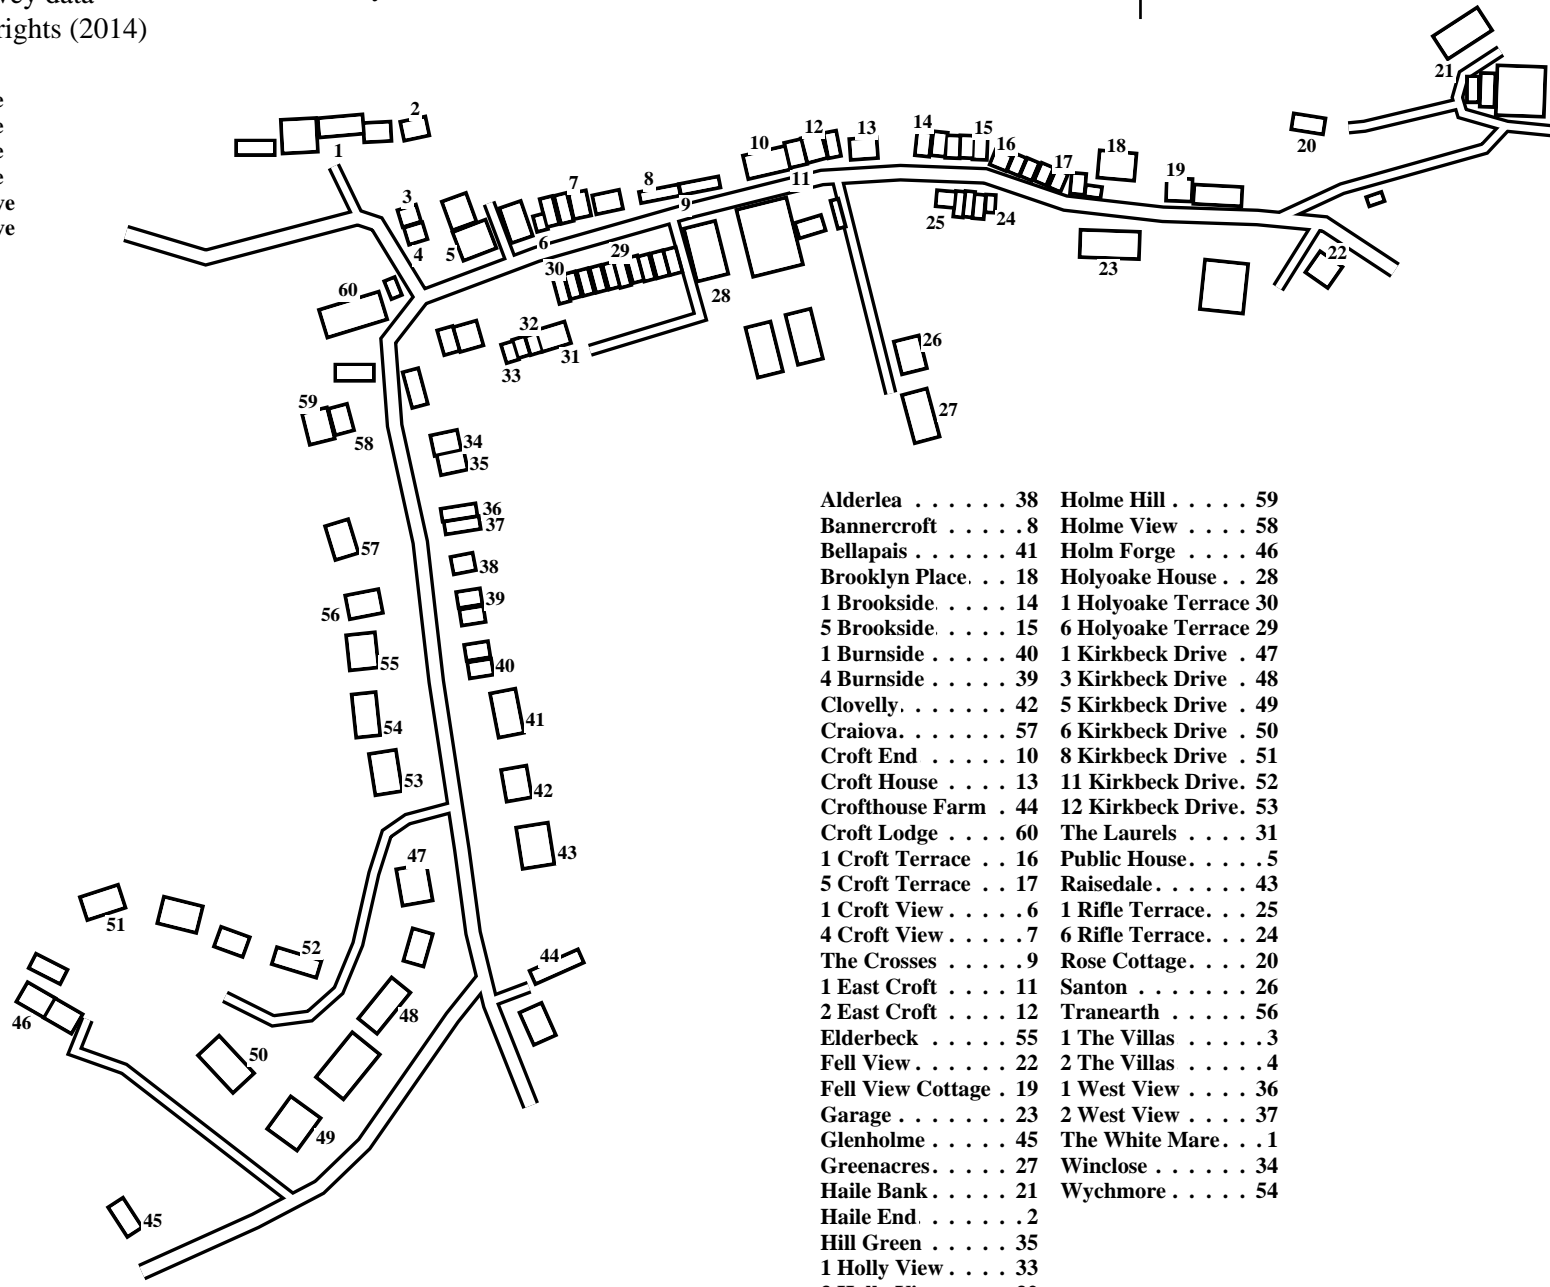

Beckermat (South)

Caution: This map has not yet been checked by residents.
There may be errors and omissions.

- 1 The White Mare
- 2 Haile End
- 3 1 The Villas
- 4 2 The Villas
- 5 Public House
- 6 1 Croft View
- 7 4 Croft View
- 8 Bannercroft
- 9 The Crosses
- 10 Croft End
- 11 1 East Croft
- 12 2 East Croft
- 13 Croft House
- 14 1 Brookside
- 15 5 Brookside
- 16 1 Croft Terrace
- 17 5 Croft Terrace
- 18 Brooklyn Place
- 19 Fell View Cottage
- 20 Rose Cottage
- 21 Haile Bank
- 22 Fell View
- 23 Garage
- 24 6 Rifle Terrace
- 25 1 Rifle Terrace
- 26 Santon
- 27 Greenacres
- 28 Holyoake House
- 29 6 Holyoake Terrace
- 30 1 Holyoake Terrace
- 31 The Laurels
- 32 3 Holly View
- 33 1 Holly View
- 34 Winclose
- 35 Hill Green
- 36 1 West View
- 37 2 West View
- 38 Alderlea
- 39 4 Burnside
- 40 1 Burnside
- 41 Bellapais
- 42 Clovelly
- 43 Raisedale
- 44 Crofthouse Farm
- 45 Glenholme
- 46 Holm Forge
- 47 1 Kirkbeck Drive
- 48 3 Kirkbeck Drive
- 49 5 Kirkbeck Drive
- 50 6 Kirkbeck Drive
- 51 8 Kirkbeck Drive
- 52 11 Kirkbeck Drive
- 53 12 Kirkbeck Drive
- 54 Wychmore
- 55 Elderbeck
- 56 Tranearth
- 57 Craiova
- 58 Holme View
- 59 Holme Hill
- 60 Croft Lodge