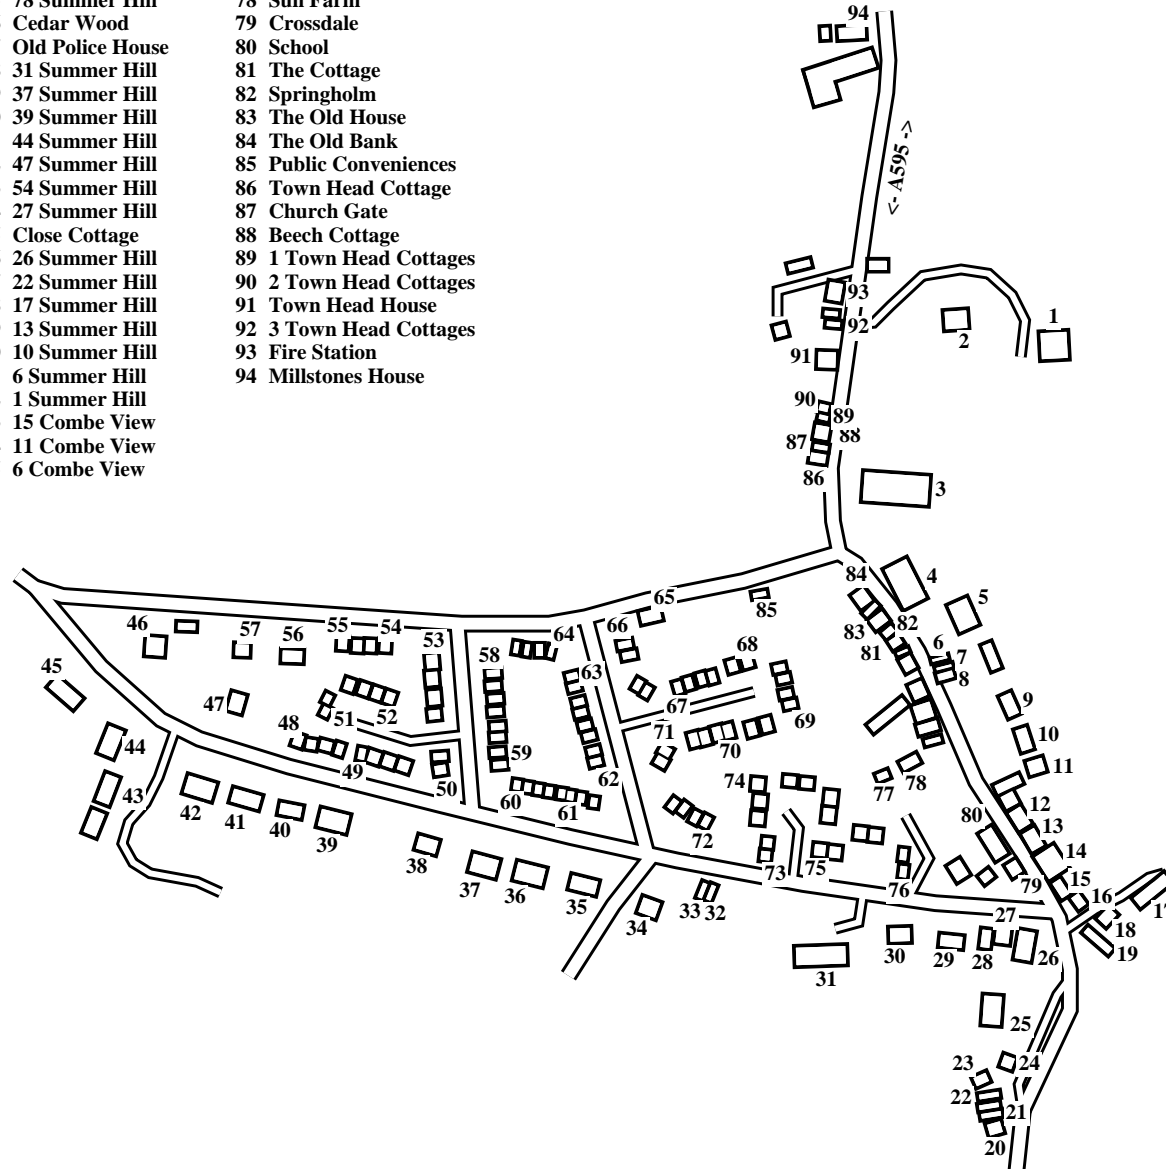

Bootle

Caution: This map has not yet been checked by residents.
There may be errors and omissions.

- 1 Old Rectory
- 2 The Rectory
- 3 St Michael's Church
- 4 King's Head Hotel
- 5 Candle House Cottage
- 6 1 Holms Close
- 7 2 Holms Close
- 8 Holme Villa
- 9 Fell Croft
- 10 Holmlea
- 11 West View
- 12 Beech View
- 13 3 Main Street
- 14 4 Main Street
- 15 Croft House
- 16 Rock Cottage
- 17 Mill Bridge House
- 18 3 Mill Street
- 19 2 Mill Street
- 20 Stone Croft
- 21 5 Beck Brow
- 22 3 Beck Brow
- 23 Beckbrow Cottage
- 24 1 Beck Brow
- 25 Hillcrest
- 26 Church
- 27 1 Chapel House
- 28 2 Chapel House
- 29 Tethera House
- 30 Sunningdale
- 31 Alecander House
- 32 1a Combe View
- 33 2a Combe View
- 34 Surgery
- 35 Silver Stones
- 36 Meadowdore
- 37 Fell View
- 38 Peny-Cum-Quic
- 39 Anaheim
- 40 Sunnyville
- 41 Bien Fait
- 42 1 Pikeingthorne
- 43 2 Pikeingthorne
- 44 Roma
- 45 Westfield
- 46 Lane House
- 47 Shannon Rise
- 48 68 Summer Hill
- 49 64 Summer Hill
- 50 60 Summer Hill
- 51 69 Summer Hill
- 52 74 Summer Hill
- 53 55 Summer Hill
- 54 75 Summer Hill
- 55 78 Summer Hill
- 56 Cedar Wood
- 57 Old Police House
- 58 31 Summer Hill
- 59 37 Summer Hill
- 60 39 Summer Hill
- 61 44 Summer Hill
- 62 47 Summer Hill
- 63 54 Summer Hill
- 64 27 Summer Hill
- 65 Close Cottage
- 66 26 Summer Hill
- 67 22 Summer Hill
- 68 17 Summer Hill
- 69 13 Summer Hill
- 70 10 Summer Hill
- 71 6 Summer Hill
- 72 1 Summer Hill
- 73 15 Combe View
- 74 11 Combe View
- 75 6 Combe View
- 76 1 Combe View
- 77 Builder's Yard
- 78 Sun Farm
- 79 Crossdale
- 80 School
- 81 The Cottage
- 82 Springholm
- 83 The Old House
- 84 The Old Bank
- 85 Public Conveniences
- 86 Town Head Cottage
- 87 Church Gate
- 88 Beech Cottage
- 89 1 Town Head Cottages
- 90 2 Town Head Cottages
- 91 Town Head House
- 92 3 Town Head Cottages
- 93 Fire Station
- 94 Millstones House