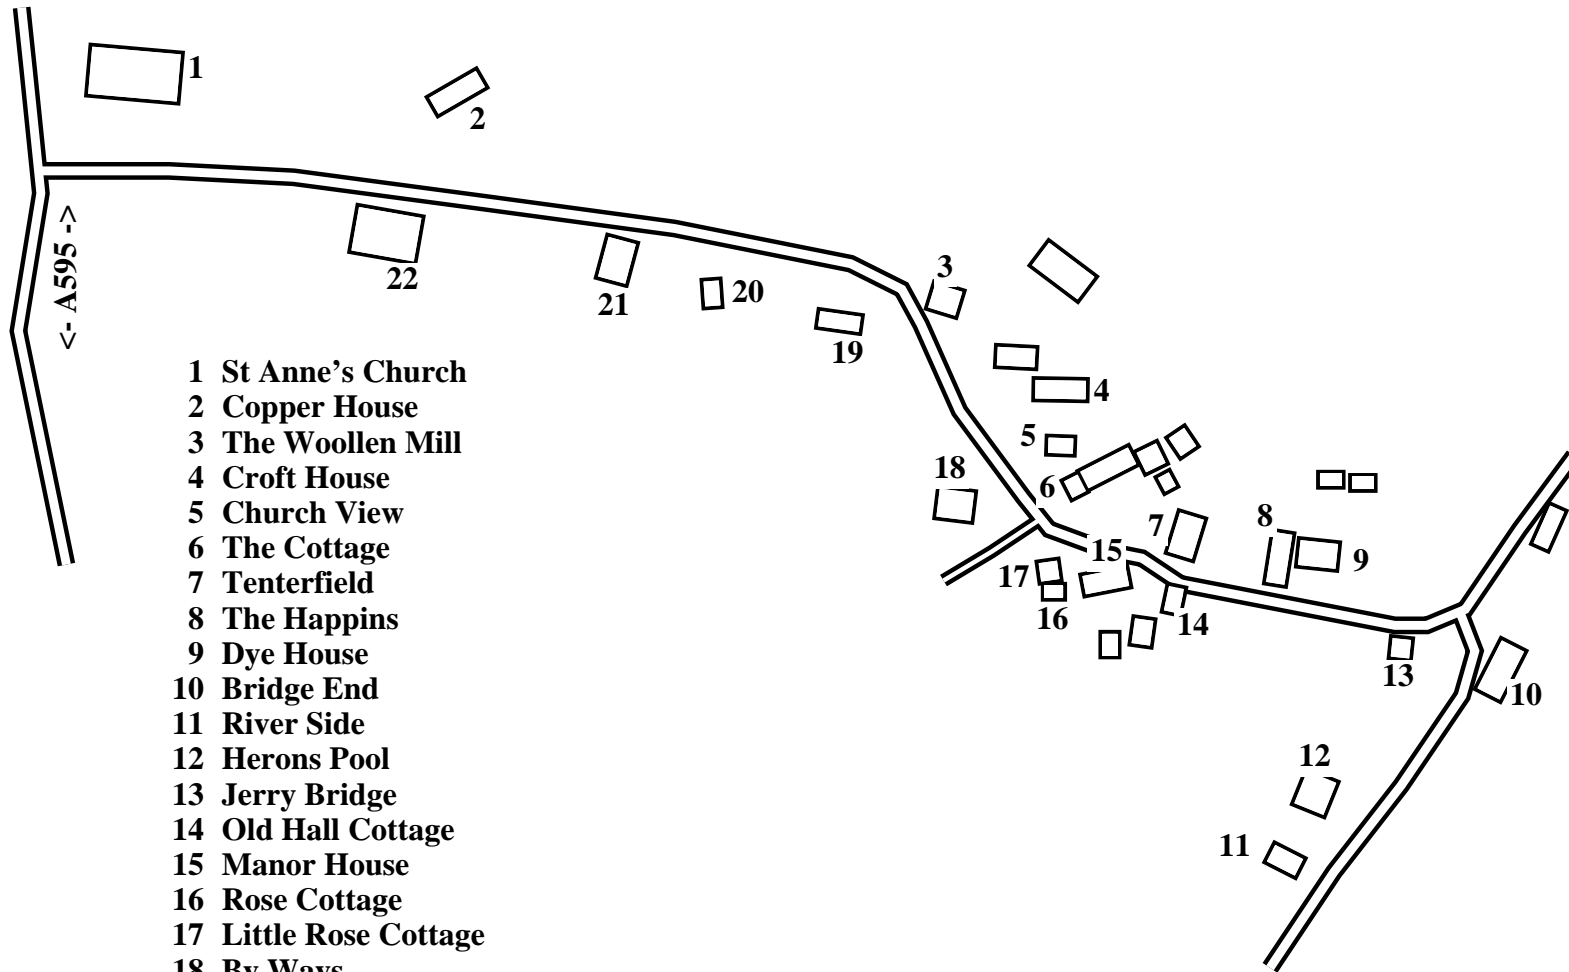

Hallthwaites

Caution: This map has not yet been checked by residents.
There may be errors and omissions.

- 1 St Anne's Church
- 2 Copper House
- 3 The Woollen Mill
- 4 Croft House
- 5 Church View
- 6 The Cottage
- 7 Tenterfield
- 8 The Happins
- 9 Dye House
- 10 Bridge End
- 11 River Side
- 12 Herons Pool
- 13 Jerry Bridge
- 14 Old Hall Cottage
- 15 Manor House
- 16 Rose Cottage
- 17 Little Rose Cottage
- 18 By Ways
- 19 Stone Croft
- 20 Chapel Brow
- 21 Spring Bank
- 22 Thwaites School

- Bridge End 10
- By Ways 18
- Chapel Brow 20
- Church 1
- Church View 5
- Copper House 2
- The Cottage 6
- Croft House 4
- Dye House 9
- The Happins 8
- Herons Pool 12
- Jerry Bridge 13
- Little Rose Cottage 17
- Manor House 15
- Old Hall Cottage . . 14
- River Side 11
- Rose Cottage 16
- School 22
- Spring Bank 21
- St Anne's Church . . 1
- Stone Croft 19
- Tenterfield 7
- Thwaites School . . 22
- The Woollen Mill . . 3