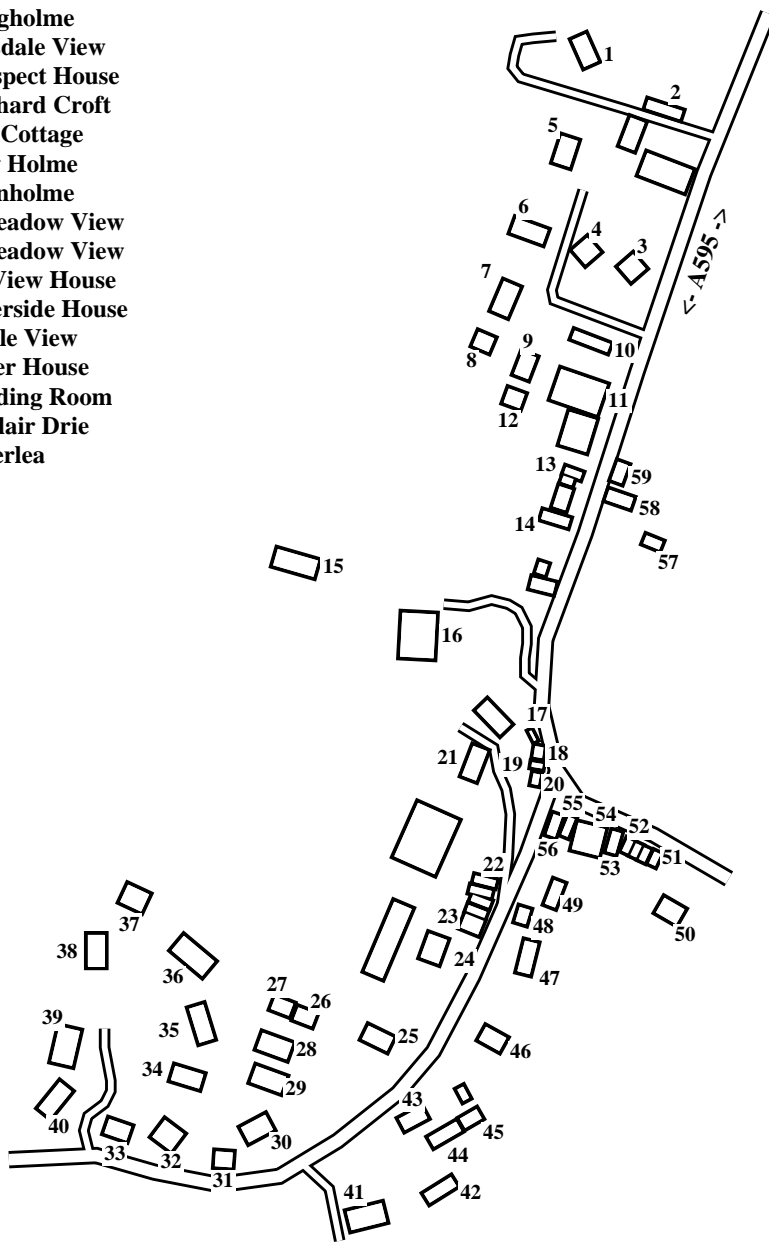

Holmrook

Caution: This map has not yet been checked by residents.
There may be errors and omissions.

- 1 Millthwaite
- 2 Lutwidge Arms Hotel
- 3 Ravenscraig
- 4 Moorfield
- 5 Kennelwood
- 6 Irt Brae
- 7 Syke House
- 8 Hawkrigg
- 9 Riverholme
- 10 Telephone Exchange
- 11 Garage
- 12 Fell View
- 13 Sunnyside
- 14 Waterside
- 15 The Old Orchard
- 16 Irtside
- 17 The Square
- 18 Springbank
- 19 The Middle House
- 20 The Cobblers
- 21 Hill Farm
- 22 5 Hill Terrace
- 23 1 Hill Terrace
- 24 Hill
- 25 Hilltop
- 26 Elmside
- 27 Hollybank
- 28 The Rowan Tree
- 29 Pendower
- 30 Over Irt
- 31 Dale View
- 32 Zandvoort
- 33 2 Smithy Banks
- 34 Underhill
- 35 Six Bricks
- 36 Woodside
- 37 Highfield
- 38 Thornlea
- 39 Argassi
- 40 Bowrie Fauld
- 41 Thistle Park
- 42 Fifield
- 43 Hilltop Farm
- 44 Longholme
- 45 Wasdale View
- 46 Prospect House
- 47 Orchard Croft
- 48 Hill Cottage
- 49 Low Holme
- 50 Cranholme
- 51 4 Meadow View
- 52 1 Meadow View
- 53 Irt View House
- 54 Riverside House
- 55 Gable View
- 56 Silver House
- 57 Reading Room
- 58 Anglair Drie
- 59 Alderlea