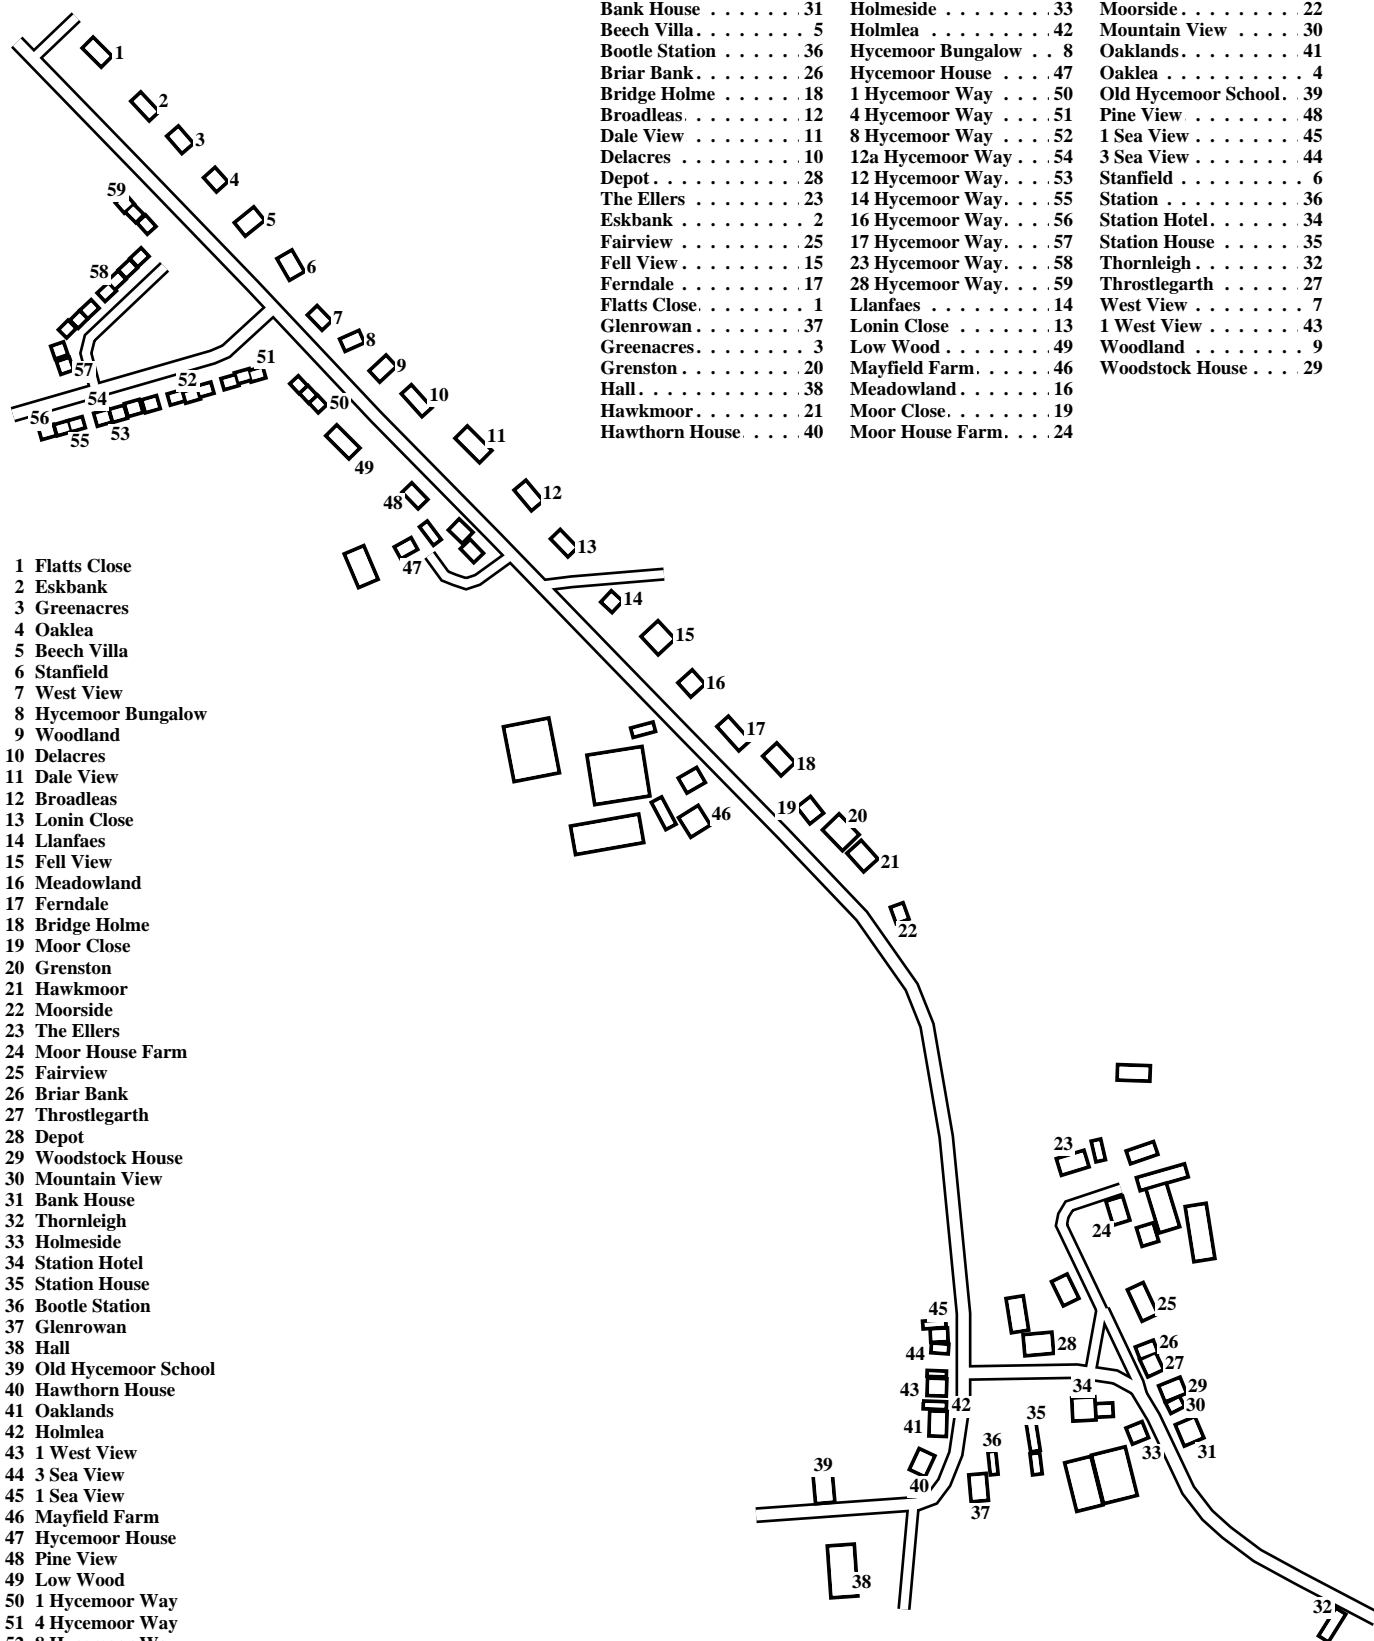

Hycemoor

Caution: This map has not yet been checked by residents.

There may be errors and omissions.

Bank House	31	Holmeside	33	Moorside	22
Beech Villa	5	Holmlea	42	Mountain View	30
Bootle Station	36	Hycemoor Bungalow	8	Oaklands	41
Briar Bank	26	Hycemoor House	47	Oaklea	4
Bridge Holme	18	1 Hycemoor Way	50	Old Hycemoor School	39
Broadleas	12	4 Hycemoor Way	51	Pine View	48
Dale View	11	8 Hycemoor Way	52	1 Sea View	45
Delacres	10	12a Hycemoor Way	54	3 Sea View	44
Depot	28	12 Hycemoor Way	53	Stanfield	6
The Ellers	23	14 Hycemoor Way	55	Station	36
Eskbank	2	16 Hycemoor Way	56	Station Hotel	34
Fairview	25	17 Hycemoor Way	57	Station House	35
Fell View	15	23 Hycemoor Way	58	Thornleigh	32
Ferndale	17	28 Hycemoor Way	59	Throstlegarth	27
Flatts Close	1	Llanfaes	14	West View	7
Glenrowan	37	Lonin Close	13	1 West View	43
Greenacres	3	Low Wood	49	Woodland	9
Grenston	20	Mayfield Farm	46	Woodstock House	29
Hall	38	Meadowland	16		
Hawkmoor	21	Moor Close	19		
Hawthorn House	40	Moor House Farm	24		

- 1 Flatts Close
- 2 Eskbank
- 3 Greenacres
- 4 Oaklea
- 5 Beech Villa
- 6 Stanfield
- 7 West View
- 8 Hycemoor Bungalow
- 9 Woodland
- 10 Delacres
- 11 Dale View
- 12 Broadleas
- 13 Lonin Close
- 14 Llanfaes
- 15 Fell View
- 16 Meadowland
- 17 Ferndale
- 18 Bridge Holme
- 19 Moor Close
- 20 Grenston
- 21 Hawkmoor
- 22 Moorside
- 23 The Ellers
- 24 Moor House Farm
- 25 Fairview
- 26 Briar Bank
- 27 Throstlegarth
- 28 Depot
- 29 Woodstock House
- 30 Mountain View
- 31 Bank House
- 32 Thornleigh
- 33 Holmeside
- 34 Station Hotel
- 35 Station House
- 36 Bootle Station
- 37 Glenrowan
- 38 Hall
- 39 Old Hycemoor School
- 40 Hawthorn House
- 41 Oaklands
- 42 Holmlea
- 43 1 West View
- 44 3 Sea View
- 45 1 Sea View
- 46 Mayfield Farm
- 47 Hycemoor House
- 48 Pine View
- 49 Low Wood
- 50 1 Hycemoor Way
- 51 4 Hycemoor Way
- 52 8 Hycemoor Way
- 53 12 Hycemoor Way
- 54 12a Hycemoor Way
- 55 14 Hycemoor Way
- 56 16 Hycemoor Way
- 57 17 Hycemoor Way
- 58 23 Hycemoor Way
- 59 28 Hycemoor Way