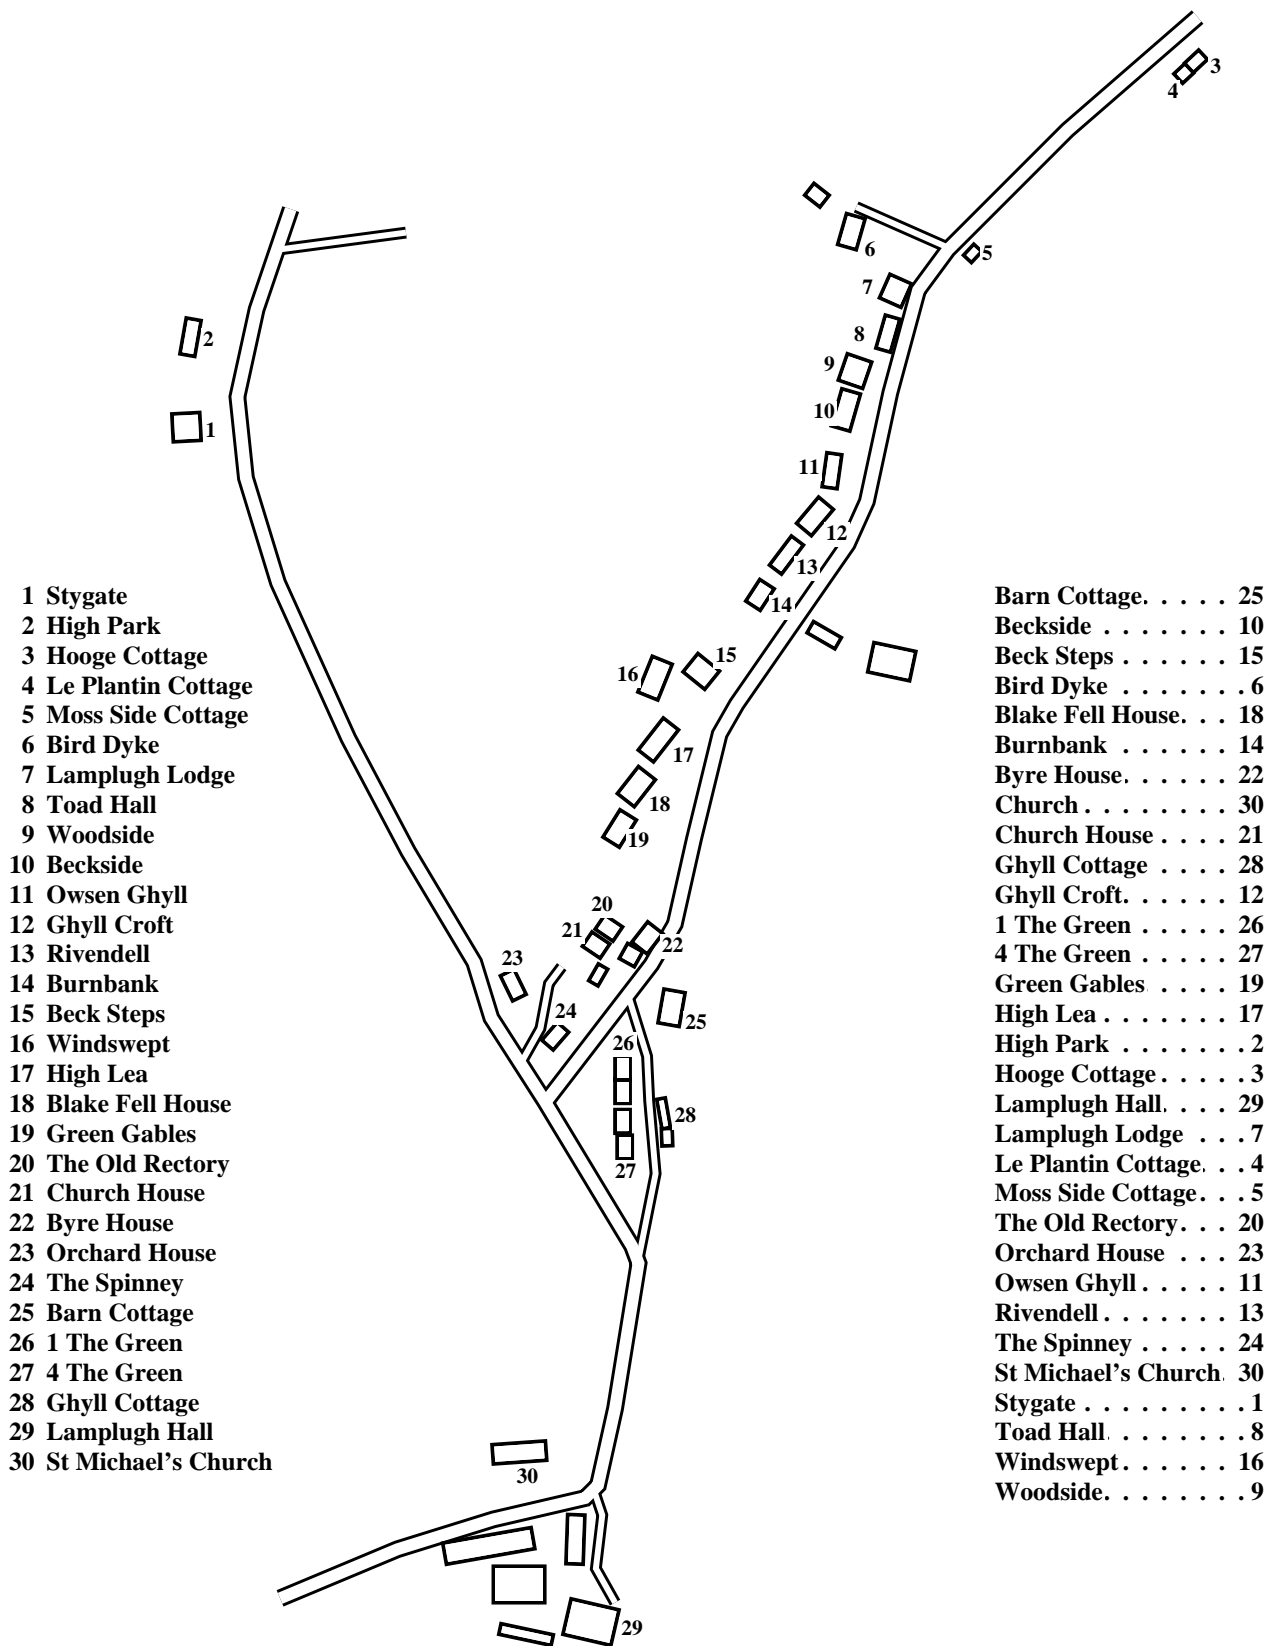

Lamplugh

Caution: This map has not yet been checked by residents.

There may be errors and omissions.

- 1 Stygate
- 2 High Park
- 3 Hooge Cottage
- 4 Le Plantin Cottage
- 5 Moss Side Cottage
- 6 Bird Dyke
- 7 Lamplugh Lodge
- 8 Toad Hall
- 9 Woodside
- 10 Becksides
- 11 Owsen Ghyll
- 12 Ghyll Croft
- 13 Rivendell
- 14 Burnbank
- 15 Beck Steps
- 16 Windswept
- 17 High Lea
- 18 Blake Fell House
- 19 Green Gables
- 20 The Old Rectory
- 21 Church House
- 22 Byre House
- 23 Orchard House
- 24 The Spinney
- 25 Barn Cottage
- 26 1 The Green
- 27 4 The Green
- 28 Ghyll Cottage
- 29 Lamplugh Hall
- 30 St Michael's Church

- Barn Cottage. 25
- Becksides 10
- Beck Steps 15
- Bird Dyke 6
- Blake Fell House. . . 18
- Burnbank 14
- Byre House. 22
- Church 30
- Church House 21
- Ghyll Cottage 28
- Ghyll Croft. 12
- 1 The Green 26
- 4 The Green 27
- Green Gables 19
- High Lea 17
- High Park 2
- Hooge Cottage. 3
- Lamplugh Hall. . . . 29
- Lamplugh Lodge . . . 7
- Le Plantin Cottage. . . 4
- Moss Side Cottage. . . 5
- The Old Rectory. . . 20
- Orchard House . . . 23
- Owsen Ghyll 11
- Rivendell 13
- The Spinney 24
- St Michael's Church. 30
- Stygate 1
- Toad Hall 8
- Windswept. 16
- Woodside. 9