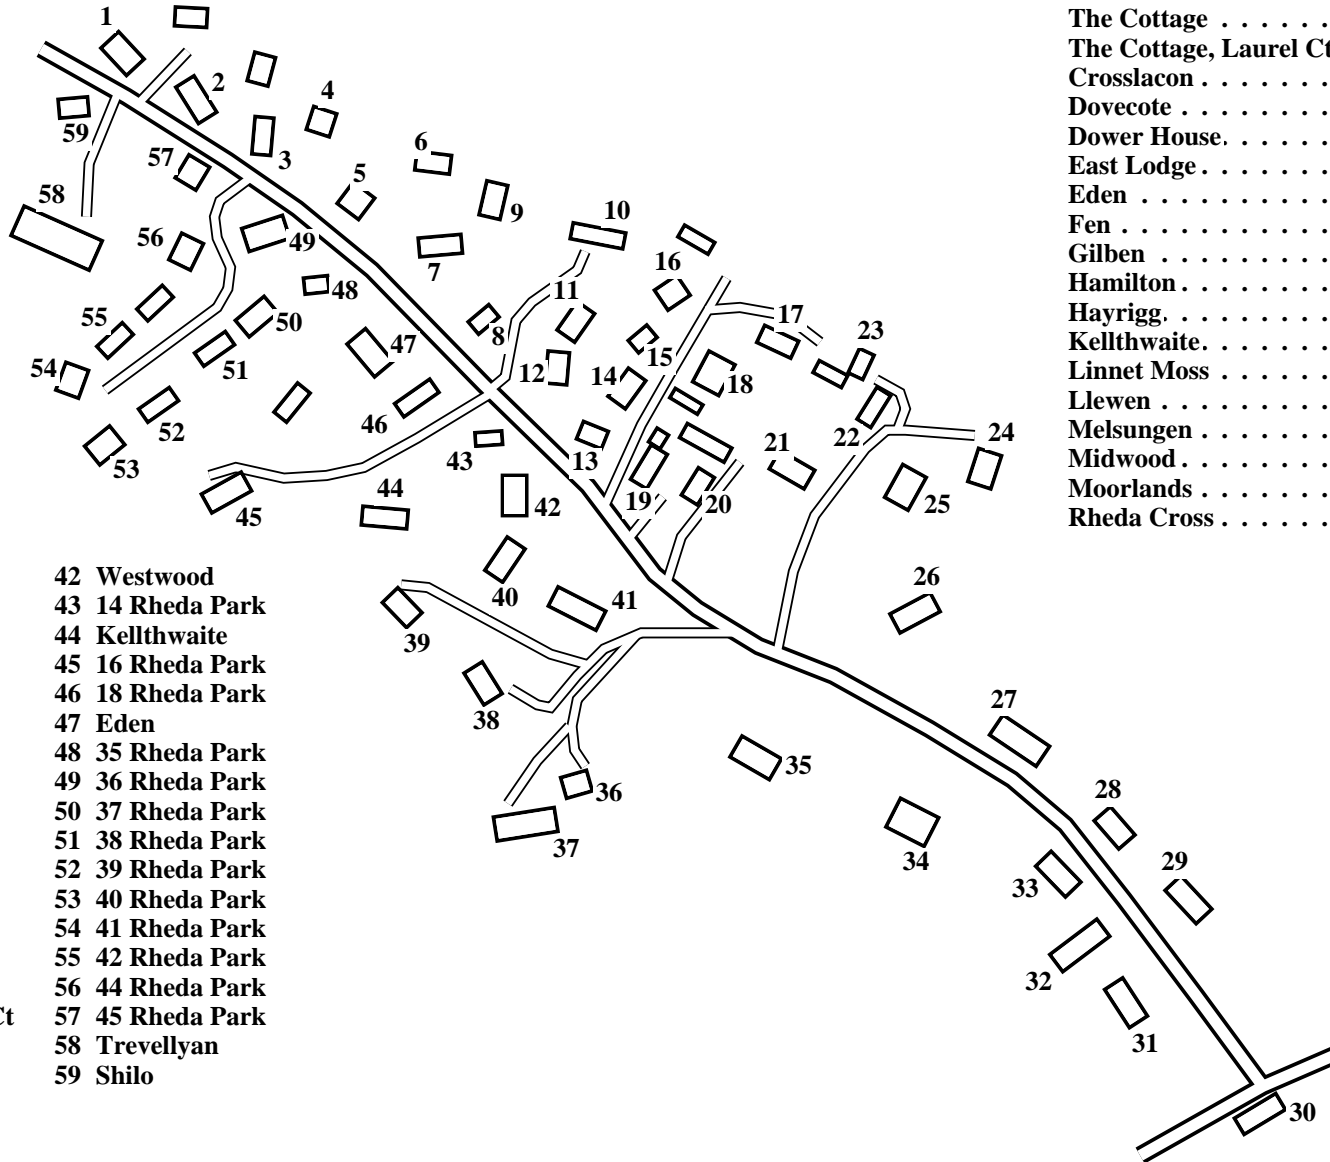

Rheda Park

Caution: This map has not yet been checked by residents.
There may be errors and omissions.

- 1 50 Rheda Park
- 2 47 Rheda Park
- 3 46 Rheda Park
- 4 33 Rheda Park
- 5 31 Rheda Park
- 6 32 Rheda Park
- 7 29 Rheda Park
- 8 26 Rheda Park
- 9 30 Rheda Park
- 10 25 Rheda Park
- 11 24 Rheda Park
- 12 23 Rheda Park
- 13 20 Rheda Park
- 14 20a Rheda Park
- 15 21 Rheda Park
- 16 22 Rheda Park
- 17 Dovecote
- 18 6 Wooddale
- 19 Dower House
- 20 The Stables
- 21 3 Wooddale
- 22 The Cottage
- 23 Beech House
- 24 Stoneleigh
- 25 Fen
- 26 Hamilton
- 27 Woodland
- 28 Woodside
- 29 Llewen
- 30 East Lodge
- 31 Crosslacon
- 32 Melsungen
- 33 Linnet Moss
- 34 Moorlands
- 35 Rheda Cross
- 36 The Cottage, Laurel Ct
- 37 Westerlea
- 38 Hayrigg
- 39 Rheda Grova
- 40 Sampaguica
- 41 Midwood

- 42 Westwood
- 43 14 Rheda Park
- 44 Kellthwaite
- 45 16 Rheda Park
- 46 18 Rheda Park
- 47 Eden
- 48 35 Rheda Park
- 49 36 Rheda Park
- 50 37 Rheda Park
- 51 38 Rheda Park
- 52 39 Rheda Park
- 53 40 Rheda Park
- 54 41 Rheda Park
- 55 42 Rheda Park
- 56 44 Rheda Park
- 57 45 Rheda Park
- 58 Trevellyan
- 59 Shilo