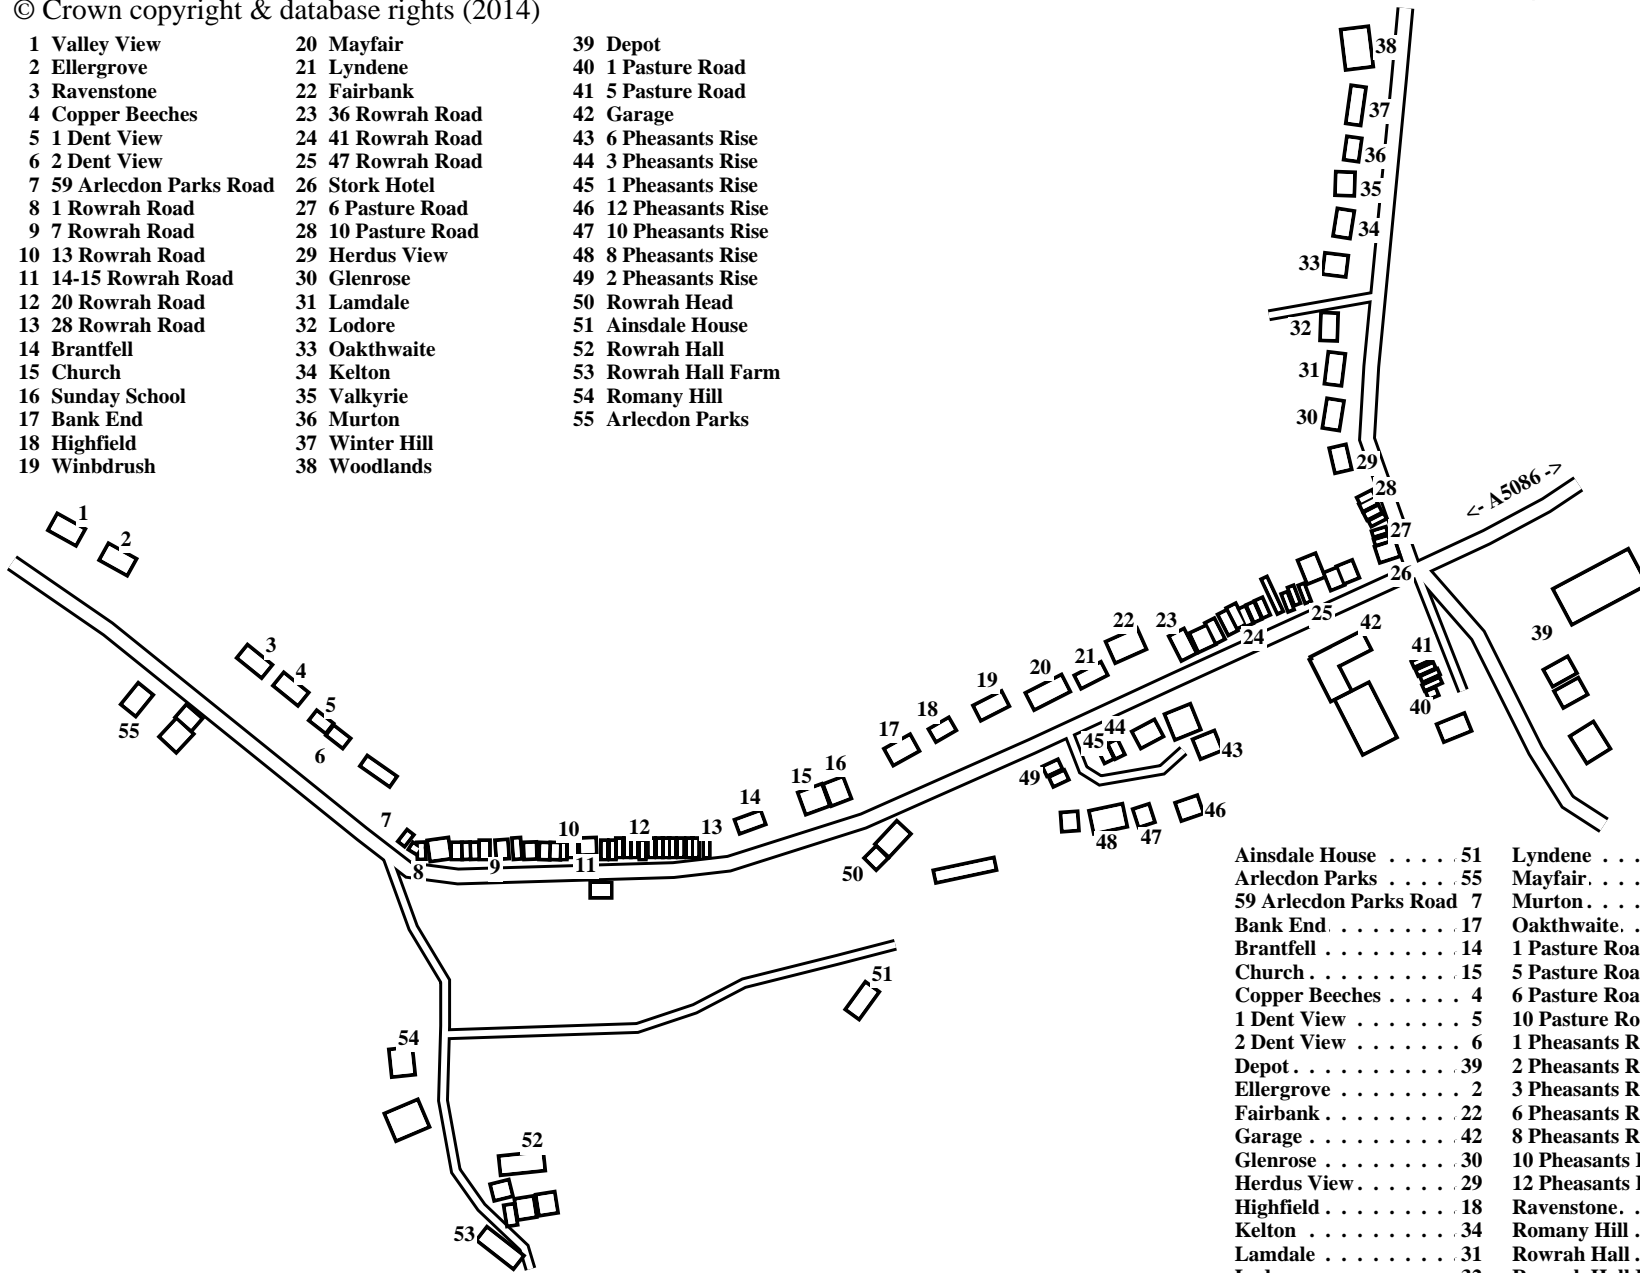

# Rowrah

Caution: This map has not yet been checked by residents.  
There may be errors and omissions.

- |                          |                    |                      |
|--------------------------|--------------------|----------------------|
| 1 Valley View            | 20 Mayfair         | 39 Depot             |
| 2 Ellergrove             | 21 Lyndene         | 40 1 Pasture Road    |
| 3 Ravenstone             | 22 Fairbank        | 41 5 Pasture Road    |
| 4 Copper Beeches         | 23 36 Rowrah Road  | 42 Garage            |
| 5 1 Dent View            | 24 41 Rowrah Road  | 43 6 Pheasants Rise  |
| 6 2 Dent View            | 25 47 Rowrah Road  | 44 3 Pheasants Rise  |
| 7 59 Arlecdon Parks Road | 26 Stork Hotel     | 45 1 Pheasants Rise  |
| 8 1 Rowrah Road          | 27 6 Pasture Road  | 46 12 Pheasants Rise |
| 9 7 Rowrah Road          | 28 10 Pasture Road | 47 10 Pheasants Rise |
| 10 13 Rowrah Road        | 29 Herdus View     | 48 8 Pheasants Rise  |
| 11 14-15 Rowrah Road     | 30 Glenrose        | 49 2 Pheasants Rise  |
| 12 20 Rowrah Road        | 31 Lamdale         | 50 Rowrah Head       |
| 13 28 Rowrah Road        | 32 Lodore          | 51 Ainsdale House    |
| 14 Brantfell             | 33 Oakthwaite      | 52 Rowrah Hall       |
| 15 Church                | 34 Kelton          | 53 Rowrah Hall Farm  |
| 16 Sunday School         | 35 Valkyrie        | 54 Romany Hill       |
| 17 Bank End              | 36 Murton          | 55 Arlecdon Parks    |
| 18 Highfield             | 37 Winter Hill     |                      |
| 19 Winbdrush             | 38 Woodlands       |                      |