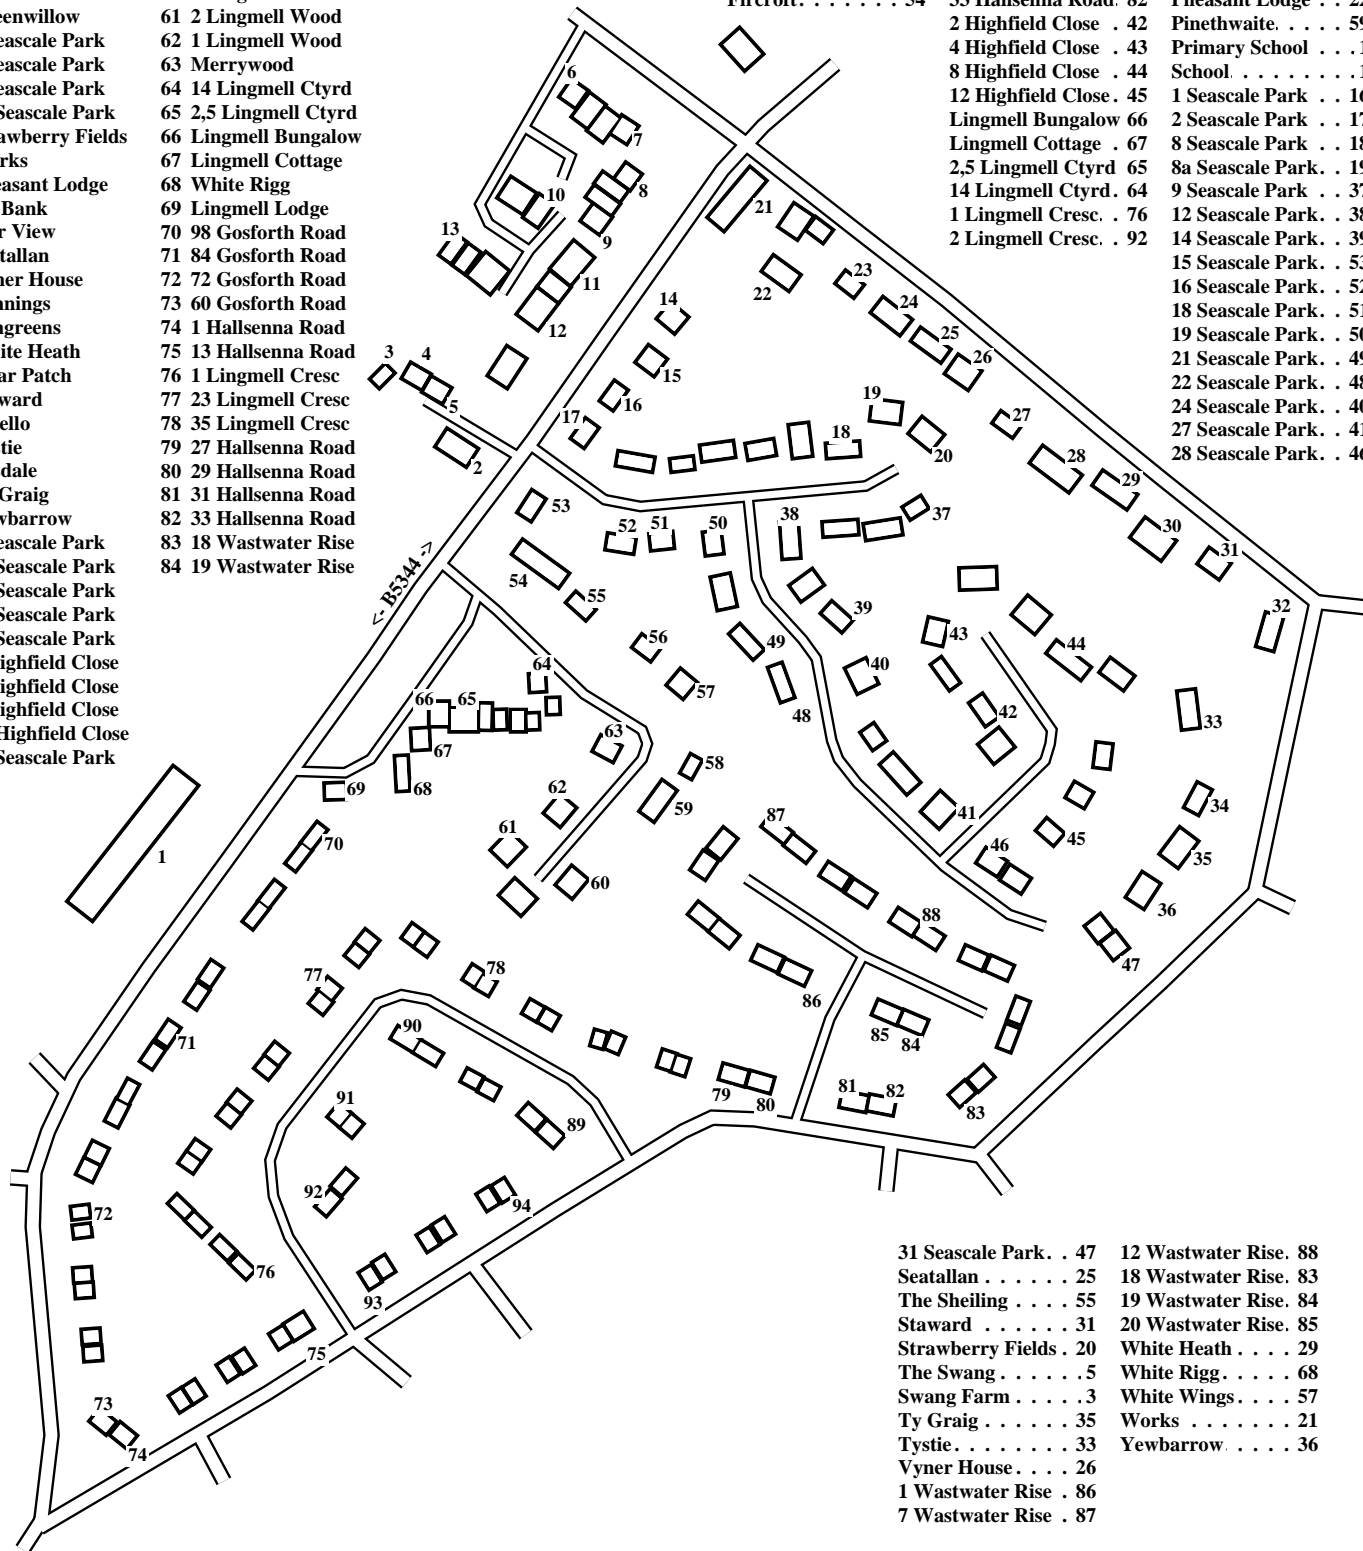

- Glencairn 2
- Glenwood 56
- 60 Gosforth Road . 73
- 72 Gosforth Road . 72
- 84 Gosforth Road . 71
- 98 Gosforth Road . 70
- Greenwillow 15
- 1 Hallsenna Road . 74
- 13 Hallsenna Road . 75
- 15 Hallsenna Road . 93
- 25 Hallsenna Road . 94
- 27 Hallsenna Road . 79
- 29 Hallsenna Road . 80
- 31 Hallsenna Road . 81
- 33 Hallsenna Road . 82
- 2 Highfield Close . 42
- 4 Highfield Close . 43
- 8 Highfield Close . 44
- 12 Highfield Close . 45
- Lingmell Bungalow 66
- Lingmell Cottage . 67
- 2,5 Lingmell Ctyrd 65
- 14 Lingmell Ctyrd . 64
- 1 Lingmell Cresc . 76
- 2 Lingmell Cresc . 92

- 8 Lingmell Cresc . 91
- 10 Lingmell Cresc . 90
- 20 Lingmell Cresc . 89
- 23 Lingmell Cresc . 77
- 35 Lingmell Cresc . 78
- Lingmell Lodge . . 69
- 1 Lingmell Wood . 62
- 2 Lingmell Wood . 61
- 4 Lingmell Wood . 60
- Longreens 28
- Lonnings 27
- Lyndale 14
- Merrywood 63
- Perello 32
- Pheasant Lodge . . 22
- Pinethwaite 59
- Primary School . . . 1
- School 1
- 1 Seascale Park . . 16
- 2 Seascale Park . . 17
- 8 Seascale Park . . 18
- 8a Seascale Park . 19
- 9 Seascale Park . . 37
- 12 Seascale Park . 38
- 14 Seascale Park . 39
- 15 Seascale Park . 53
- 16 Seascale Park . 52
- 18 Seascale Park . 51
- 19 Seascale Park . 50
- 21 Seascale Park . 49
- 22 Seascale Park . 48
- 24 Seascale Park . 40
- 27 Seascale Park . 41
- 28 Seascale Park . 46

- 31 Seascale Park . . 47
- Seatallan 25
- The Sheiling 55
- Staward 31
- Strawberry Fields . 20
- The Swang 5
- Swang Farm 3
- Ty Graig 35
- Tystie 33
- Vyner House 26
- 1 Wastwater Rise . 86
- 7 Wastwater Rise . 87
- 12 Wastwater Rise . 88
- 18 Wastwater Rise . 83
- 19 Wastwater Rise . 84
- 20 Wastwater Rise . 85
- White Heath 29
- White Rigg 68
- White Wings 57
- Works 21
- Yewbarrow 36