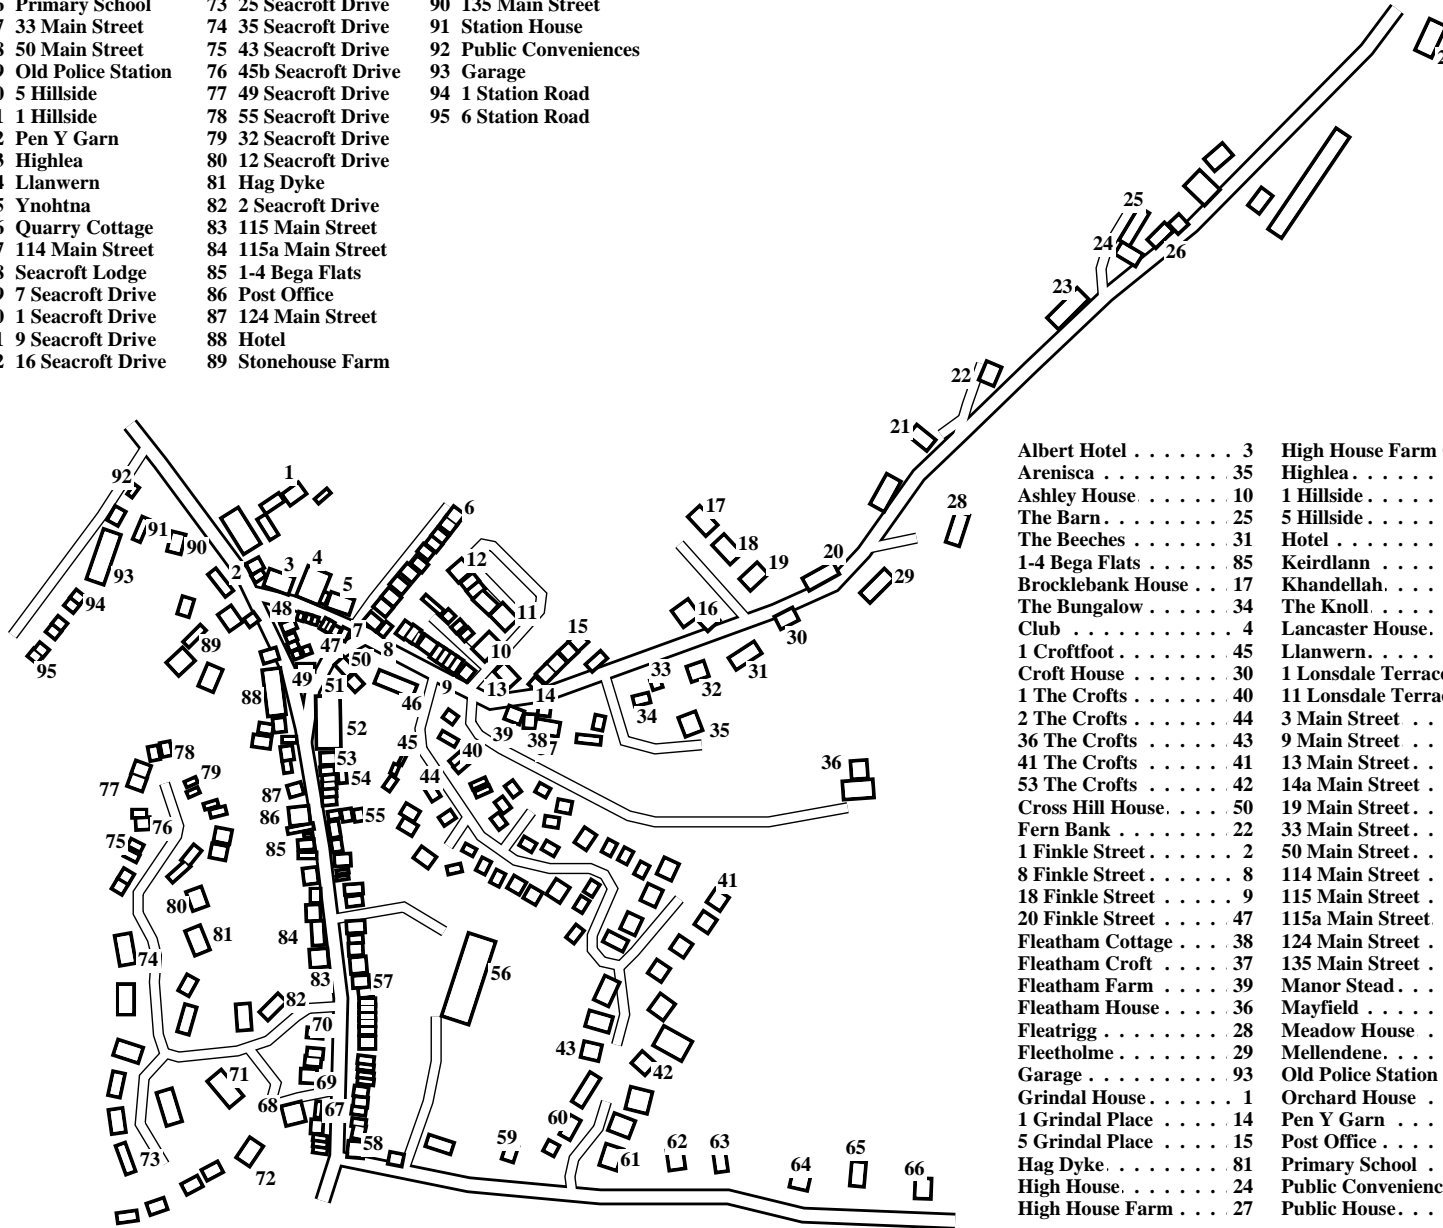

St Bees (Central)

Caution: This map has not yet been checked by residents.

There may be errors and omissions.

- | | | | |
|-----------------------|-----------------------|-----------------------|------------------------|
| 1 Grindal House | 56 Primary School | 73 25 Seacroft Drive | 90 135 Main Street |
| 2 1 Finkle Street | 57 33 Main Street | 74 35 Seacroft Drive | 91 Station House |
| 3 Albert Hotel | 58 50 Main Street | 75 43 Seacroft Drive | 92 Public Conveniences |
| 4 Club | 59 Old Police Station | 76 45b Seacroft Drive | 93 Garage |
| 5 Lancaster House | 60 5 Hillside | 77 49 Seacroft Drive | 94 1 Station Road |
| 6 11 Lonsdale Terrace | 61 1 Hillside | 78 55 Seacroft Drive | 95 6 Station Road |
| 7 1 Lonsdale Terrace | 62 Pen Y Garn | 79 32 Seacroft Drive | |
| 8 8 Finkle Street | 63 Highlea | 80 12 Seacroft Drive | |
| 9 18 Finkle Street | 64 Llanwern | 81 Hag Dyke | |
| 10 Ashley House | 65 Ynohtna | 82 2 Seacroft Drive | |
| 11 1 Vale View | 66 Quarry Cottage | 83 115 Main Street | |
| 12 5 Vale View | 67 114 Main Street | 84 115a Main Street | |
| 13 Mayfield | 68 Seacroft Lodge | 85 1-4 Bega Flats | |
| 14 1 Grindal Place | 69 7 Seacroft Drive | 86 Post Office | |
| 15 5 Grindal Place | 70 1 Seacroft Drive | 87 124 Main Street | |
| 16 Khandellah | 71 9 Seacroft Drive | 88 Hotel | |
| 17 Brocklebank House | 72 16 Seacroft Drive | 89 Stonehouse Farm | |