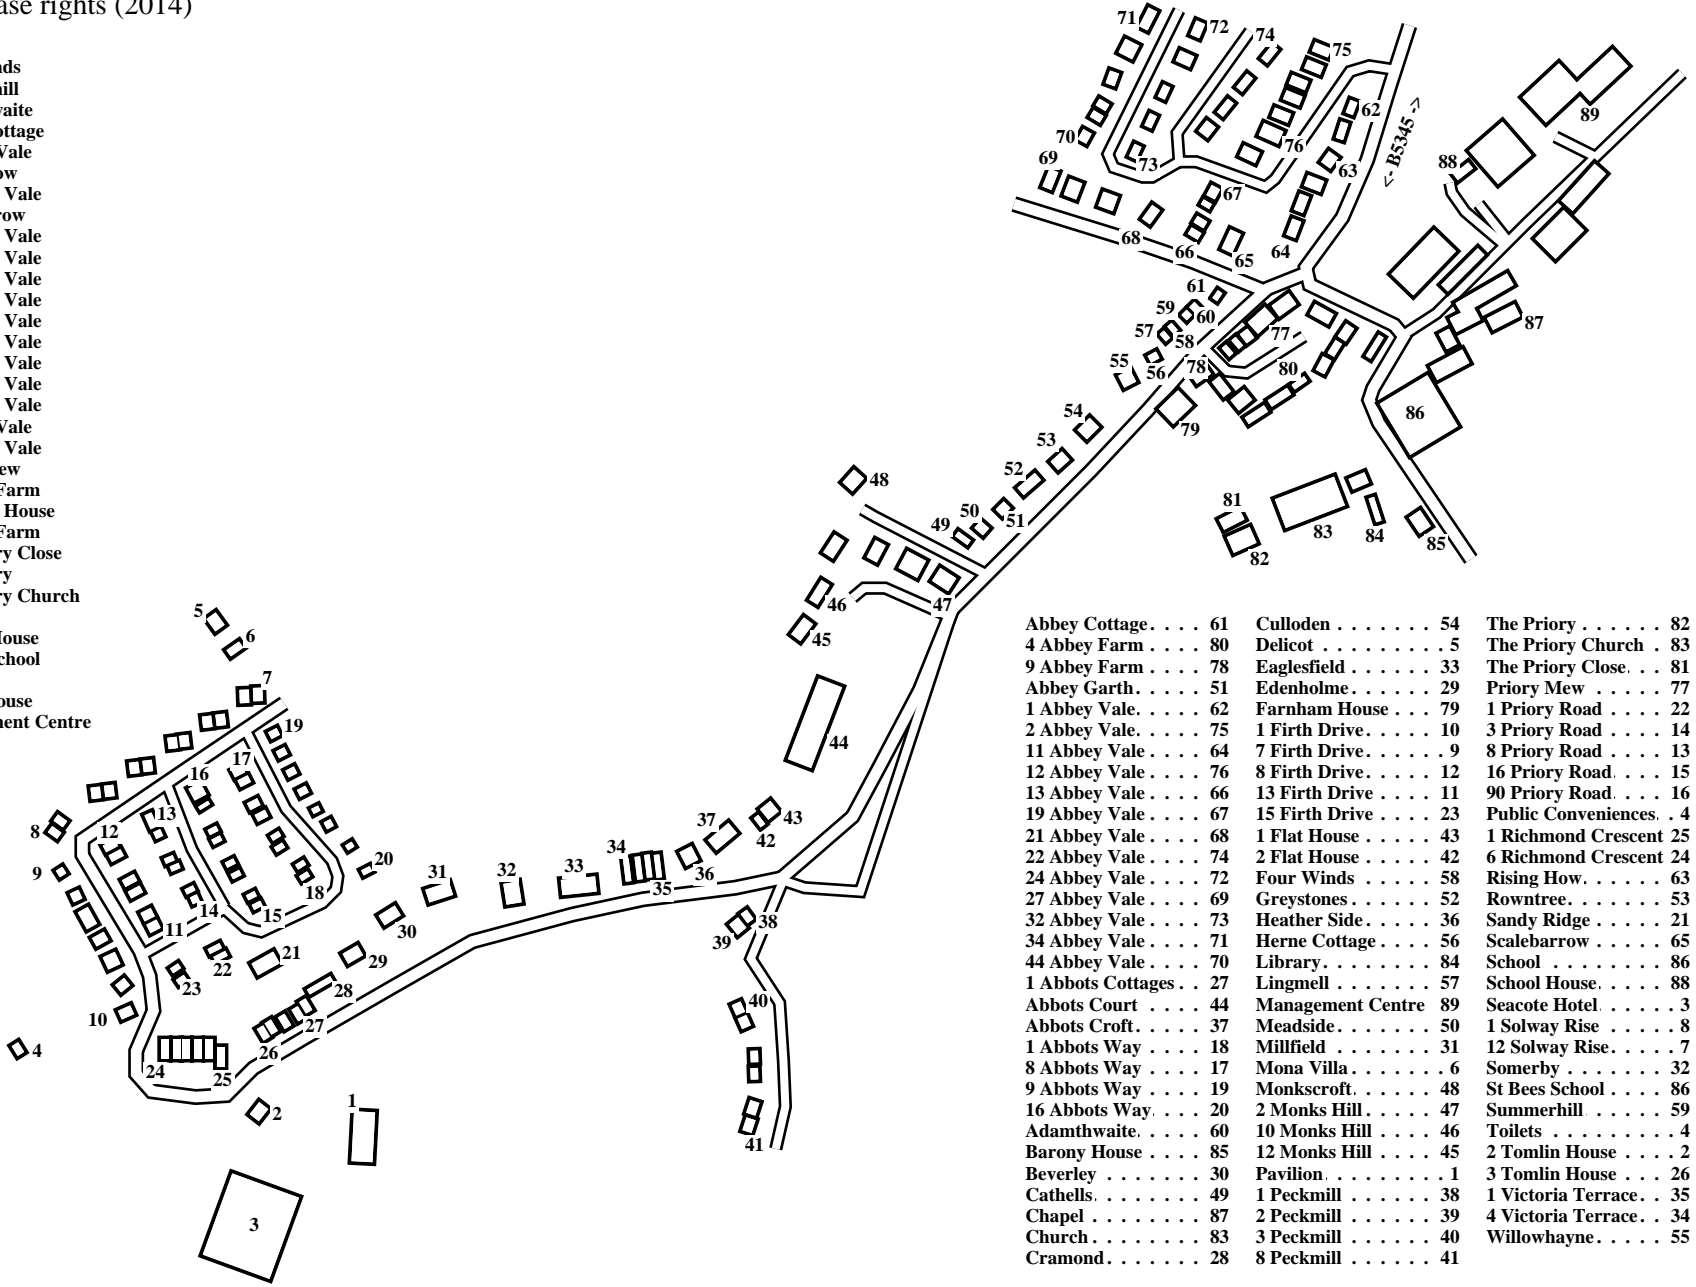

# St Bees (North)

Caution: This map has not yet been checked by residents.  
There may be errors and omissions.

- 1 Pavilion
- 2 2 Tomlin House
- 3 Seacote Hotel
- 4 Public Conveniences
- 5 Delicot
- 6 Mona Villa
- 7 12 Solway Rise
- 8 1 Solway Rise
- 9 7 Firth Drive
- 10 1 Firth Drive
- 11 13 Firth Drive
- 12 8 Firth Drive
- 13 8 Priory Road
- 14 3 Priory Road
- 15 16 Priory Road
- 16 90 Priory Road
- 17 8 Abbots Way
- 18 1 Abbots Way
- 19 9 Abbots Way
- 20 16 Abbots Way
- 21 Sandy Ridge
- 22 1 Priory Road
- 23 15 Firth Drive
- 24 6 Richmond Crescent
- 25 1 Richmond Crescent
- 26 3 Tomlin House
- 27 1 Abbots Cottages
- 28 Cramond
- 29 Edenholme
- 30 Beverley
- 31 Millfield
- 32 Somerby
- 33 Eaglesfield
- 34 4 Victoria Terrace
- 35 1 Victoria Terrace
- 36 Heather Side
- 37 Abbots Croft
- 38 1 Peckmill
- 39 2 Peckmill
- 40 3 Peckmill
- 41 8 Peckmill
- 42 2 Flat House
- 43 1 Flat House
- 44 Abbots Court
- 45 12 Monks Hill
- 46 10 Monks Hill
- 47 2 Monks Hill
- 48 Monkscroft
- 49 Cathells
- 50 Meadside
- 51 Abbey Garth
- 52 Greystones
- 53 Rowntree
- 54 Culloden
- 55 Willowhayne
- 56 Herne Cottage
- 57 Lingmell
- 58 Four Winds
- 59 Summerhill
- 60 Adamthwaite
- 61 Abbey Cottage
- 62 1 Abbey Vale
- 63 Rising How
- 64 11 Abbey Vale
- 65 Scalebarrow
- 66 13 Abbey Vale
- 67 19 Abbey Vale
- 68 21 Abbey Vale
- 69 27 Abbey Vale
- 70 44 Abbey Vale
- 71 34 Abbey Vale
- 72 24 Abbey Vale
- 73 32 Abbey Vale
- 74 22 Abbey Vale
- 75 2 Abbey Vale
- 76 12 Abbey Vale
- 77 Priory Mew
- 78 9 Abbey Farm
- 79 Farnham House
- 80 4 Abbey Farm
- 81 The Priory Close
- 82 The Priory
- 83 The Priory Church
- 84 Library
- 85 Barony House
- 86 St Bees School
- 87 Chapel
- 88 School House
- 89 Management Centre