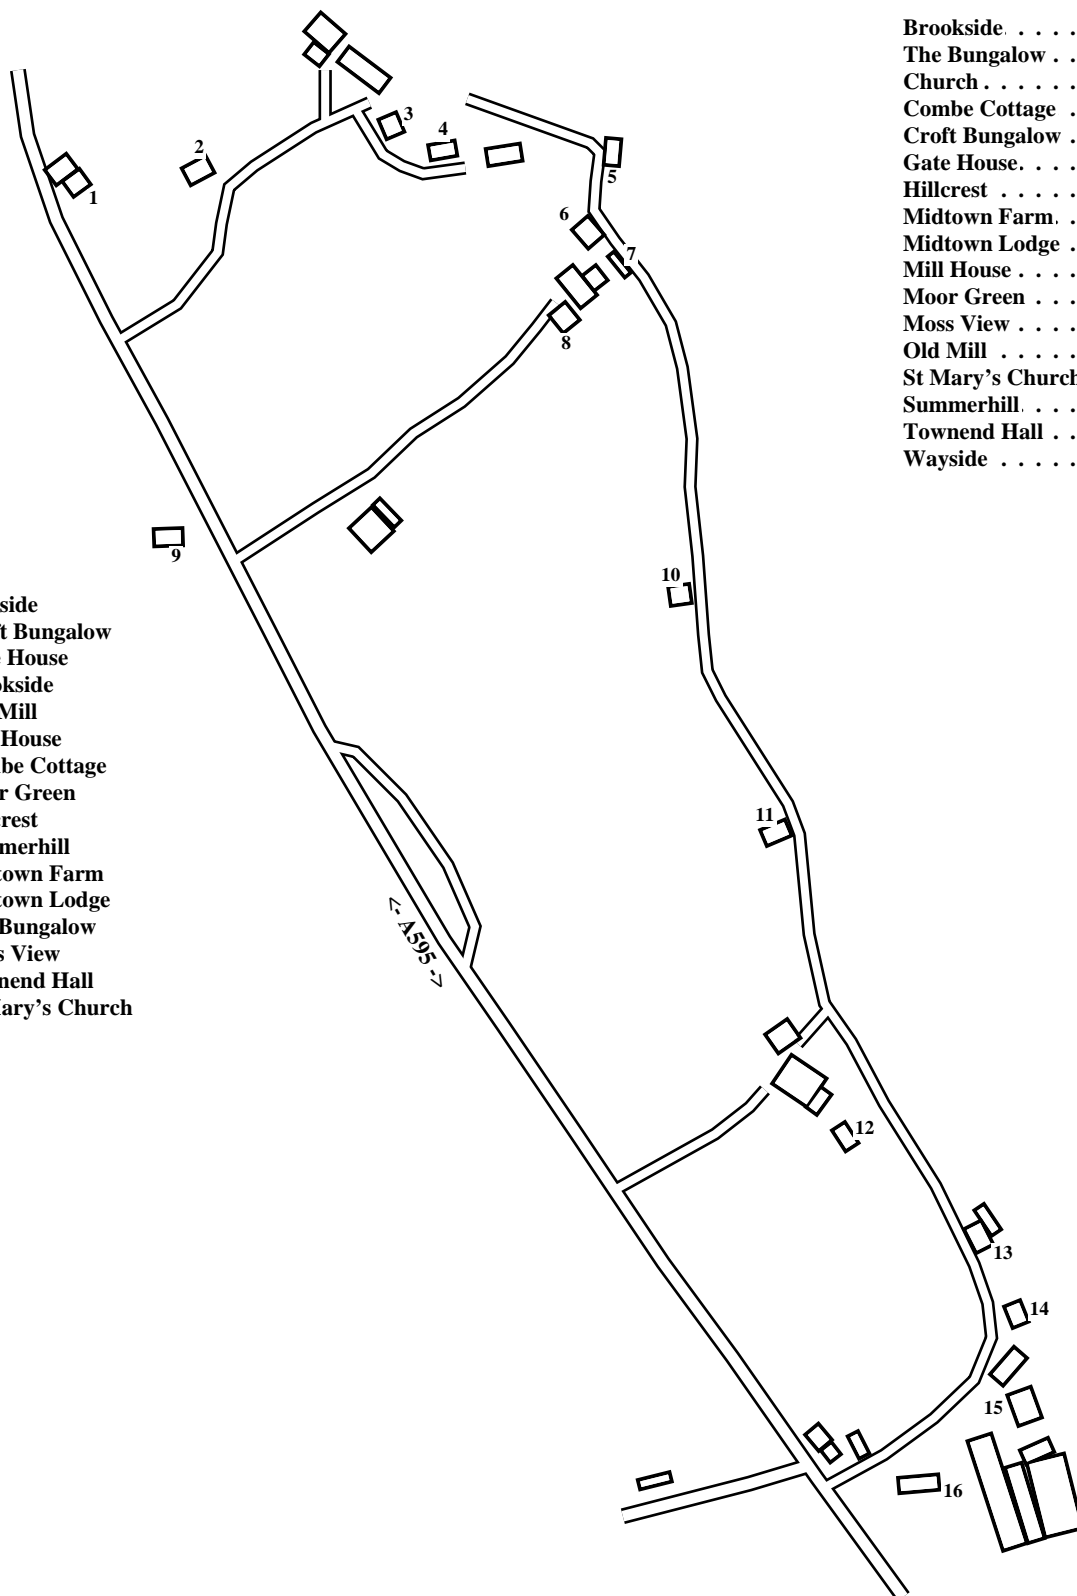

Whitbeck

Caution: This map has not yet been checked by residents.

There may be errors and omissions.

- 1 Wayside
- 2 Croft Bungalow
- 3 Gate House
- 4 Brookside
- 5 Old Mill
- 6 Mill House
- 7 Combe Cottage
- 8 Moor Green
- 9 Hillcrest
- 10 Summerhill
- 11 Midtown Farm
- 12 Midtown Lodge
- 13 The Bungalow
- 14 Moss View
- 15 Townend Hall
- 16 St Mary's Church

- Brookside4
- The Bungalow . . 13
- Church16
- Combe Cottage . . 7
- Croft Bungalow . . 2
- Gate House.3
- Hillcrest9
- Midtown Farm. . 11
- Midtown Lodge . 12
- Mill House6
- Moor Green 8
- Moss View 14
- Old Mill5
- St Mary's Church 16
- Summerhill. . . . 10
- Townend Hall . . 15
- Wayside1