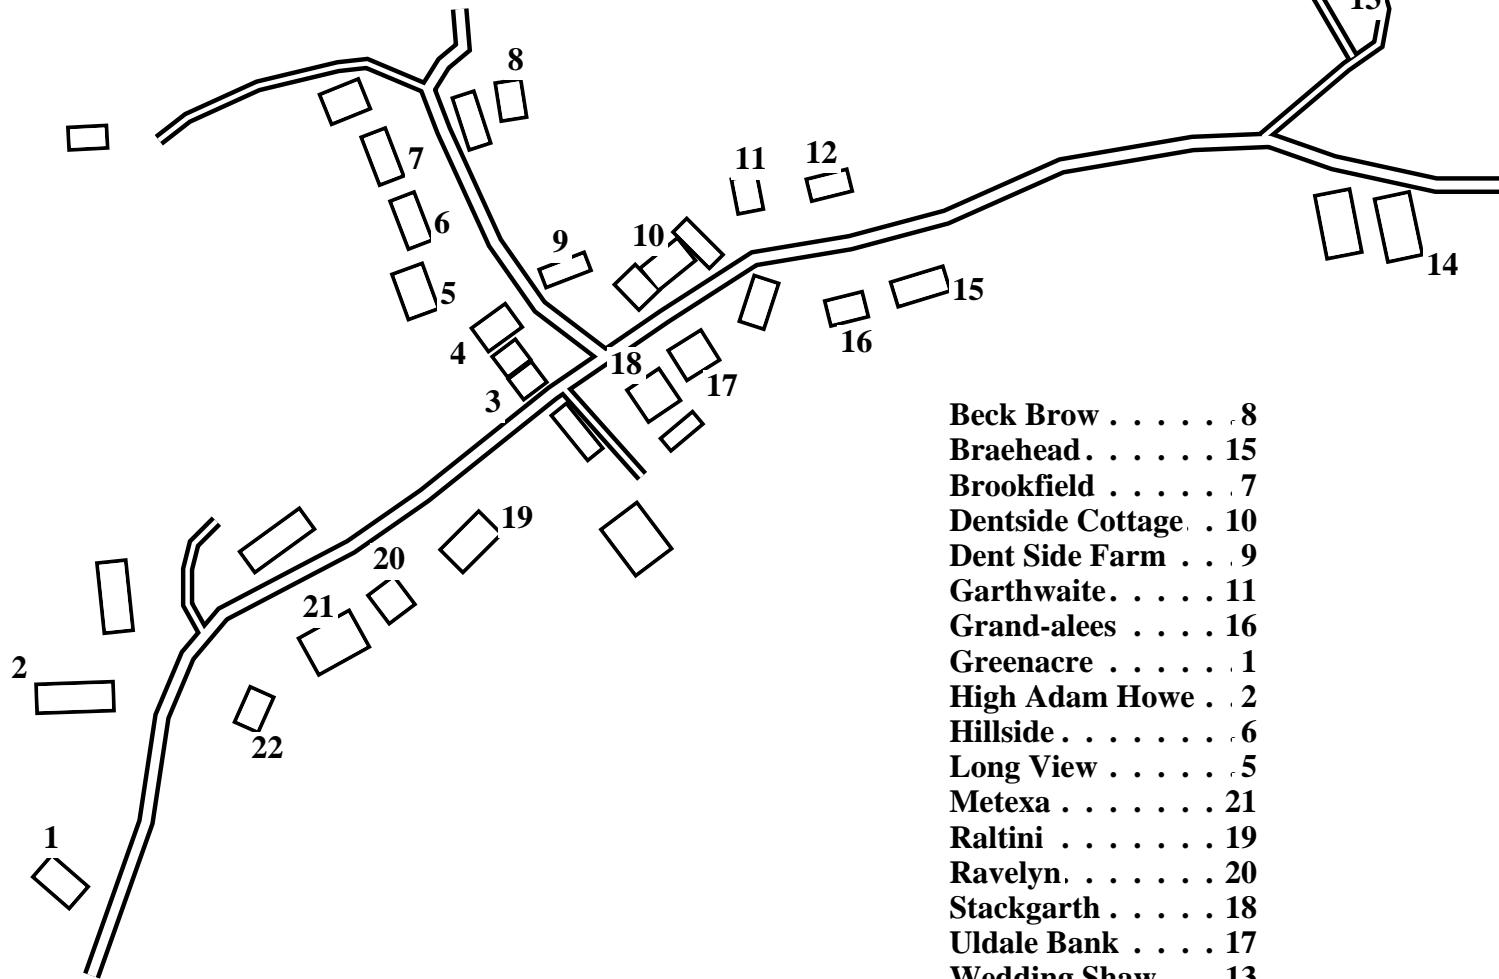

Wilton

Caution: This map has not yet been checked by residents.
There may be errors and omissions.

- 1 Greenacre
- 2 High Adam Howe
- 3 1 Wilton Mews
- 4 3 Wilton Mews
- 5 Long View
- 6 Hillside
- 7 Brookfield
- 8 Beck Brow
- 9 Dent Side Farm
- 10 Dentside Cottage
- 11 Garthwaite
- 12 West Holme
- 13 Wedding Shaw
- 14 Yewtree
- 15 Braehead
- 16 Grand-alees
- 17 Uldale Bank
- 18 Stackgarth
- 19 Raltini
- 20 Ravelyn
- 21 Metexa
- 22 Winder Lea

- Beck Brow 8
- Braehead. 15
- Brookfield 7
- Dentside Cottage. . 10
- Dent Side Farm . . . 9
- Garthwaite. 11
- Grand-alees 16
- Greenacre 1
- High Adam Howe . . 2
- Hillside 6
- Long View 5
- Metexa 21
- Raltini 19
- Ravelyn. 20
- Stackgarth 18
- Uldale Bank 17
- Wedding Shaw. . . 13
- West Holme 12
- 1 Wilton Mews. . . . 3
- 3 Wilton Mews. . . . 4
- Winder Lea 22
- Yewtree. 14