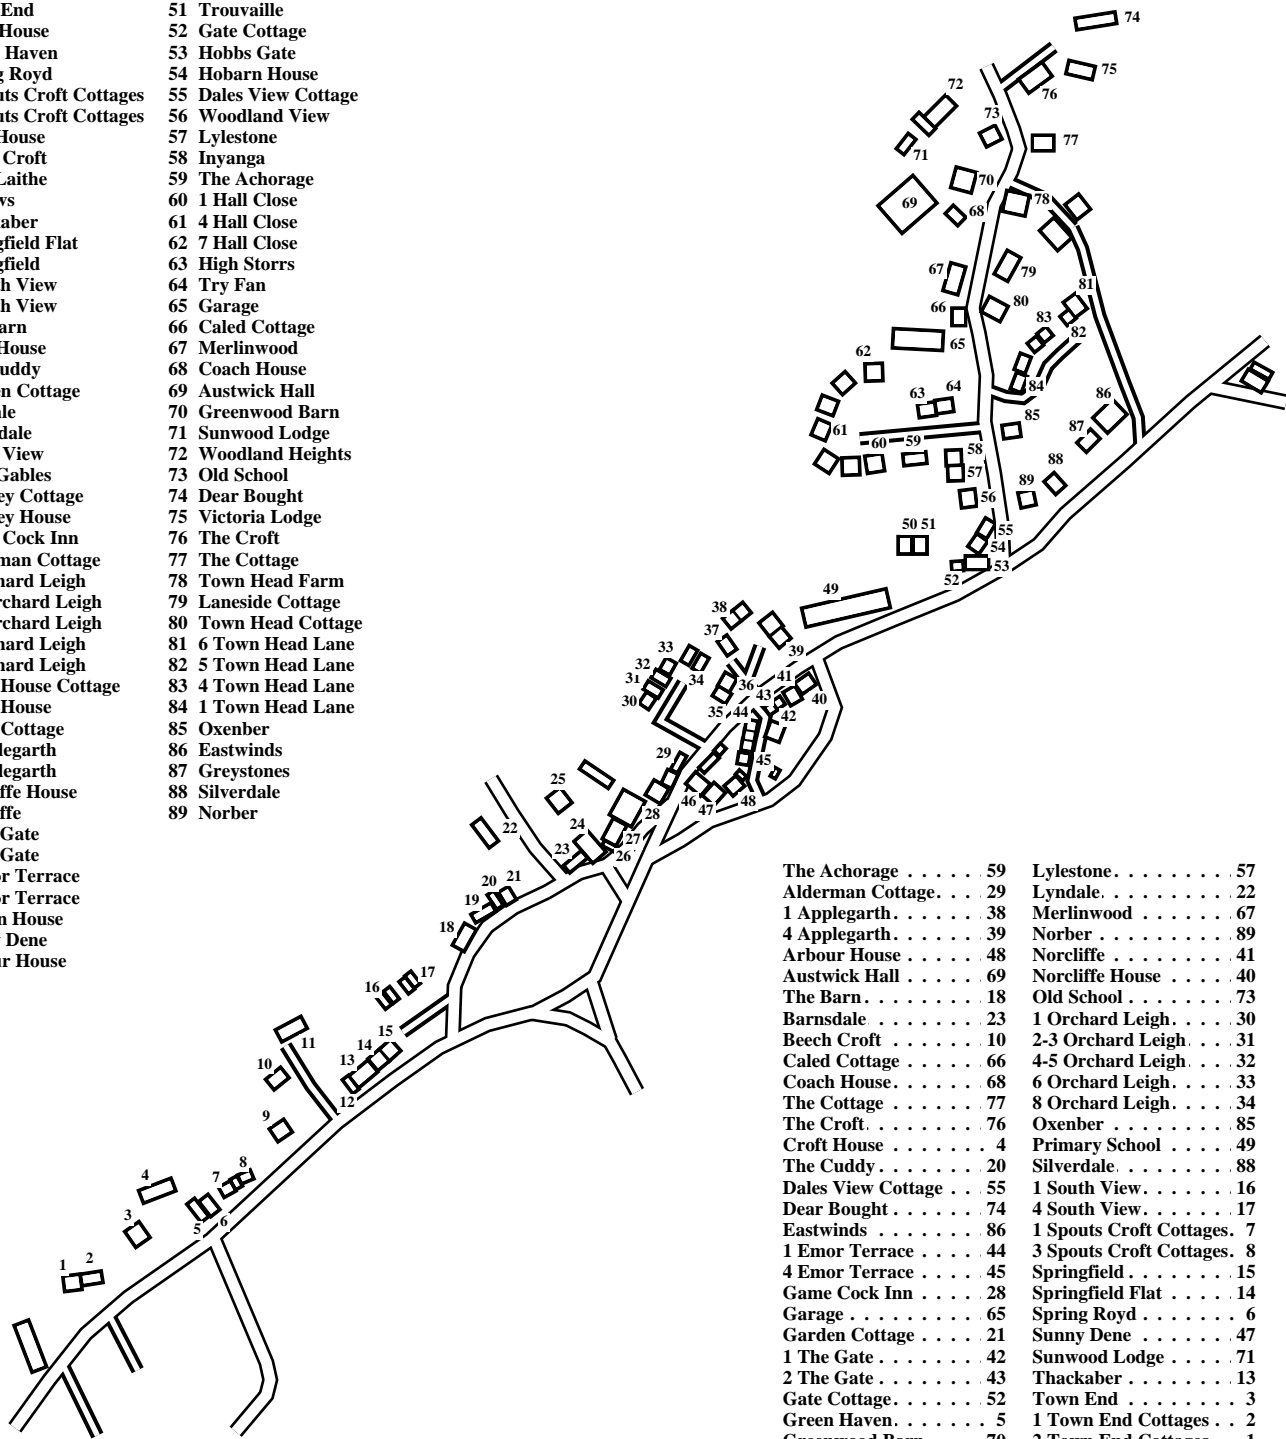

Austwick (West)

Caution: This map has not yet been checked by residents.

There may be errors and omissions.

- 1 2 Town End Cottages
- 2 1 Town End Cottages
- 3 Town End
- 4 Croft House
- 5 Green Haven
- 6 Spring Royd
- 7 1 Spouts Croft Cottages
- 8 3 Spouts Croft Cottages
- 9 Yore House
- 10 Beech Croft
- 11 High Laithe
- 12 Willows
- 13 Thackaber
- 14 Springfield Flat
- 15 Springfield
- 16 1 South View
- 17 4 South View
- 18 The Barn
- 19 Leak House
- 20 The Cuddy
- 21 Garden Cottage
- 22 Lyndale
- 23 Barnsdale
- 24 Wood View
- 25 Grey Gables
- 26 Huntley Cottage
- 27 Huntley House
- 28 Game Cock Inn
- 29 Alderman Cottage
- 30 1 Orchard Leigh
- 31 2-3 Orchard Leigh
- 32 4-5 Orchard Leigh
- 33 6 Orchard Leigh
- 34 8 Orchard Leigh
- 35 Leigh House Cottage
- 36 Leigh House
- 37 Leigh Cottage
- 38 1 Applegarth
- 39 4 Applegarth
- 40 Norcliffe House
- 41 Norcliffe
- 42 1 The Gate
- 43 2 The Gate
- 44 1 Emor Terrace
- 45 4 Emor Terrace
- 46 Leinun House
- 47 Sunny Dene
- 48 Arbour House
- 49 Primary School
- 50 Whinns
- 51 Trouvaille
- 52 Gate Cottage
- 53 Hobbs Gate
- 54 Hobarn House
- 55 Dales View Cottage
- 56 Woodland View
- 57 Lylestone
- 58 Inyanga
- 59 The Achorage
- 60 1 Hall Close
- 61 4 Hall Close
- 62 7 Hall Close
- 63 High Storrs
- 64 Try Fan
- 65 Garage
- 66 Caled Cottage
- 67 Merlinwood
- 68 Coach House
- 69 Austwick Hall
- 70 Greenwood Barn
- 71 Sunwood Lodge
- 72 Woodland Heights
- 73 Old School
- 74 Dear Bought
- 75 Victoria Lodge
- 76 The Croft
- 77 The Cottage
- 78 Town Head Farm
- 79 Laneside Cottage
- 80 Town Head Cottage
- 81 6 Town Head Lane
- 82 5 Town Head Lane
- 83 4 Town Head Lane
- 84 1 Town Head Lane
- 85 Oxenber
- 86 Eastwinds
- 87 Greystones
- 88 Silverdale
- 89 Norber