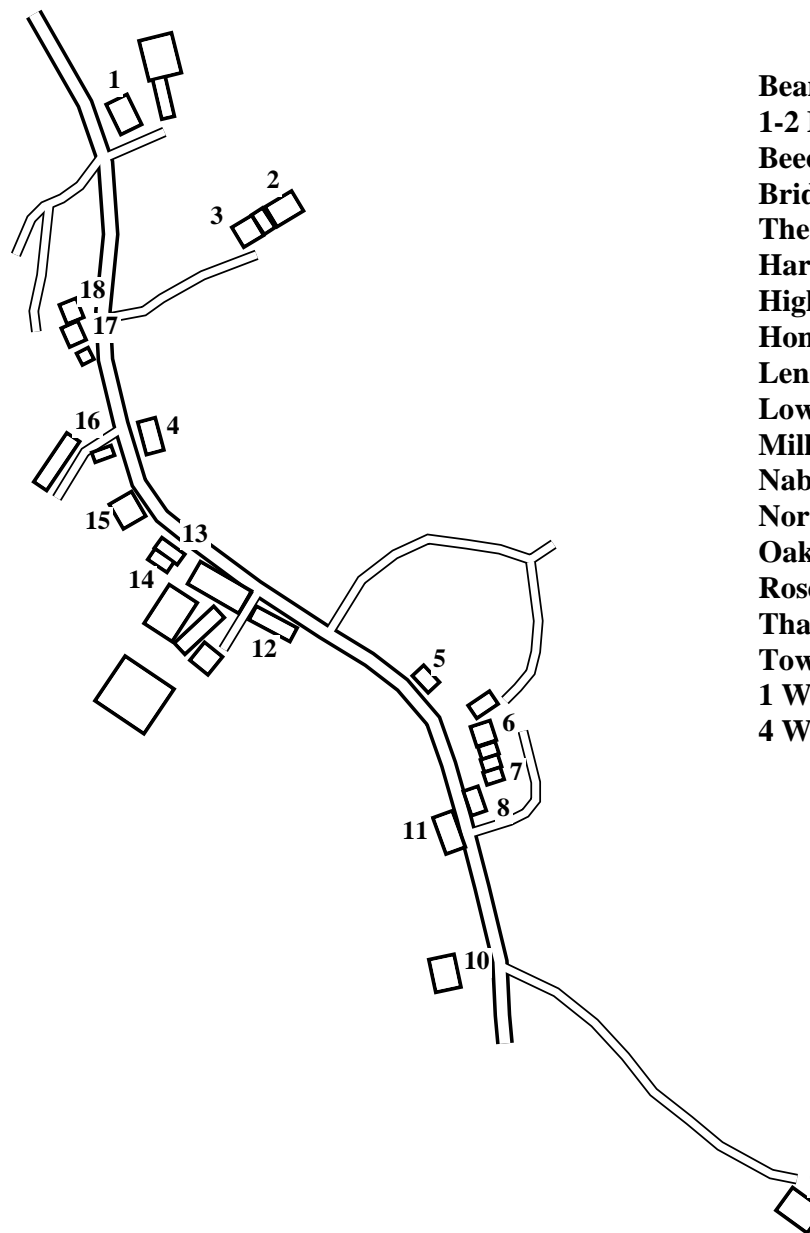

www.colinday.co.uk/maps
 Available for copying without charge
 3 May 2011
 Reproduced from Ordnance Survey data
 © Crown copyright & database rights (2014)

Beamsley

Caution: This map has not yet been checked by residents.
 There may be errors and omissions.

- 1 Hardy Grange Farm
- 2 1-2 Beamsley Mill
- 3 Mill House
- 4 Naboth
- 5 The Cottage
- 6 1 Wharfe View
- 7 4 Wharfe View
- 8 Town End
- 9 Lenner House
- 10 Oakdale
- 11 High Barn
- 12 Home Farm
- 13 Norwood Cottage
- 14 Rose Dene
- 15 Thatchers Brow
- 16 Low Barn
- 17 Bridge House
- 18 Beech Cottage
- 19 Beamsley Hall

- Beamsley Hall 19
- 1-2 Beamsley Mill 2
- Beech Cottage 18
- Bridge House. 17
- The Cottage 5
- Hardy Grange Farm . 1
- High Barn 11
- Home Farm 12
- Lenner House 9
- Low Barn. 16
- Mill House 3
- Naboth 4
- Norwood Cottage . . 13
- Oakdale 10
- Rose Dene 14
- Thatchers Brow . . . 15
- Town End 8
- 1 Wharfe View. 6
- 4 Wharfe View. 7