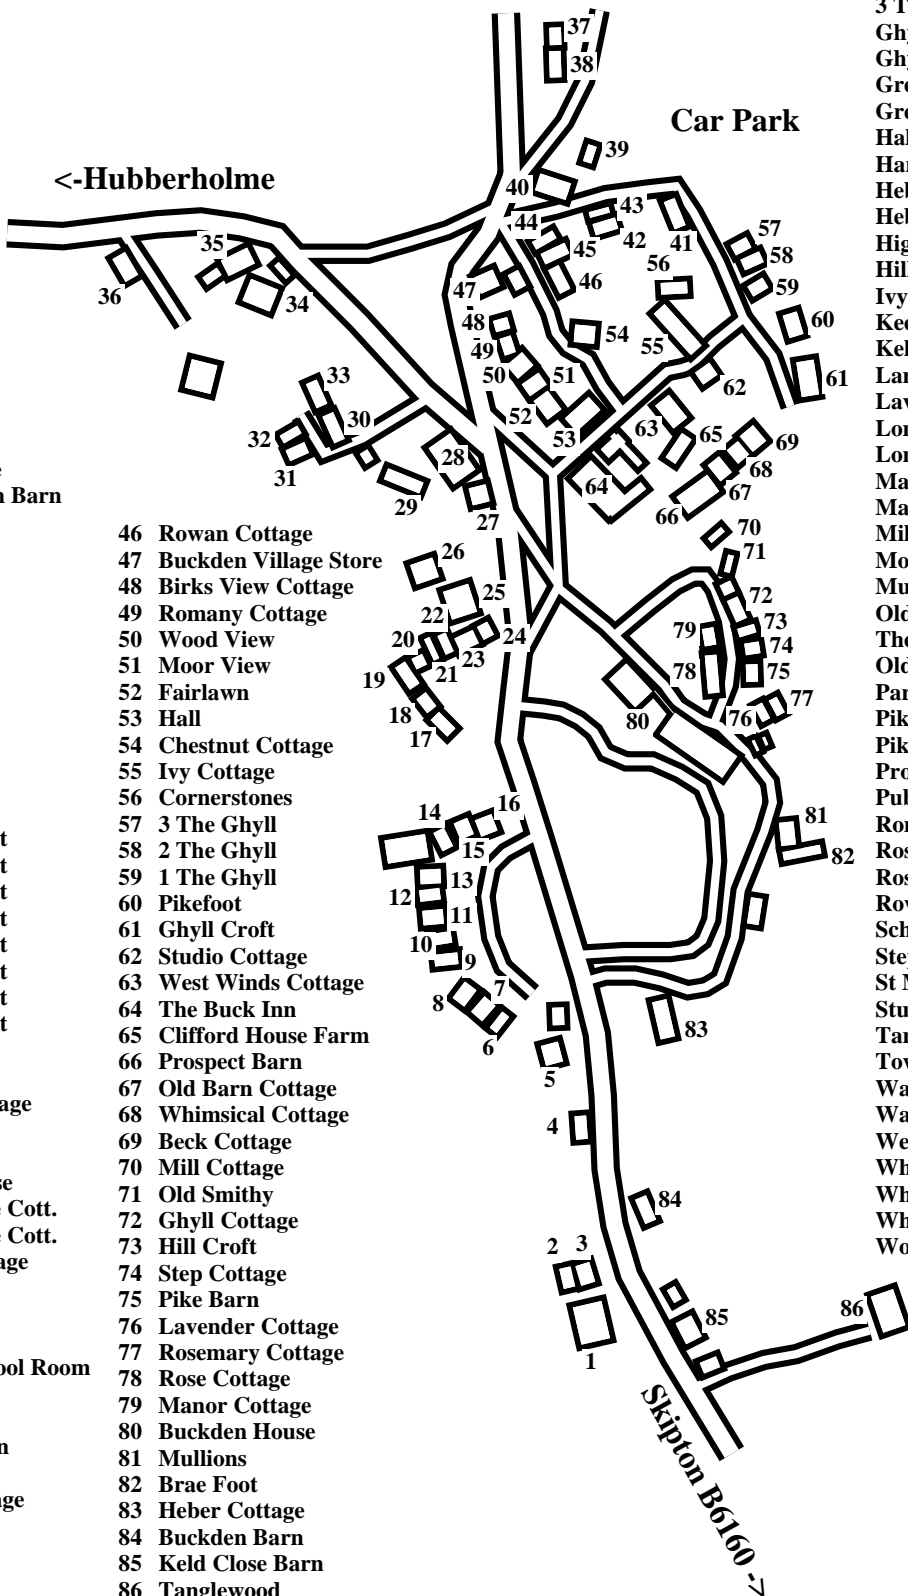

Buckden

Caution: This map has not yet been checked by residents.

There may be errors and omissions.

The Barn 41	5 Buckden Court 20	The Croft. 5	10 Dalegarth 7
Barndale 25	6 Buckden Court 19	1 Dalegarth 16	11 Dalegarth 6
Beck Cottage. 69	7 Buckden Court 18	2 Dalegarth 15	Dale Head Cottage 42
Birks View Cottage 48	8 Buckden Court 17	3 Dalegarth 14	Dale View 43
Brae Foot 82	Buckden House 80	4 Dalegarth 13	Defibrillator 53
Buckden Barn 84	Buckden Village Store . . . 47	5 Dalegarth 12	Fairlawn 52
1 Buckden Court 24	The Buck Inn 64	6 Dalegarth 11	1 Firth Demesne Cott.. . . 31
2 Buckden Court 23	Chestnut Cottage 54	7 Dalegarth 10	2 Firth Demesne Cott.. . . 32
3 Buckden Court 22	Clifford House Farm 65	8 Dalegarth 9	1 The Ghyll 59
4 Buckden Court 21	Cornerstones. 56	9 Dalegarth 8	2 The Ghyll 58