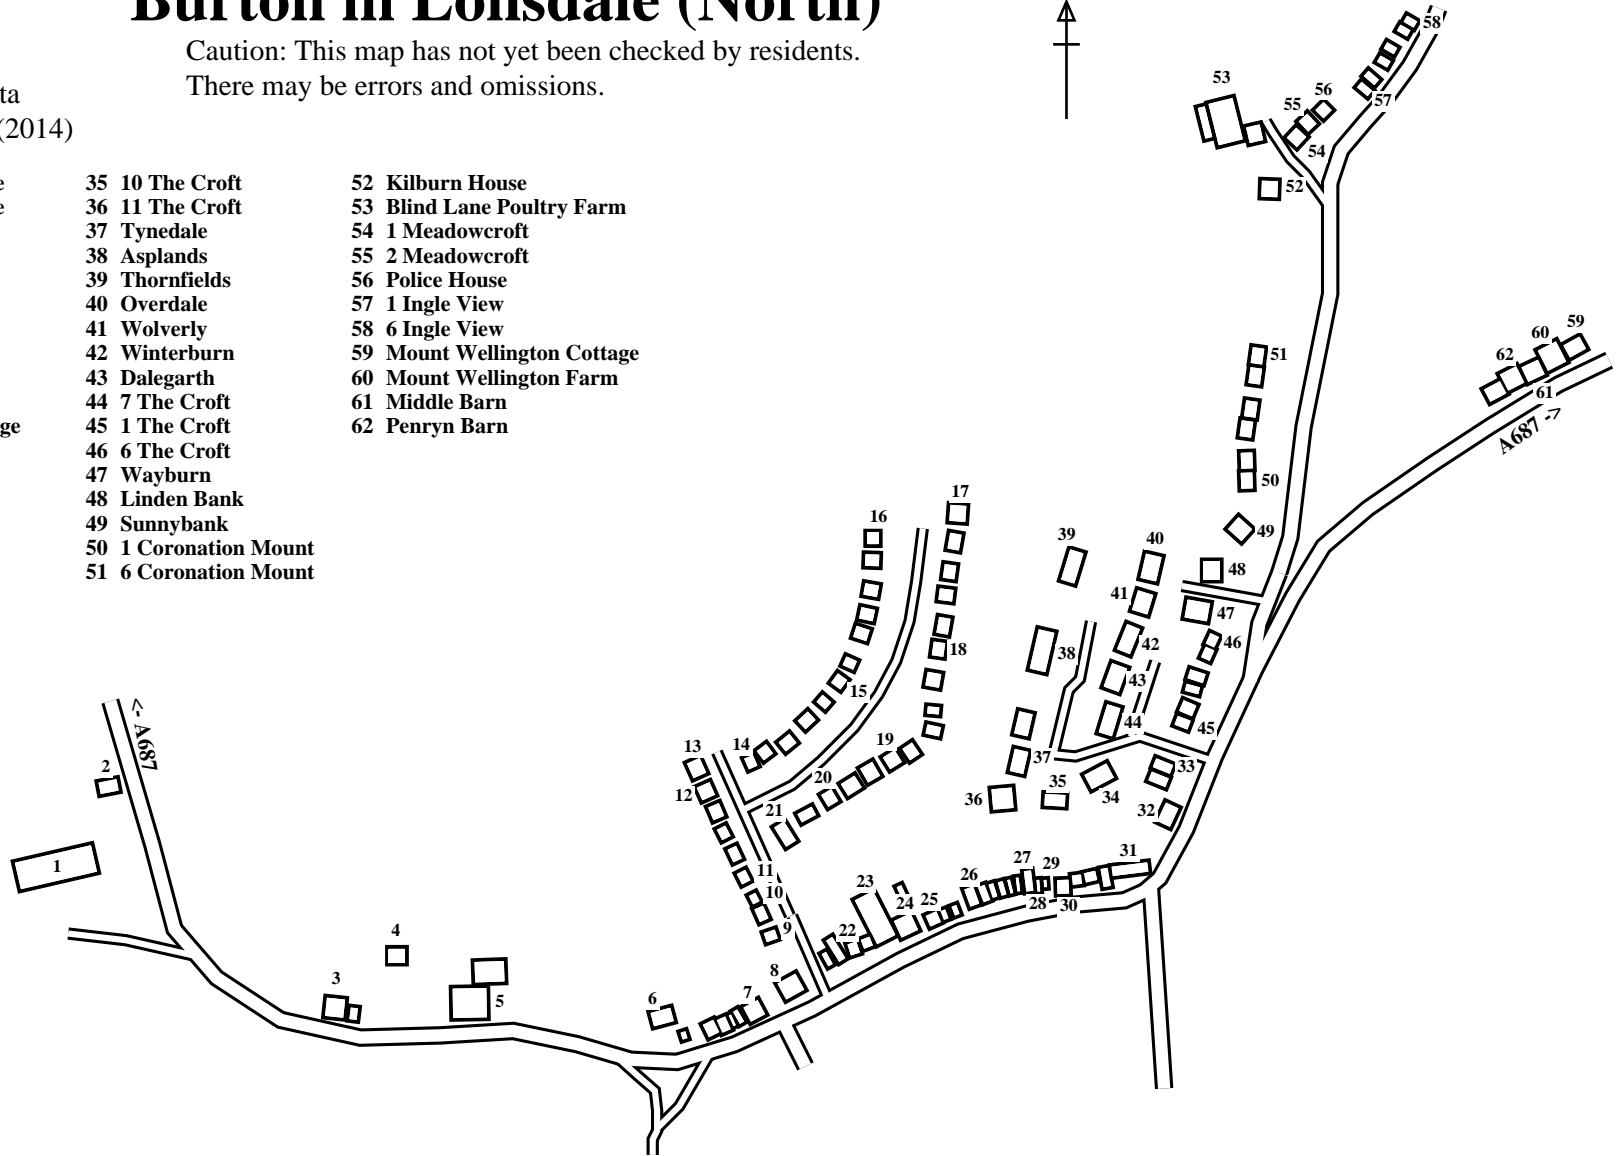

Burton in Lonsdale (North)

Caution: This map has not yet been checked by residents.
There may be errors and omissions.

- | | | | |
|--------------------|---------------------|-----------------------|-----------------------------|
| 1 Primary School | 18 24 Manor Close | 35 10 The Croft | 52 Kilburn House |
| 2 Thornton House | 19 14 Manor Close | 36 11 The Croft | 53 Blind Lane Poultry Farm |
| 3 Tranquil Vale | 20 8 Manor Close | 37 Tynedale | 54 1 Meadowcroft |
| 4 Thornton Cottage | 21 4 Manor Close | 38 Asplands | 55 2 Meadowcroft |
| 5 Castle Hill Farm | 22 19 High Street | 39 Thornfields | 56 Police House |
| 6 1 High Street | 23 23 High Street | 40 Overdale | 57 1 Ingle View |
| 7 11 High Street | 24 Post Office | 41 Wolverly | 58 6 Ingle View |
| 8 The Manor | 25 Fern Lea | 42 Winterburn | 59 Mount Wellington Cottage |
| 9 1a Manor Close | 26 35 High Street | 43 Dalegarth | 60 Mount Wellington Farm |
| 10 5a Manor Close | 27 45 High Street | 44 7 The Croft | 61 Middle Barn |
| 11 1 Manor Close | 28 Box Tree Cottage | 45 1 The Croft | 62 Penryn Barn |
| 12 9 Manor Close | 29 Roxburgh | 46 6 The Croft | |
| 13 9a Manor Close | 30 49 High Street | 47 Wayburn | |
| 14 11 Manor Close | 31 57 High Street | 48 Linden Bank | |
| 15 21 Manor Close | 32 59 High Street | 49 Sunnybank | |
| 16 33 Manor Close | 33 13 The Croft | 50 1 Coronation Mount | |
| 17 34 Manor Close | 34 8 The Croft | 51 6 Coronation Mount | |

- Asplands 38
- Blind Lane Poultry Farm . . . 53
- Box Tree Cottage 28
- Castle Hill Farm 5
- 1 Coronation Mount 50
- 6 Coronation Mount 51
- 1 The Croft 45
- 6 The Croft 46
- 7 The Croft 44
- 8 The Croft 34
- 10 The Croft 35
- 11 The Croft 36
- 13 The Croft 33
- Dalegarth 43
- Fern Lea 25
- 1 High Street 6
- 11 High Street 7
- 19 High Street 22
- 23 High Street 23
- 35 High Street 26
- 45 High Street 27
- 49 High Street 30
- 57 High Street 31
- 59 High Street 32
- 1 Ingle View 57
- 6 Ingle View 58
- Kilburn House 52
- Linden Bank 48
- The Manor 8